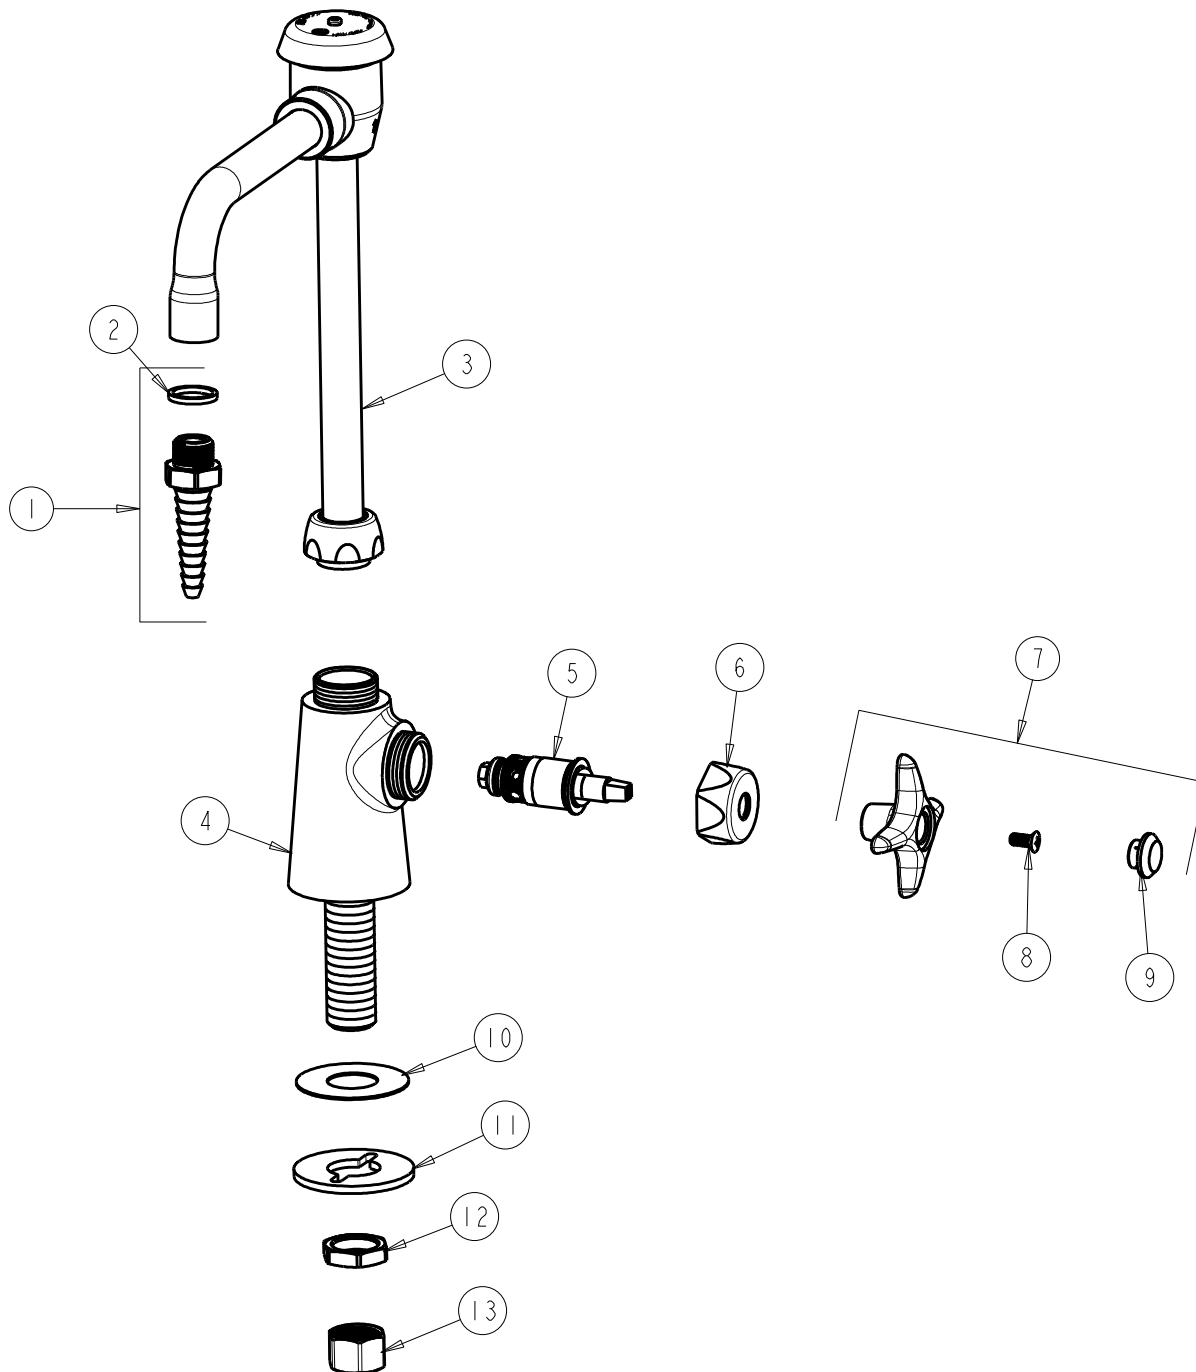

CHICAGO FAUCETS
a Geberit company

2100 South Clearwater Drive
Des Plaines, IL 60018
Phone: 847-803-5000
Fax: 847-803-5454
www.chicagofaucets.com

REPAIR PARTS

FITTING NO.

928-205CP

SUBMITTED MODEL NO.

ITEM NO.

FOR TECHNICAL ASSISTANCE
1-800-TEC-TRUE (1-800-832-8783)

BY: SID DATE: 10-25-11

CHK: *[Signature]* REV:

ITEM	PART NO.	DESCRIPTION	ITEM	PART NO.	DESCRIPTION
1	E7JKCP	SERRATED HOSE NOZZLE	8	420-010JKRCF	SCREW, 10-32 UNC PH 1/2
2	229-003JKNF	WASHER	9	216-178JKNF	BUTTON 'CW'
3	GN2BVBJKCP	VACUUM BREAKER SWING SPOUT	10	52-007JKNF	WASHER, RUBBER
4	---	VALVE BODY (NOT SOLD SEPARATELY)	11	807-112JKNF	WASHER
5	217-XTLHJKNF	CARTRIDGE, SLO-COMPRESSION (LH)	12	49-004JKRBF	LOCKNUT
6	444-005JKCP	CAP	13	49-005JKRBF	COUPLING NUT
7	205-CWJKNF	PLASTIC HANDLE ASSEMBLY			