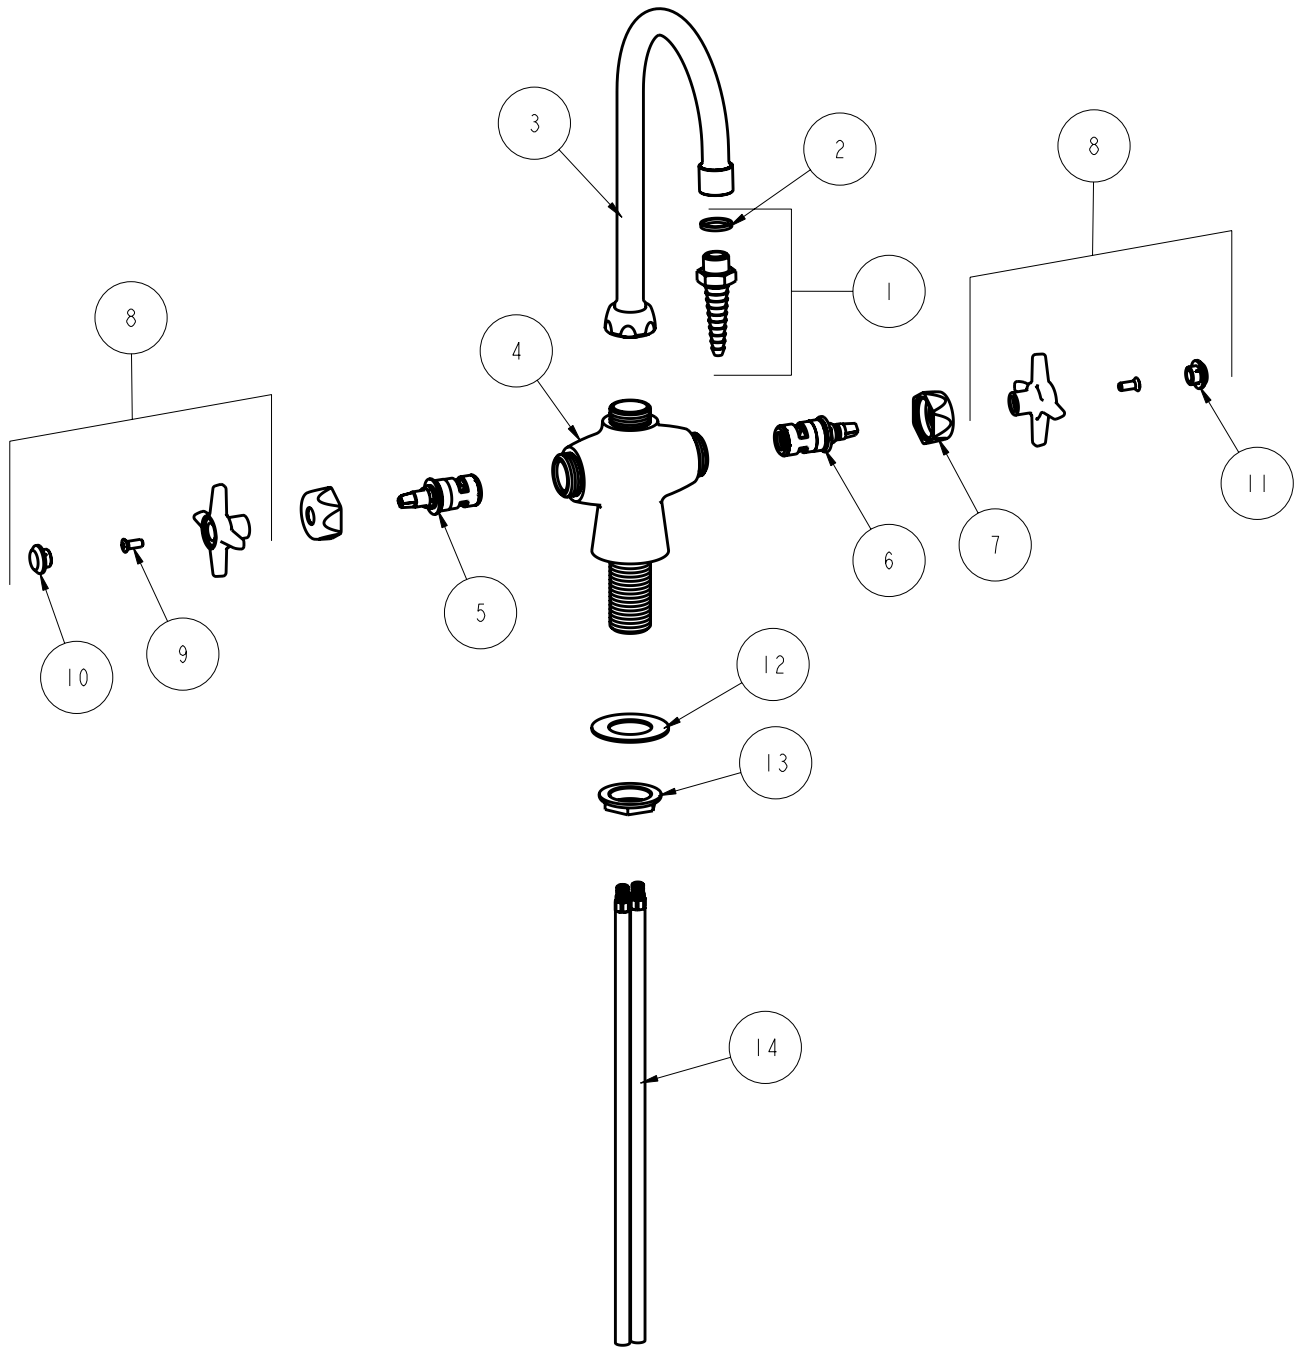

PARTS LIST

BY: SID
CHK'D:

FINISH: AS SPECIFIED
DATE: 11-17-05
REV: 11-17-05

929-XK

ITEM NO.	PART NO.	DESCRIPTION	ITEM NO.	PART NO.	DESCRIPTION
1	E7	LAB NOZZLE OUTLET	8	204PR	4-ARM HANDLE ASSEMBLY
2	229-003	WASHER	9	420-010	SCREW
3	GN2B	FOR PARTS SEE GN2B	10	216-128	'HW' INDEX BUTTON
4	-----	VALVE BODY (NOT SOLD SEPARATELY)	11	216-178	'CW' INDEX BUTTON
5	1-100XK	LH CERAMIC QUATURN UNIT	12	50-014	STEEL WASHER
6	1-099XK	RH CERAMIC QUATURN UNIT	13	50-003	LOCKNUT
7	444-005	CAP NUT	14	50-101K	SUPPLY TUBE ASSEMBLY