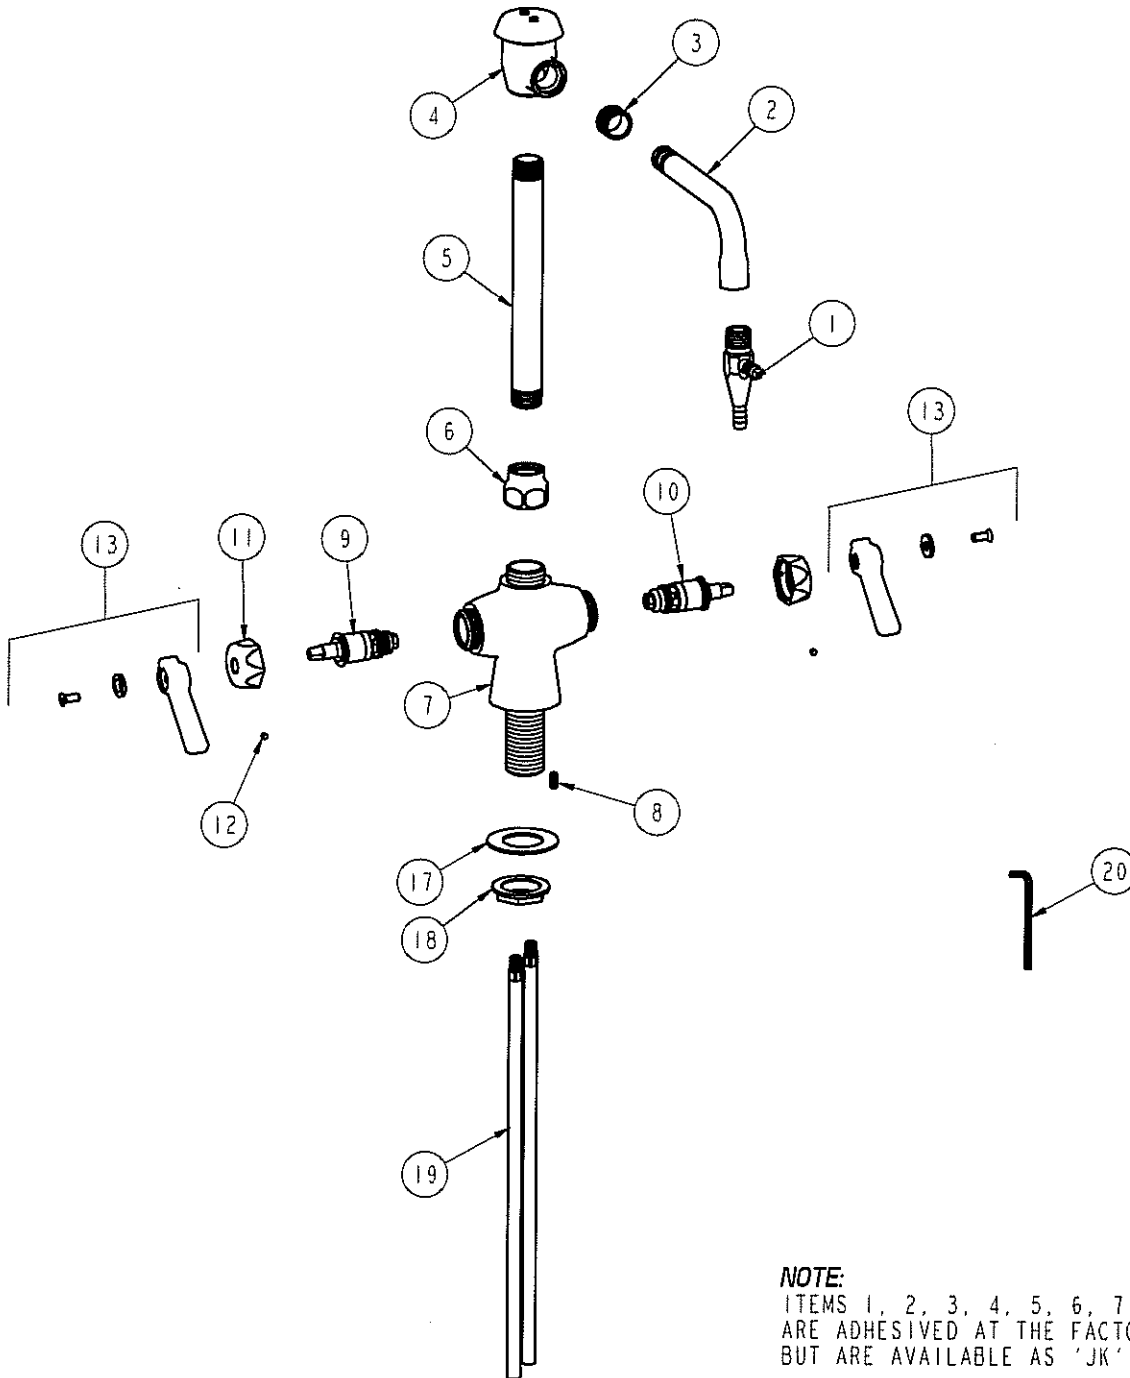

PARTS LIST

BY: SID
CHK'D: AT

CHICAGO FAUCETS
a Geberit company

FINISH: AS SPECIFIED
DATE: 03-01-06

930-VRE17-369

REV:

NOTE:
ITEMS 1, 2, 3, 4, 5, 6, 7 AND 8
ARE ADHESIVED AT THE FACTORY
BUT ARE AVAILABLE AS 'JK' PARTS.

ITEM NO.	PART NO.	DESCRIPTION	ITEM NO.	PART NO.	DESCRIPTION
1	E17	ASPIRATOR PUMP OUTLET	12	1332-005	SCREW, VANDAL RESISTANT
2	340-240	SPOUT TUBE	13	369PR	LEVER HANDLE ASSEMBLY
3	170-024	BUSHING	14	633-123	INDEX BUTTON (BLUE)
4	892	FOR PARTS SEE 892	15	633-023	INDEX BUTTON (RED)
5	977-010	NIPPLE	16	420-020NF	SCREW, 1/8 FLAT HEX HEAD X 1/2
6	BA3	ADAPTER	17	50-014	STEEL WASHER
7	-----	VALVE BODY (NOT SOLD SEPARATELY)	18	50-003	LOCKNUT
8	371-020	PIN	19	50-101K	SUPPLY TUBE ASSEMBLY
9	1-100XT	QUATURN UNIT (LH)	20	420-022	VANDAL PROOF WRENCH
10	1-099XT	QUATURN UNIT (RH)			
11	444-105	VANDAL PROOF CAP NUT			