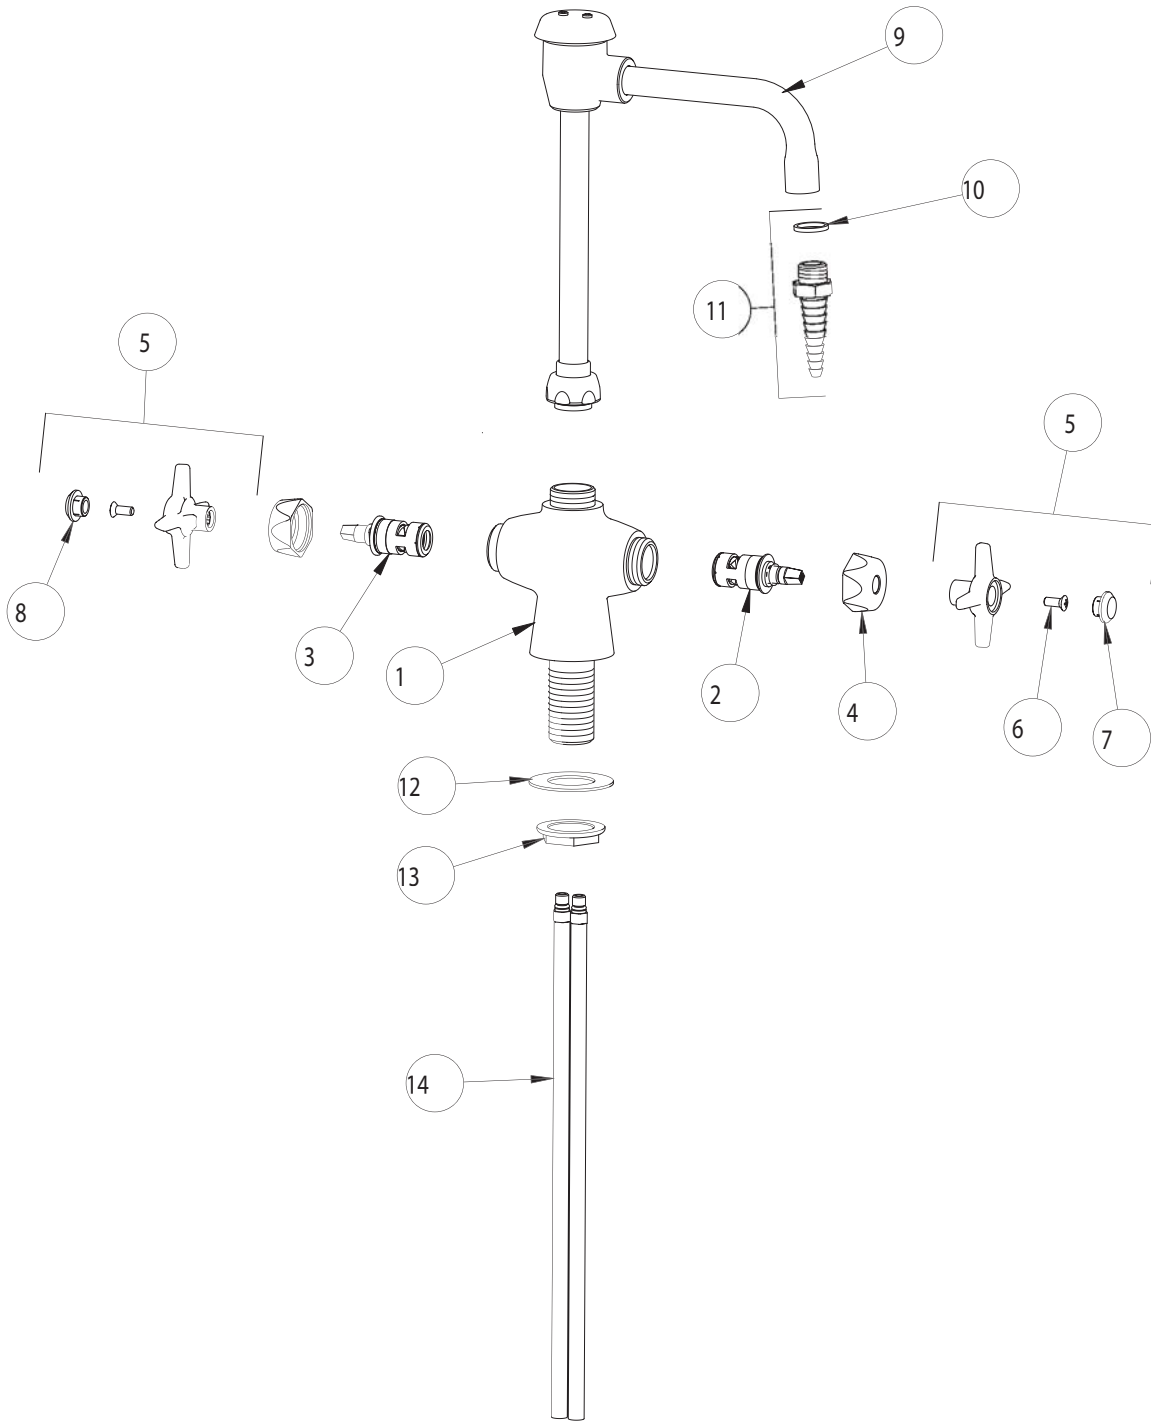

PARTS LIST

BY: JAR
CHK'D:

FINISH:
DATE:

AS SPECIFIED
11-6-01

930-XK

ITEM NO.	PART NO.	DESCRIPTION	ITEM NO.	PART NO.	DESCRIPTION
1	----	VALVE BODY (NOT SOLD SEPARATELY)	9	GN2BVB	V B SPOUT B TYPE END
2	1-099XK	RH CERAMIC QUATURN UNIT	10	229-003	WASHER
3	1-100XK	LH CERAMIC QUATURN UNIT	11	E7	LAB NOZZLE OUTLET
4	444-005	CAP NUT	12	50-014	STEEL WASHER
5	204PR	4-ARM HANDLE ASSEMBLY	13	50-003	LOCKNUT
6	420-010	SCREW	14	50-101K	SUPPLY TUBE ASSEMBLY
7	216-178	'CW' INDEX BUTTON			
8	216-128	'HW' INDEX BUTTON			