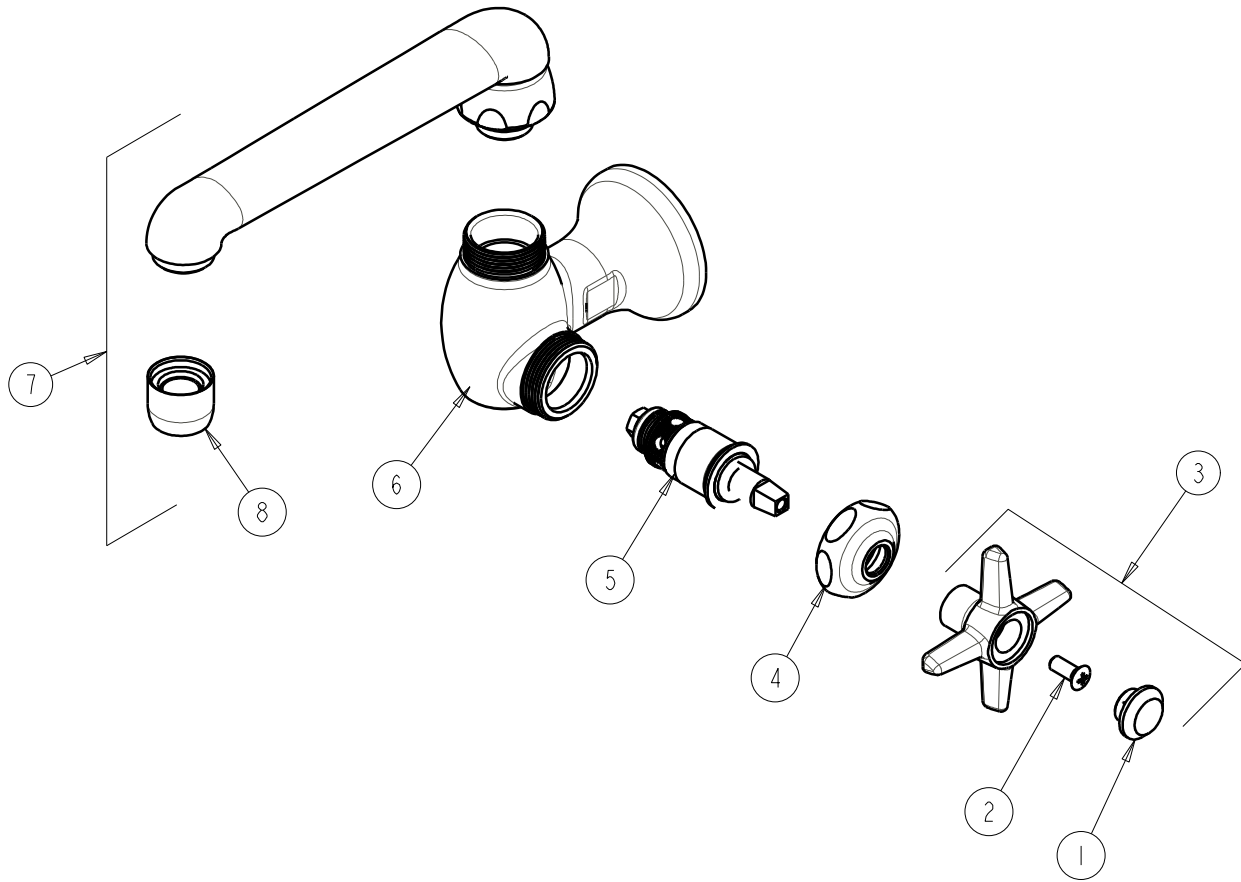

REPAIR PARTS

BY: SID DATE: 12-27-07
CHK: *[Signature]* REV:

FITTING NO.

932-CP

SUBMITTED MODEL NO.

ITEM NO.

FOR TECHNICAL ASSISTANCE
1-800-TEC-TRUE (1-800-832-8783)

ITEM	PART NO.	DESCRIPTION
1	216-178JKNF	BUTTON 'CW'
2	420-010JKRCF	SCREW, 10-32 UNC PH 1/2
3	204-CWJKCP	HANDLE ASSEMBLY
4	1-214JKCP	CAP
5	217-XTLHJKNF	CARTRIDGE, SLO-COMPRESSION
6	---	VALVE BODY (NOT SOLD SEPARATELY)
7	S6JKCP	FOR PARTS SEE S6JKCP
8	E3JKCP	SOFTFLO OUTLET