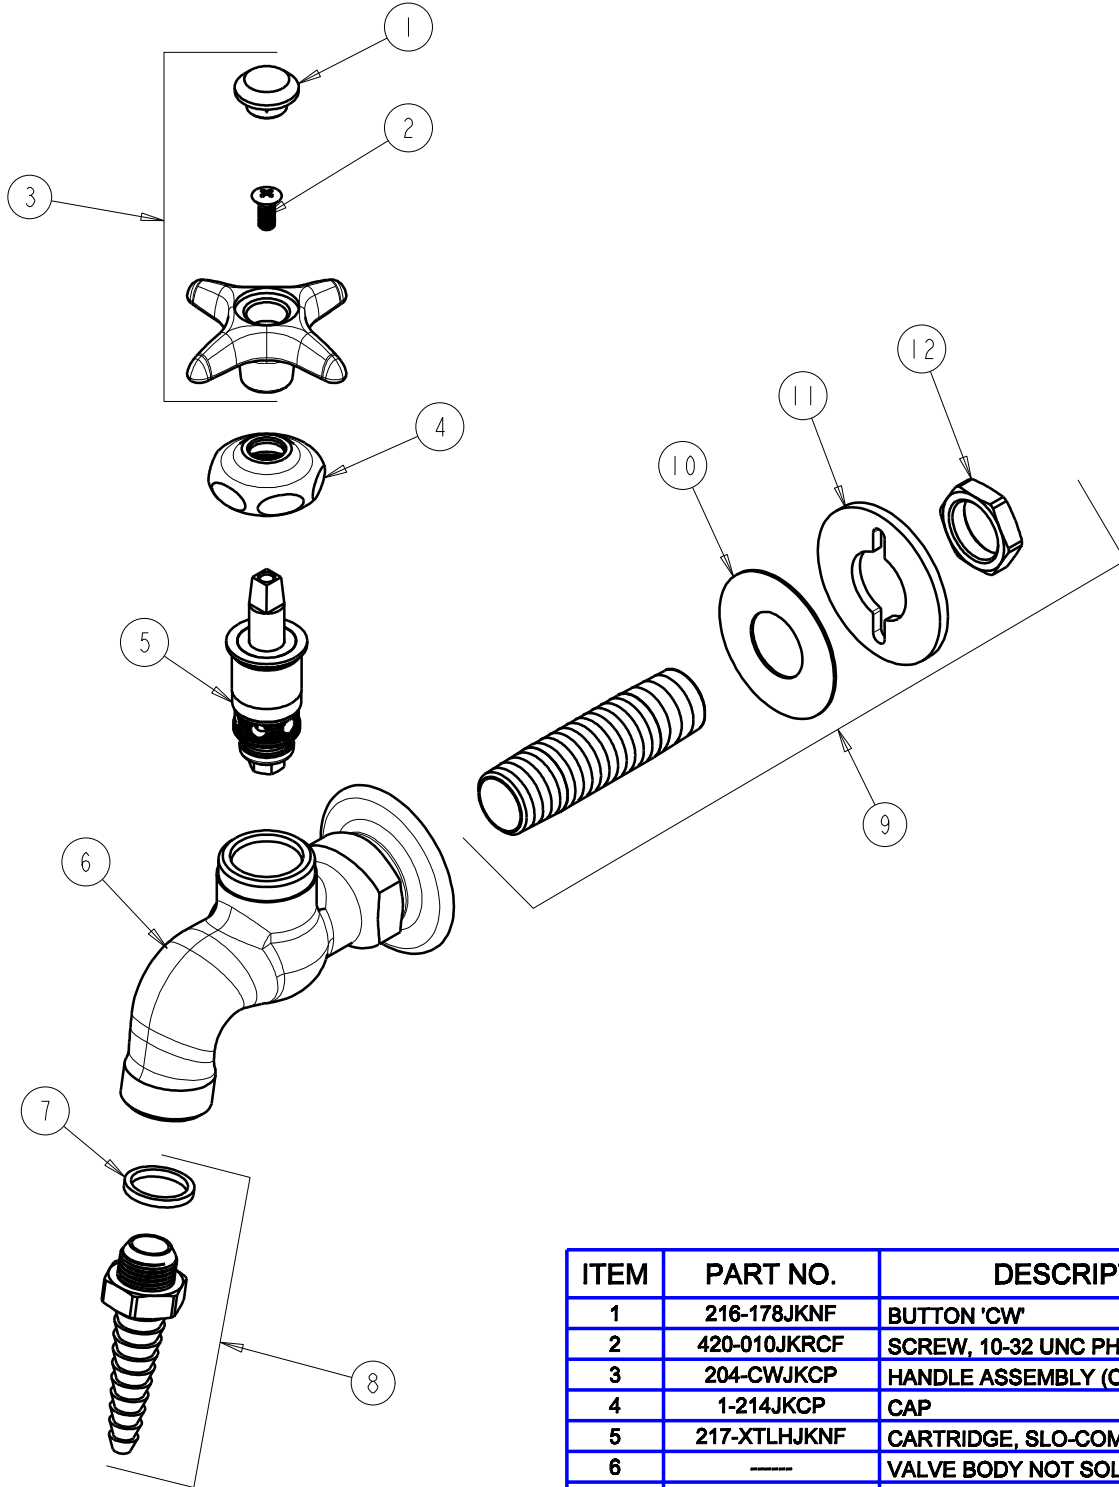

CHICAGO FAUCETS 

a Geberit company

2100 South Clearwater Drive
Des Plaines, IL 60018
Phone: 847-803-5000
Fax: 847-803-5454
www.chicagofaucets.com

FOR TECHNICAL ASSISTANCE
1-800-TEC-TRUE (1-800-832-8783)

REPAIR PARTS

BY: SID DATE: 11-01-07
CHK:  REV: 06-03-09

FITTING NO.

938-WSCP

SUBMITTED MODEL NO.

ITEM NO.

ITEM	PART NO.	DESCRIPTION
1	216-178JKNF	BUTTON 'CW'
2	420-010JKRCF	SCREW, 10-32 UNC PH 1/2
3	204-CWJKCP	HANDLE ASSEMBLY (CW)
4	1-214JKCP	CAP
5	217-XTLHJKNF	CARTRIDGE, SLO-COMPRESSION
6	-----	VALVE BODY NOT SOLD SEPARATELY
7	229-003JKNF	WASHER
8	E7JKCP	SERRATED HOSE NOZZLE
9	932-001KJKRBF	INLET SHANK ASSEMBLY
10	52-007JKNF	WASHER, RUBBER
11	807-112JKNF	WASHER
12	49-004JKRBF	LOCKNUT