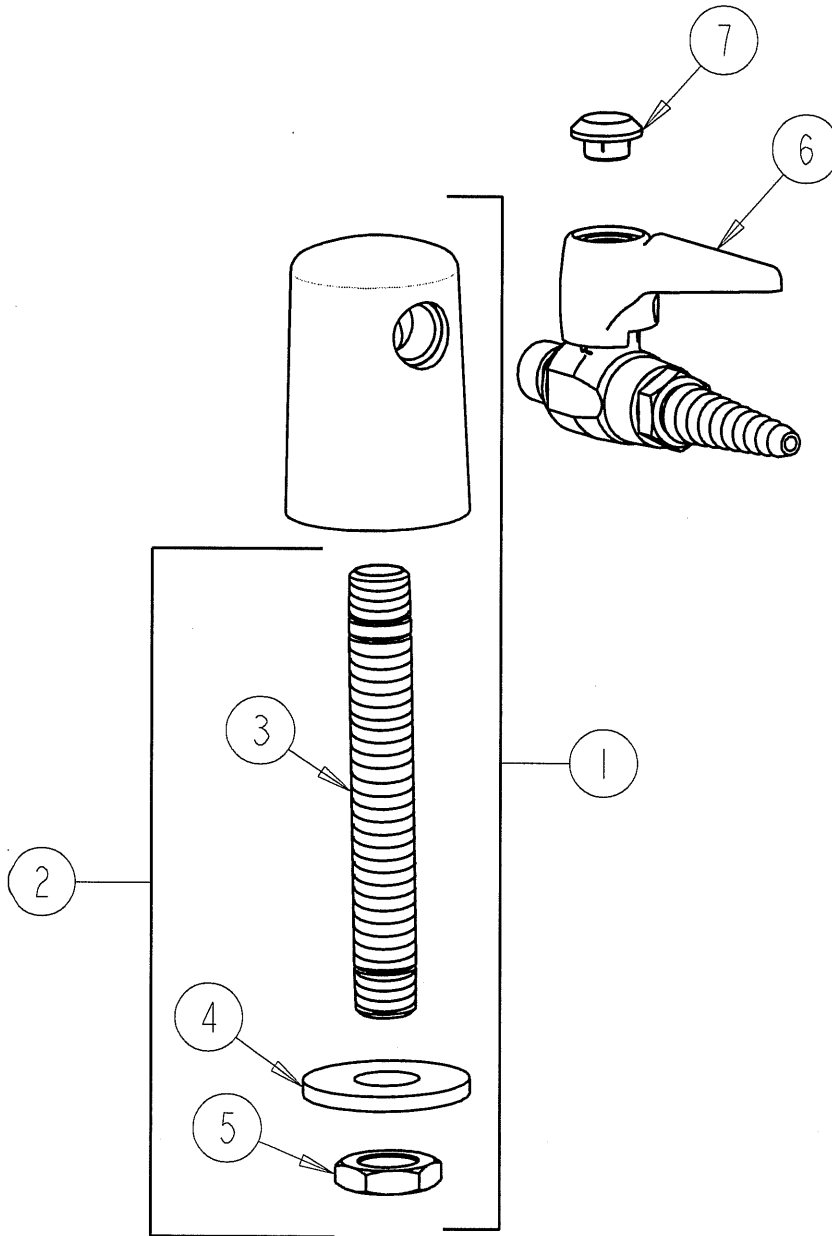

PARTS LIST

BY: SID
CHK'D: *ST*

FINISH: AS SPECIFIED
DATE: 09-24-03

980-WSV909AGV

ITEM NO.	PART NO.	DESCRIPTION
1	980-WS	TURRET ASSEMBLY
2	957-003K	SHANK ASSEMBLY
3	957-003	MALE THREAD SHANK
4	705-010	WASHER
5	705-008	LOCKNUT
6	909-LESS216-28	BALL VALVE
7	216-328	'GAS' INDEX BUTTON
7A	216-378	'VAC' INDEX BUTTON
7B	216-278	'AIR' INDEX BUTTON