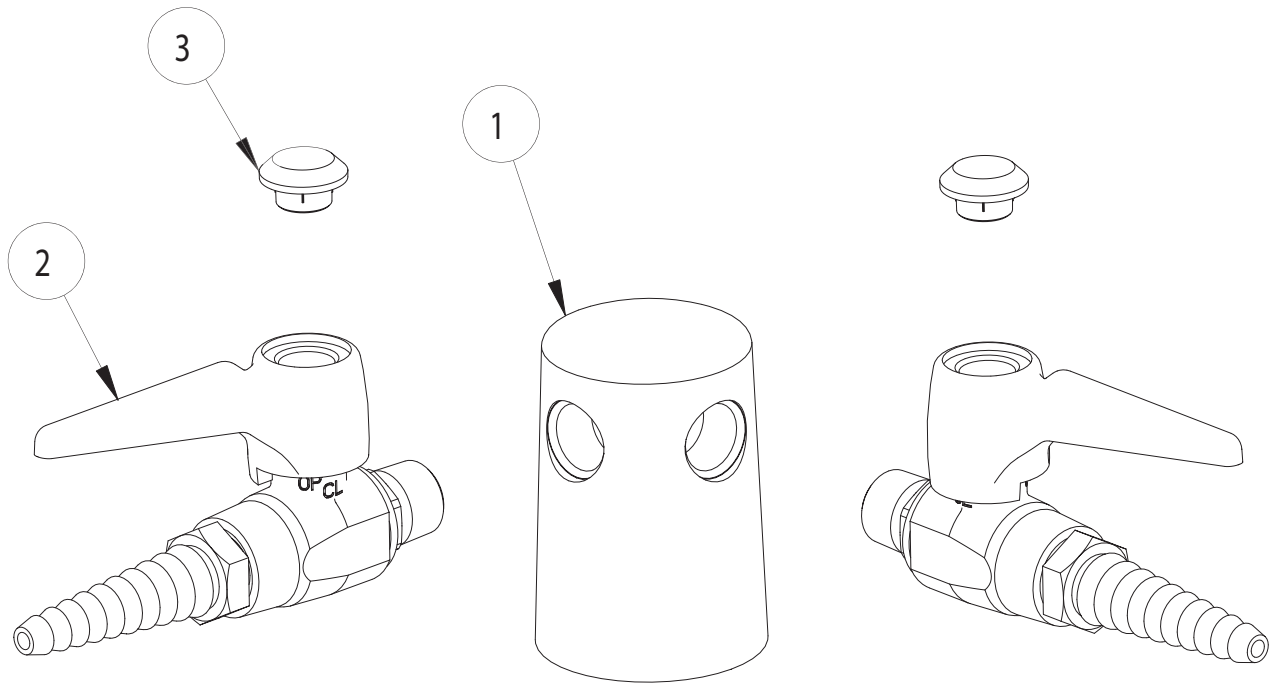

PARTS LIST

BY: JAR
CHK'D:

FINISH: AS SPECIFIED
DATE: 4-30-01

982-909AGV

ITEM NO.	PART NO.	DESCRIPTION
1	982	TURRET (2 OUTLETS) 90 DEG.
2	909-LESS216-28	BALL VALVE
3	216-328	'GAS' INDEX BUTTON
3A	216-378	'VAC' INDEX BUTTON
3B	216-278	'AIR' INDEX BUTTON