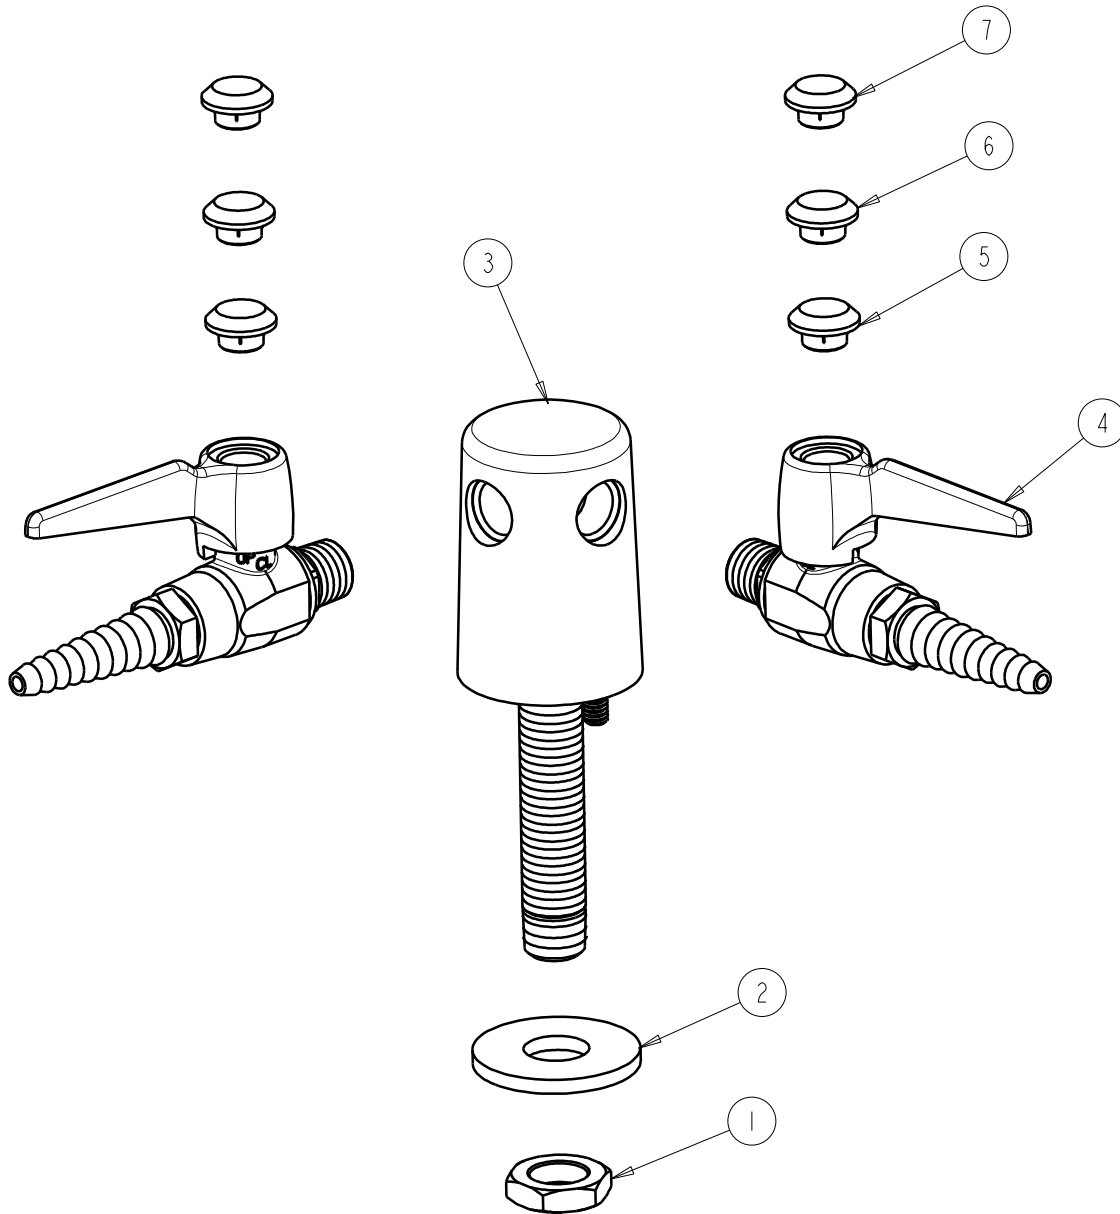

# REPAIR PARTS

FITTING NO.

**982-VR909AGVCP**

SUBMITTED MODEL NO.

ITEM NO.

BY: SID DATE: 03-18-09

CHK: *[Signature]* REV:

**FOR TECHNICAL ASSISTANCE**  
1-800-TEC-TRUE (1-800-832-8783)

ITEM	PART NO.	DESCRIPTION
1	705-008JKRBF	NUT
2	705-010JKNF	STEEL WASHER
3	---	TURRET, TWO OUTLETS
4	909-LESS216-28CP	BALL VALVE
5	216-278JKNF	BUTTON 'AIR'
6	216-328JKNF	BUTTON 'GAS'
7	216-378JKNF	BUTTON 'VAC'