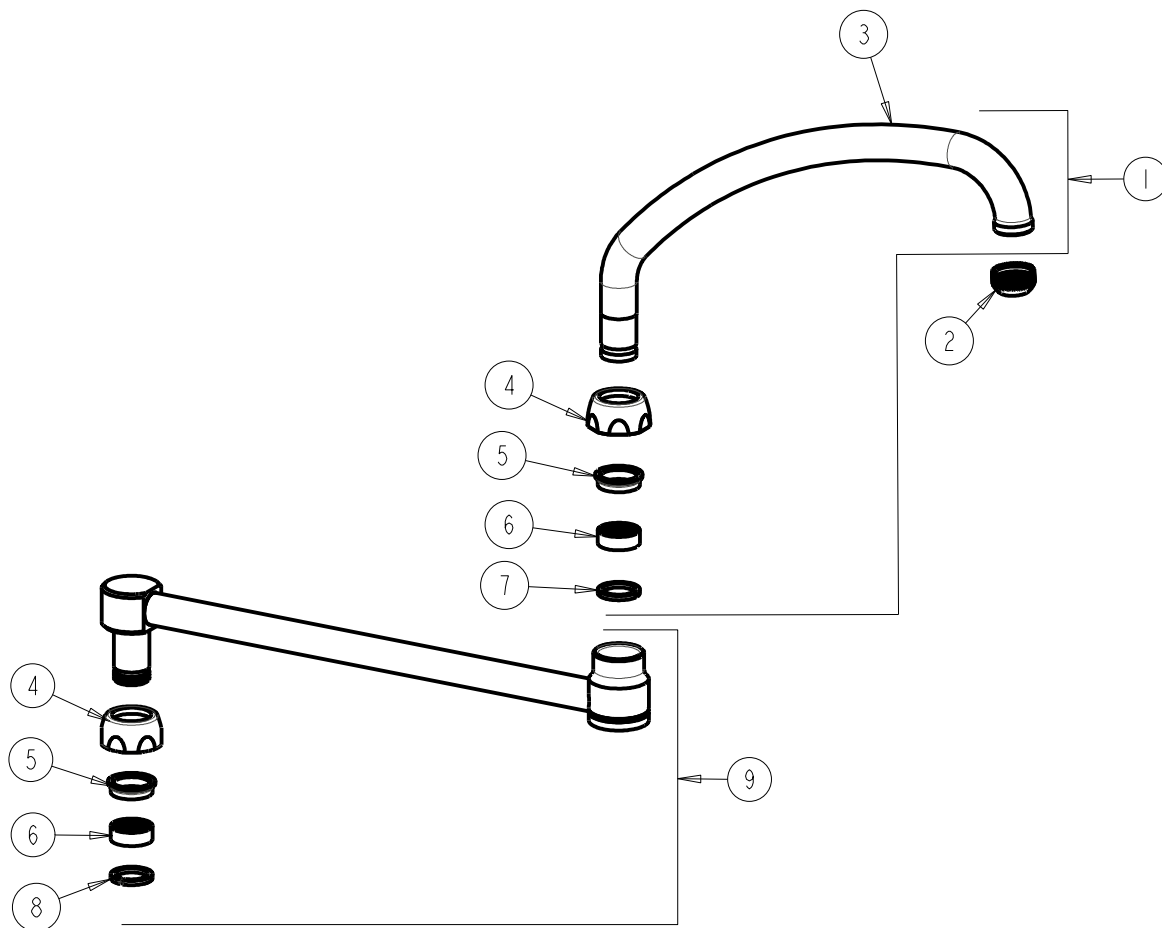

a Geberit company

2100 South Clearwater Drive
Des Plaines, IL 60018
Phone: 847-803-5000
Fax: 847-803-5454
www.chicagofaucets.com

FOR TECHNICAL ASSISTANCE
1-800-TEC-TRUE (1-800-832-8783)

REPAIR PARTS

BY: JAR DATE: 11-08-12

CHK: *JAR* REV:

FITTING NO.

DJ21JKABCP

SUBMITTED MODEL NO.

ITEM NO.

ITEM	PART NO.	DESCRIPTION
1	L9LESSE3JKCP	TUBE SPOUT ASSEMBLY
2	E1JKABRCF	QUIXTOP OUTLET
3	-----	SPOUT (NOT SOLD SEPARATELY)
4	1100-208JKCP	NUT, SPOUT 1-1/16-18 UNEF
5	1-104JKNF	SPOUT GLAND
6	1-006JKNF	SPOUT PACKING
7	1-026JKRBF	SPOUT RING
8	1-126JKNF	SPLIT RING
9	686-126KJKABCP	DOUBLE JOUNTED SWING SPOUT