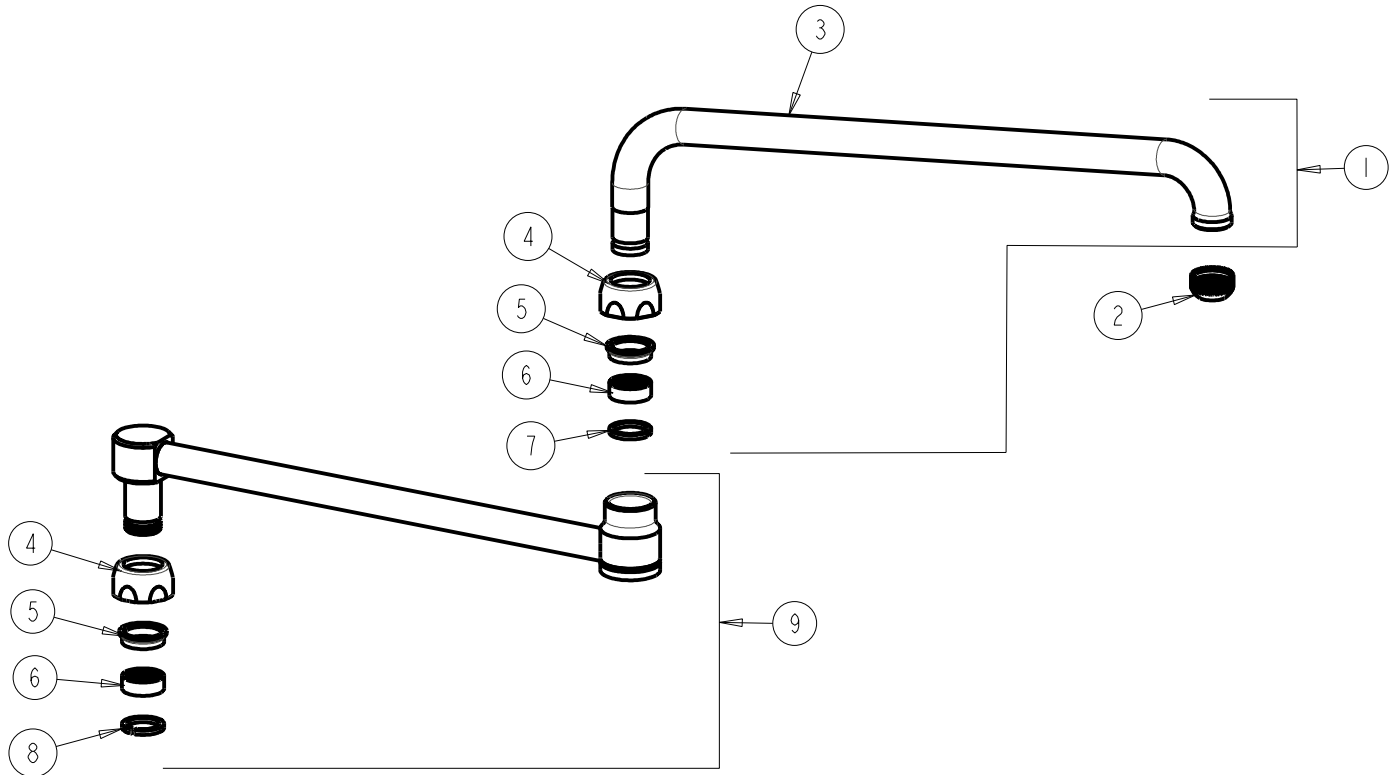

# REPAIR PARTS

BY: JAR      DATE: 11-08-12  
CHK: *[Signature]*      REV:

FITTING NO.

**DJ26JKABCP**

SUBMITTED MODEL NO.

ITEM NO.

ITEM	PART NO.	DESCRIPTION
1	L15LESSE3JKCP	SPOUT
2	E1JKABRCF	QUIXTOP OUTLET
3	-----	TUBE SPOUT (NOT SOLD SEPARATELY)
4	1100-208JKCP	NUT, SPOUT 1-1/16-18 UNEF
5	1-104JKNF	SPOUT GLAND
6	1-006JKNF	SPOUT PACKING
7	1-026JKRBF	SPOUT RING
8	1-126JKNF	SPLIT RING
9	686-126KJKABCP	DOUBLE JOUNTED SWING SPOUT