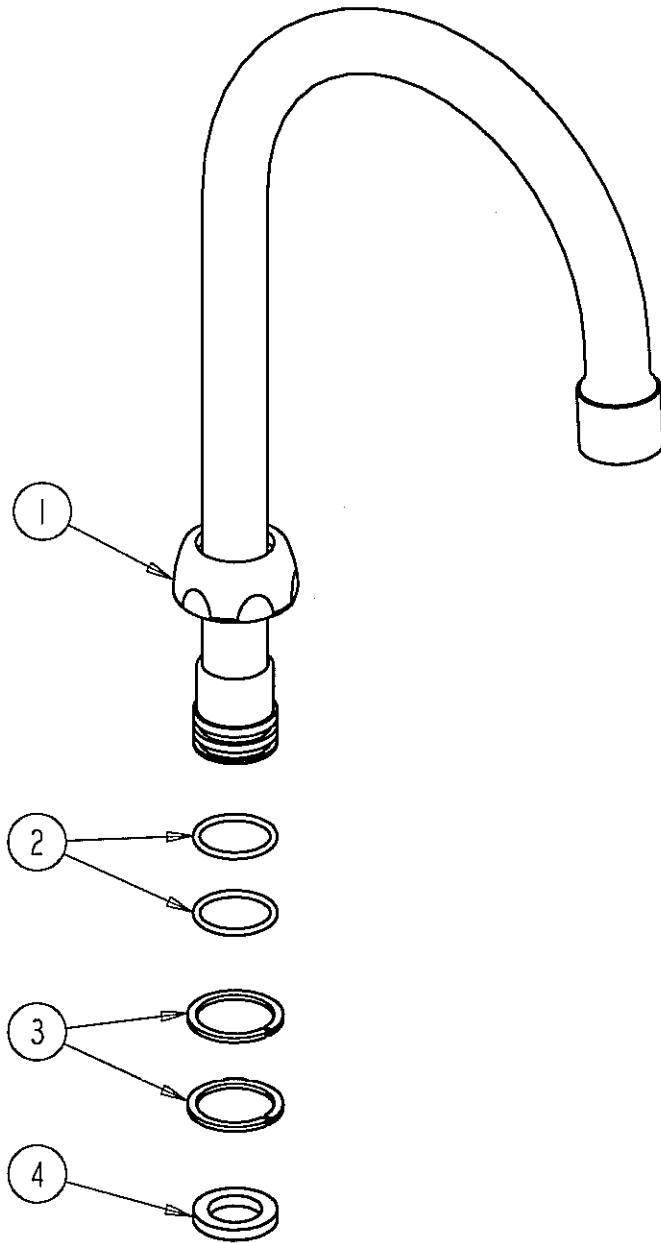

# PARTS LIST

BY: SID  
CHK'D: *AT*

**CHICAGO FAUCETS**  
*Last As Long As The Building*

FINISH: AS SPECIFIED  
DATE: 11-14-02

GN2B

ITEM NO.	PART NO.	DESCRIPTION
1	1100-208	SPOUT NUT
2	50-035	O-RING
3	50-036	SPLIT WASHER
4	340-004	CELCON WASHER