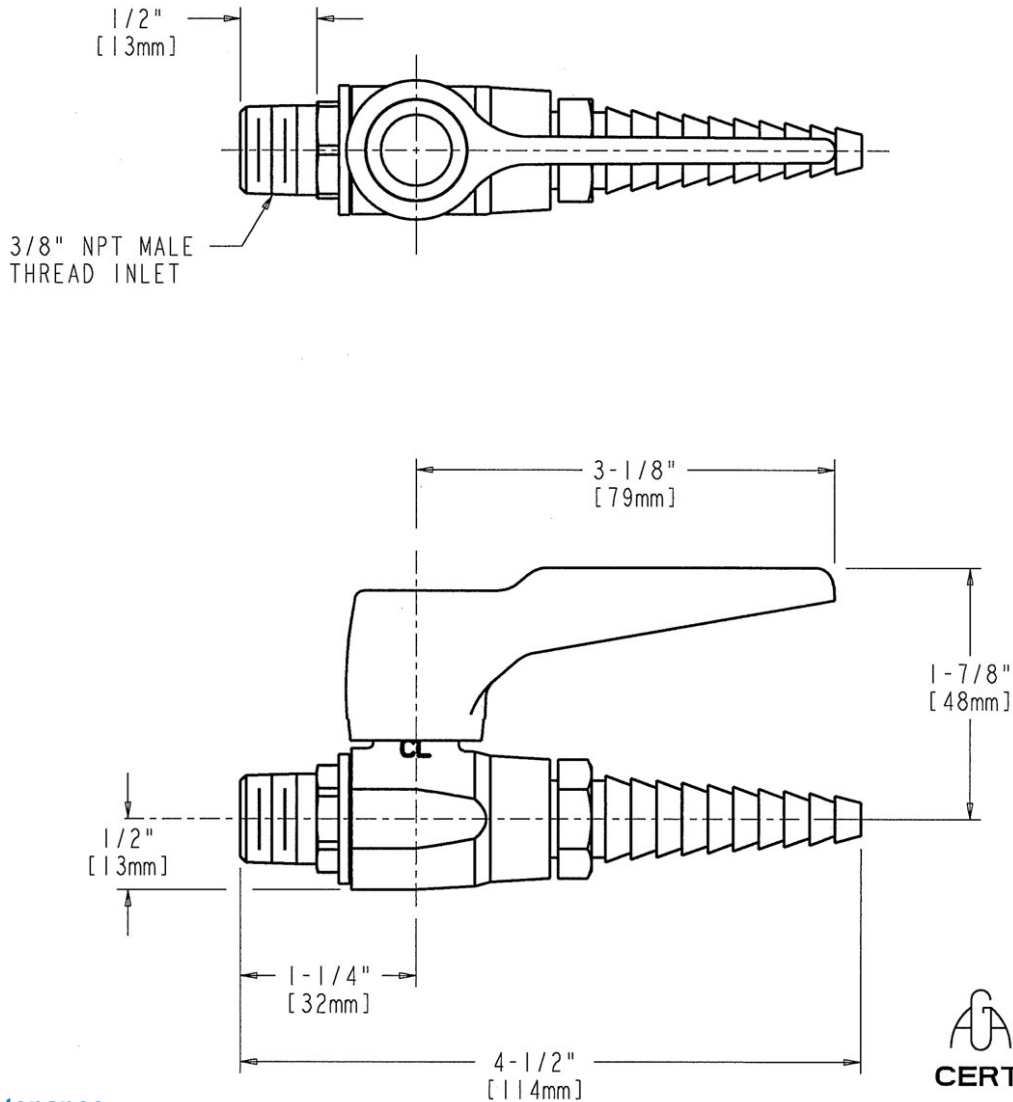

MECHANICAL FAUCETS

909-CLEB

Ball Valves

Product Type

Panel Mounted Single Ball Valves Ball Valve with Check

Features & Specifications

- Single Ball Valves
- Full Flow Nozzle
- 3/8" NPT Male Thread Inlet
- May Be Used with Most Laboratory Gases
- 909 Valve is Certified for Gas Service per ANSI Z21.15b-2006/CSA 9.1b-2006 by the Canadian Standards Association

Ball Valves

Architect/Engineer Specification

Chicago Faucets No. 909-CLEB, Panel Mounted Single Ball Valves Ball Valve with Check, Chrome Plated solid brass construction. Full Flow Laboratory Serrated Nozzle. 3/8" NPT Male Thread Inlet. May Be Used with Most Laboratory Gases. 909 Valve is Certified for Gas Service per ANSI Z21.15b-2006/CSA 9.1b-2006 by the Canadian Standards Association. Mounting hardware included.