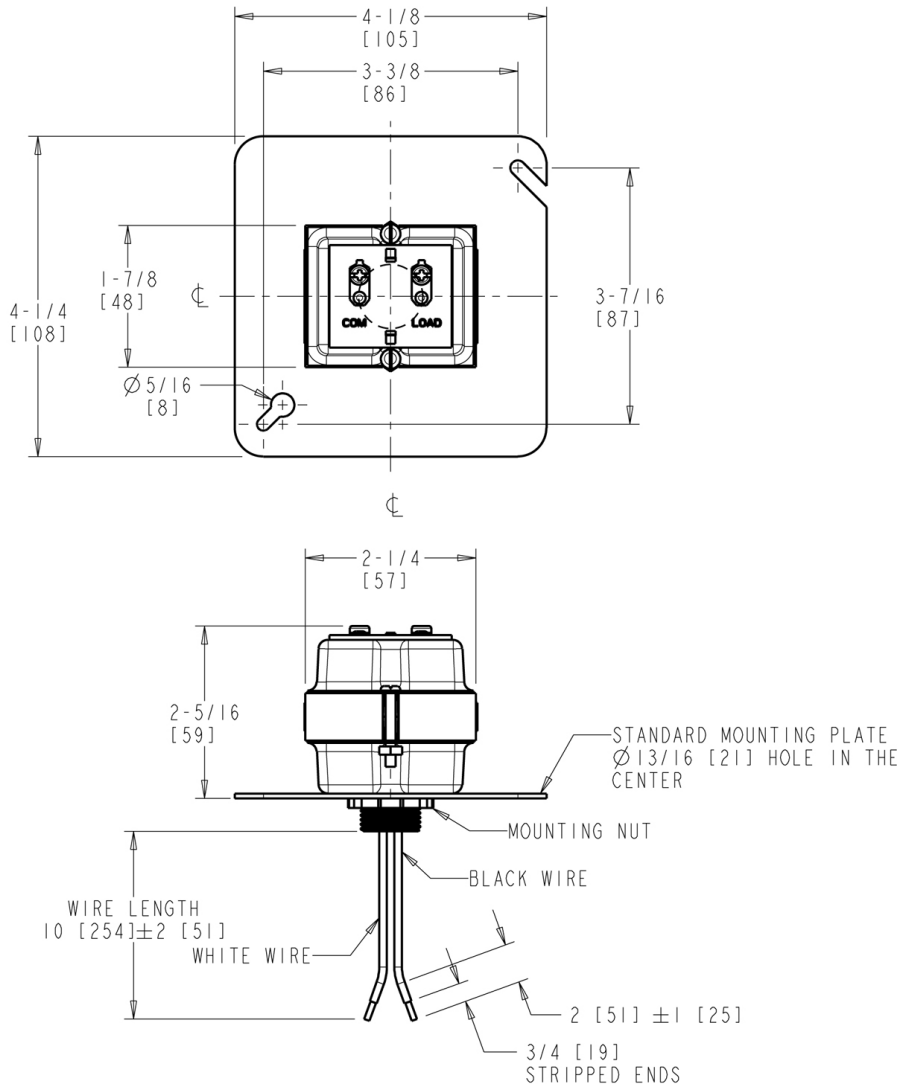

Architect/Engineer Specification

Chicago Faucets No. 242.659.00.1, Transformer Hard-wire - Multi-use. Class 2A Transformer. Input Voltage 120VAC 60Hz. Output Voltage 13 VAC. Output Current 400mA. Screw Terminal Connectors for Output Connection. Multi-use, Up to 8 Faucets. UL Listed. Made in USA.

242.340.00.1 connecting wire not included (Order Separately).

Operation and Maintenance

Installation should be in accordance with local plumbing codes. Flush all pipes thoroughly before installation. After installation, remove spout outlet or flow control and flush faucet thoroughly to clear any debris. Care should be taken when cleaning the product. Do not use abrasive cleaners, chemicals or solvents as they can result in surface damage. Use mild soap and warm water for cleaning and protecting the life of Chicago Faucet products. For specific operation and maintenance refer to the installation instructions and repair parts documents that are located at www.chicagofaucets.com.

Chicago Faucets, member of the Geberit Group, is the leading brand of commercial faucets and fittings in the United States, offering a complete range of products for schools, laboratories, hospitals, office buildings, food service, airports and sport facilities. Call 1.800.TECTRUE or 1.847.803.5000 Option 1 for installation or other technical assistance.

2100 South Clearwater Drive
Des Plaines, IL
P: 847/803-5000
F: 847/803-5454
Technical: 800/TEC-TRUE
www.chicagofaucets.com