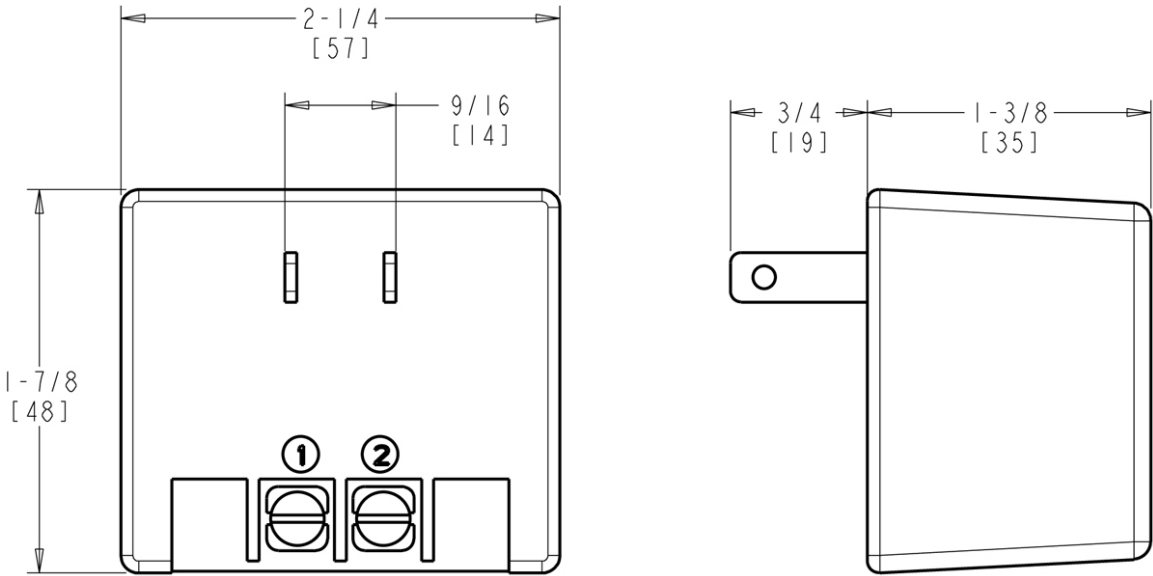

Architect/Engineer Specification

Chicago Faucets No. 242.559.00.1, Transformer Plug-in - Multi-use. Class 2A Transformer. Standard 2 Prong 115V Outlet. Input Voltage 120VAC 60Hz. Output Voltage 13 VAC. Output Current 400mA. Screw Terminal Connectors for Output Connection. Multi-use, Up to 8 Faucets. UL Listed. Made in USA. 242.340.00.1 connecting wire not included (Order Separately).

Operation and Maintenance

Installation should be in accordance with local plumbing codes. Flush all pipes thoroughly before installation. After installation, remove spout outlet or flow control and flush faucet thoroughly to clear any debris. Care should be taken when cleaning the product. Do not use abrasive cleaners, chemicals or solvents as they can result in surface damage. Use mild soap and warm water for cleaning and protecting the life of Chicago Faucet products. For specific operation and maintenance refer to the installation instructions and repair parts documents that are located at www.chicagofaucets.com.

Chicago Faucets, member of the Geberit Group, is the leading brand of commercial faucets and fittings in the United States, offering a complete range of products for schools, laboratories, hospitals, office buildings, food service, airports and sport facilities. Call 1.800.TECTRUE or 1.847.803.5000 Option 1 for installation or other technical assistance.

2100 South Clearwater Drive
Des Plaines, IL
P: 847/803-5000
F: 847/803-5454
Technical: 800/TEC-TRUE
www.chicagofaucets.com