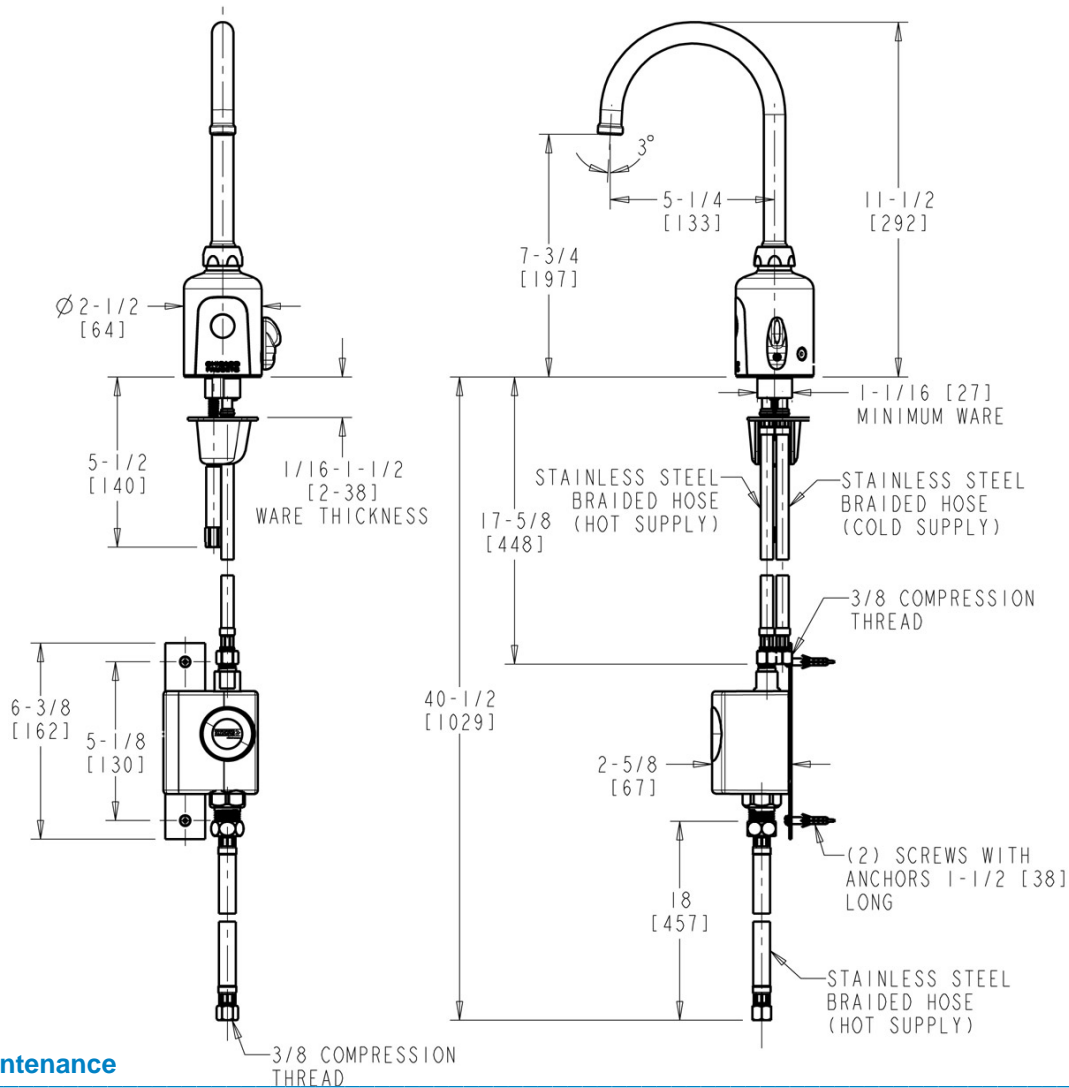

### ECAST

ECAST products are intended for installation where state laws and local codes mandate lead content levels or in any location where lead content is a concern.

2100 South Clearwater Drive  
Des Plaines, IL  
P: 847/803-5000  
F: 847/803-5454  
Technical: 800/TEC-TRUE  
www.chicagofaucets.com

### Architect/Engineer Specification

Chicago Faucets No. 116.945.AB.1, Deck Mounted Single Hole HyTronic Gooseneck Sink Faucet with Dual Beam Infrared Sensor, Chrome Plated solid brass construction. 5-1/4" Center to Center Rigid / Swing Gooseneck Spout. Dual Supply for Hot and Cold Water Service. Self Sustaining Power System - water turbine generates the necessary power, even with low flow outlets, to operate the faucet for 10+ years. Stainless Steel Hoses Included. User Adjustable Temperature Control Mixer. Multiple Field Adjustable Modes and Ranges. Compatible with Chicago Faucets Commander™ Handheld Programming Unit. ECAST® construction with less than 0.25% lead content by weighted average. CALGreen Compliant. This product meets ADA ANSI/ICC A117.1 requirements and is tested and certified to industry standards: ASME A112.18.1/CSA B125.1, Certified to NSF/ANSI 61, Section 9 by CSA, California Health and Safety Code 116875 (AB1953-2006), Vermont Bill S.152, NSF/ANSI 372 Low Lead Content, and California Green Building Standards Code (CALGreen).