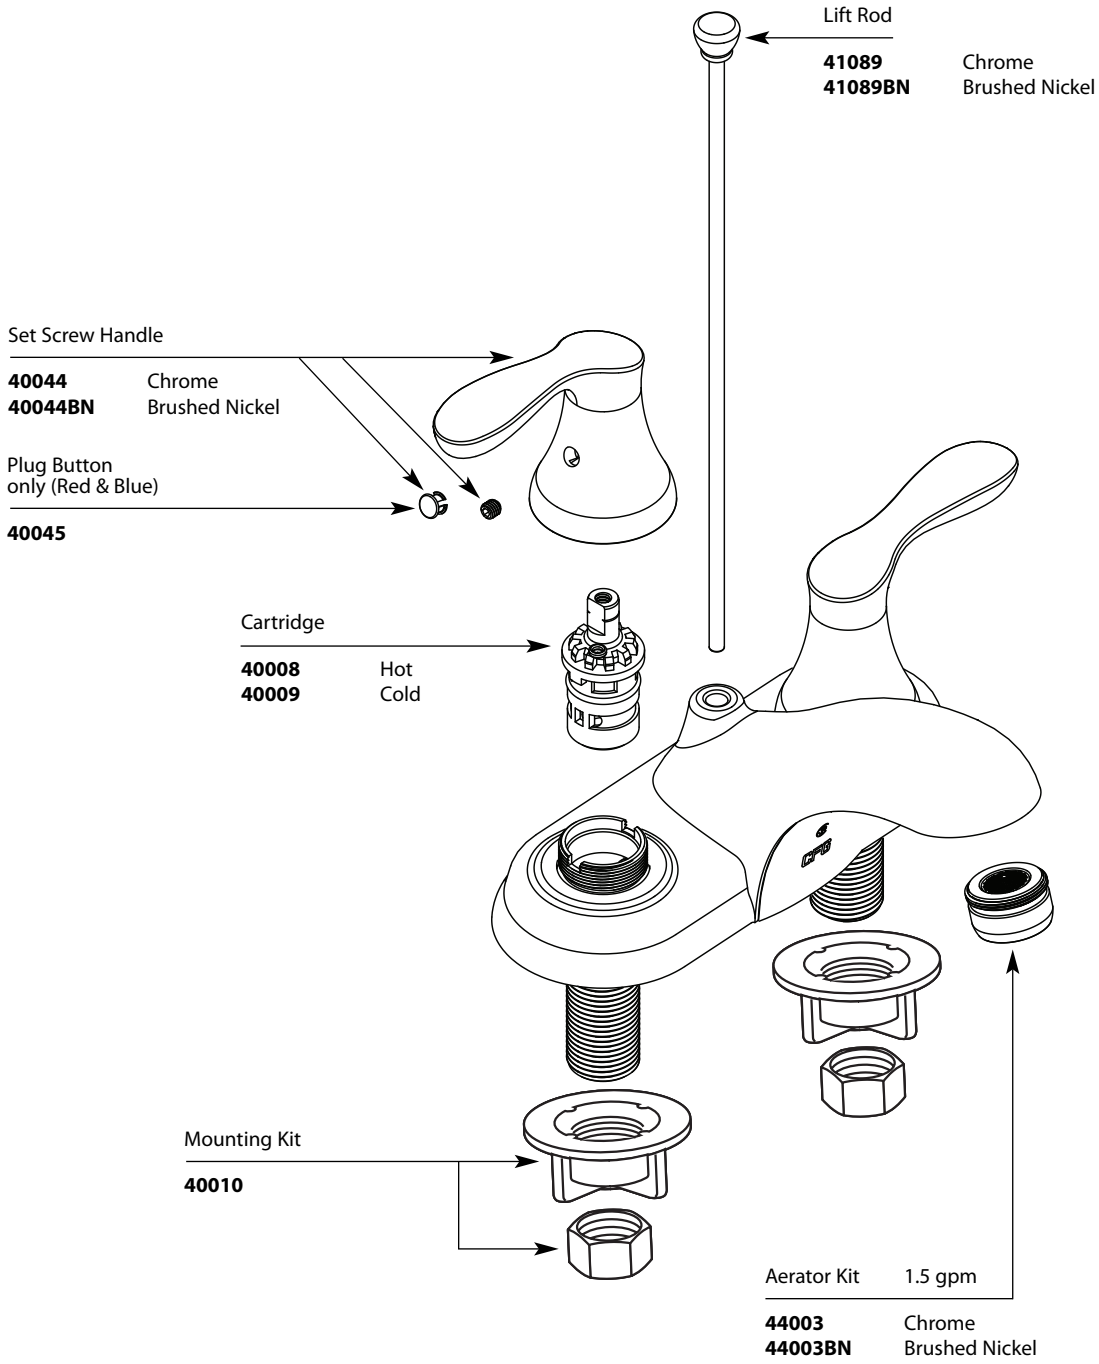

A Moen Incorporated Brand

Model: 40224 - Chrome, no waste
 40224BN - BN, no waste
 40225 - Chrome, w/50/50 waste
 40225BN - BN, w/50/50 waste

12/12/12 10:11 AM
 40224