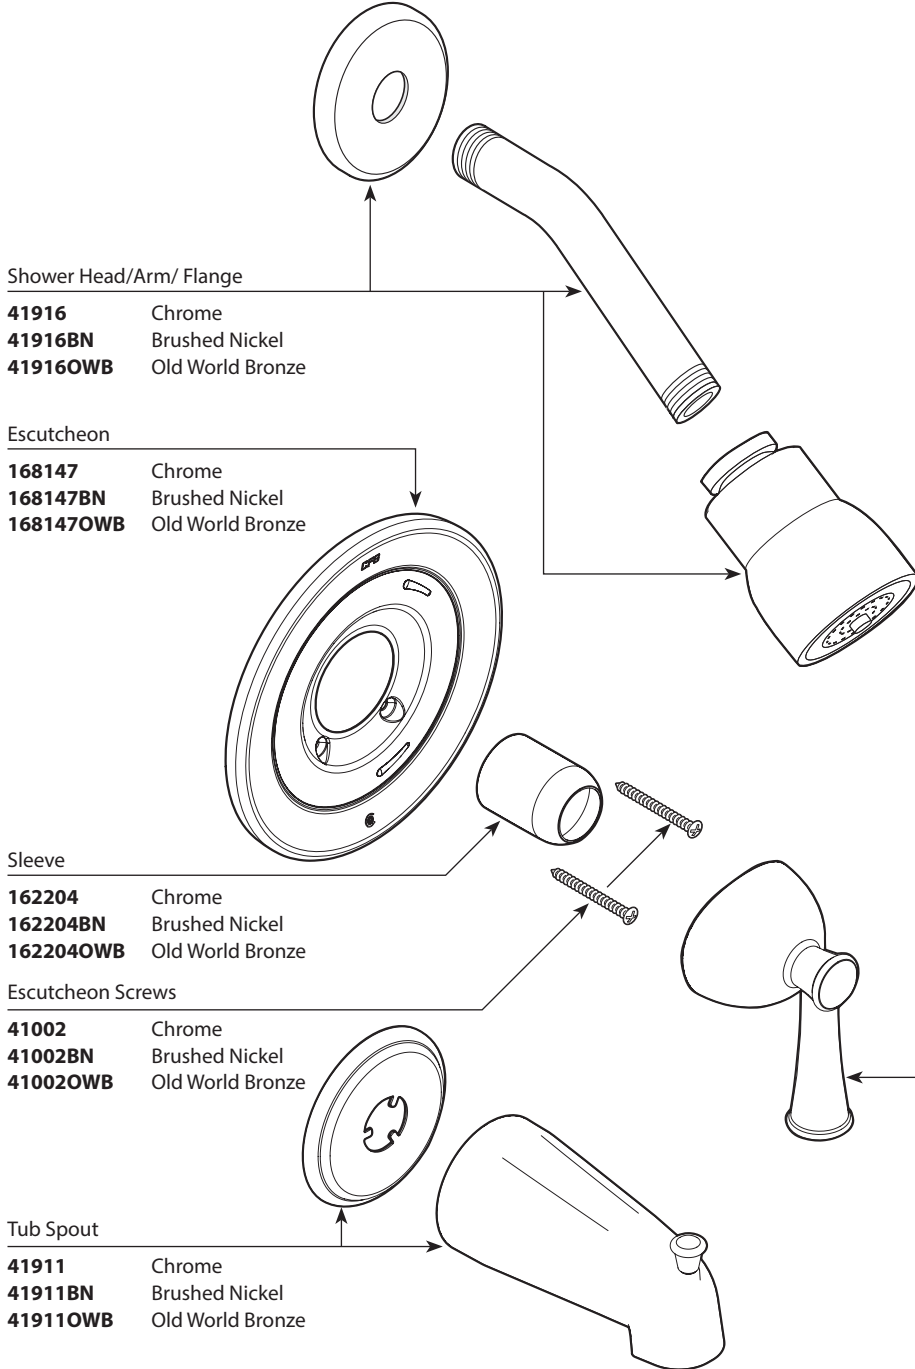

A Moen Incorporated Brand

CAPSTONE®			
Single-Handle Tub/Shower Cycling Trim			
Shower Trim Only		Tub/Shower Trim	
Model	Finish	Model	Finish
T41315C	Chrome	T41311C	Chrome
T41315CBN	Brushed Nickel	T41311CBN	Brushed Nickel
T41315COWB	Old World Bronze	T41311COWB	Old World Bronze

Previous Style Service Kits	
	40092 (Prior to 1/17/13) 40092BN (Prior to 3/26/13) 40092OWBN (Prior to 3/26/13)
	42069 (Prior to 1/17/13) 42069BN (Prior to 3/26/13) 42069OWBN (Prior to 3/26/13)

Extension Kit	
40073	Chrome
40073BN	Brushed Nickel
40073OWB	Old World Bronze

- Shower Head/Arm/ Flange**
- 41916** Chrome
 - 41916BN** Brushed Nickel
 - 41916OWB** Old World Bronze

- Escutcheon**
- 168147** Chrome
 - 168147BN** Brushed Nickel
 - 168147OWB** Old World Bronze

- Sleeve**
- 162204** Chrome
 - 162204BN** Brushed Nickel
 - 162204OWB** Old World Bronze

- Escutcheon Screws**
- 41002** Chrome
 - 41002BN** Brushed Nickel
 - 41002OWB** Old World Bronze

- Tub Spout**
- 41911** Chrome
 - 41911BN** Brushed Nickel
 - 41911OWB** Old World Bronze

- Handle Only**
- 40090** Chrome
 - 40090BN** Brushed Nickel
 - 40090OWB** Old World Bronze