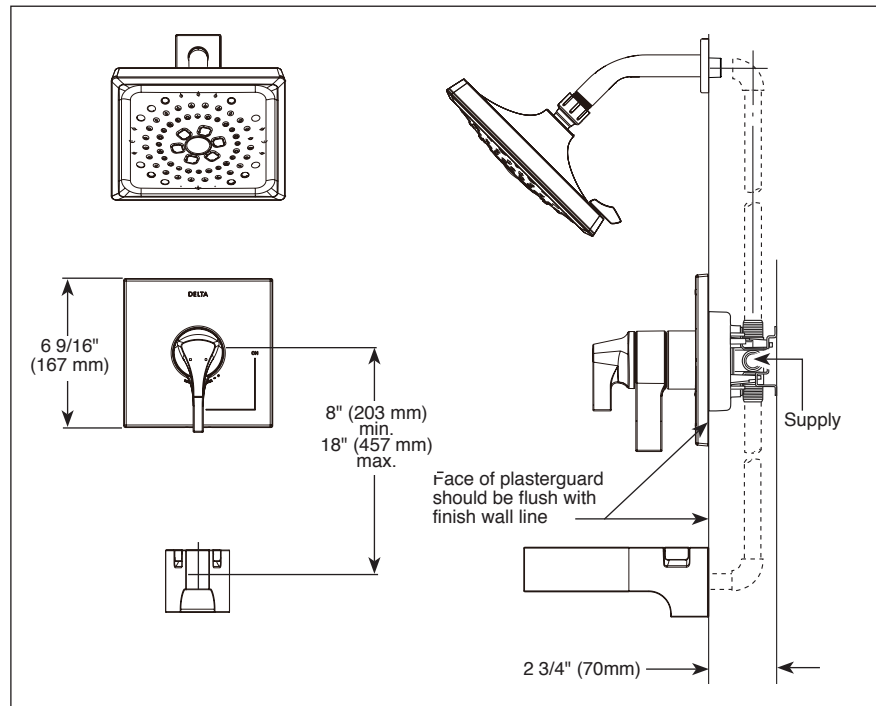

▲ Designate Proper Finish Suffix