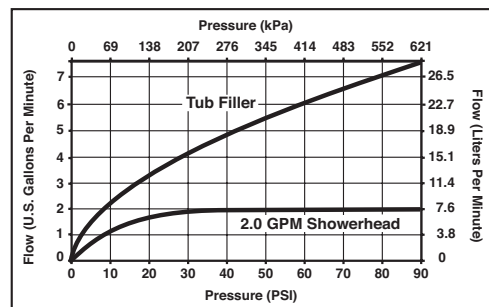

STANDARD SPECIFICATIONS:

- Maintains a balanced pressure of hot and cold water even when a valve is turned on or off elsewhere in the system.
- Max. 2.0 gpm @ 80 psi, 7.60 L/min @ 550 kPa.
- For use with MultiChoice® Universal rough valve body. (R10000 Series)
- Back-to-back installation capability.
- Solid brass forged body.
- Lever volume control handle; temperature adjustment dial.
- Field adjustable to limit handle rotation into hot water zone.
- Maximum dial rotation adjustable between 90° and 180°.
- All parts replaceable from the front of the valve.
- Red/blue pad print temperature indicators on temperature adjustment dial.
- Stem extension kit RP77992 can be ordered to allow for an additional 1 3/4" wall thickness. RP77992 ships with chrome escutcheon screws. For special finishes also order RP12630 escutcheon screws in desired finish.

WARRANTY

- Lifetime limited warranty on parts (other than electronic parts and batteries) and finishes; or, for commercial users, for 5 years from date of purchase.
- 5 year limited warranty on electronic parts (other than batteries); or, for commercial users, for 1 year from the date of purchase. No warranty is provided on batteries.

COMPLIES WITH:

- ASME A112.18.1 / CSA B125.1
- ASSE 1016
- Indicates compliance to ICC/ANSI A17.1 - Valve control only.
- EPA WaterSense®

55 E 111th Street, Indianapolis, Indiana 46280
350 South Edgeware Road, St. Thomas, ON N5P 4L1
© 2016 Masco Corporation of Indiana