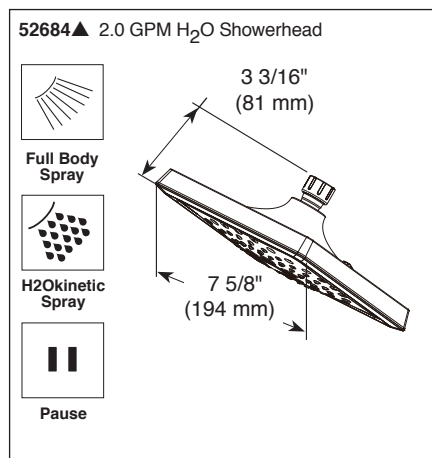

Delta reserves the right (1) to make changes in specifications and materials, and (2) to change or discontinue models, both without notice or obligation. Dimensions are for reference only. See current full-line price book or www.deltafaucet.com for finish options and product availability.