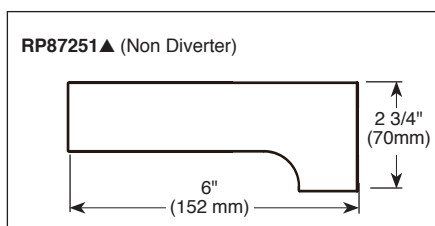

Delta reserves the right (1) to make changes in specifications and materials, and (2) to change or discontinue models, both without notice or obligation. Dimensions are for reference only. See current full-line price book or www.deltafaucet.com for finish options and product availability.