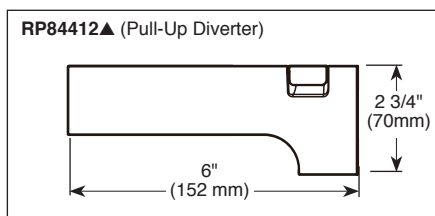

Delta reserves the right (1) to make changes in specifications and materials, and (2) to change or discontinue models, both without notice or obligation. Dimensions are for reference only. See current full-line price book or www.deltafaucet.com for finish options and product availability.