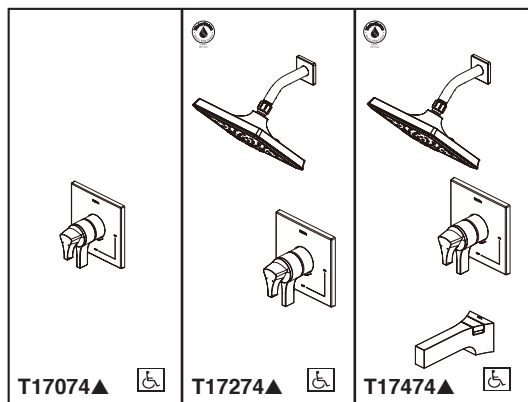

Submitted Model No.:

Specific Features: