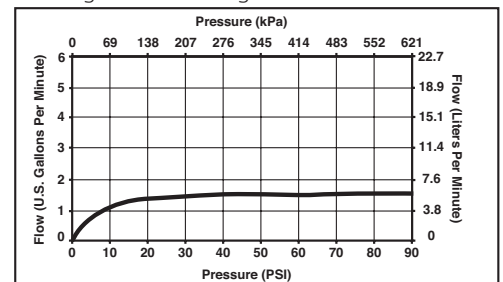

COMPLIES WITH:

- ASME A112.18.1 / CSA B125.1
- ASME A112.18.2 / CSA B125.2
- Indicates compliance to ICC/ANSI A117.1
- EPA WaterSense®
- Verified compliant with .25% weighted average Pb content regulations.