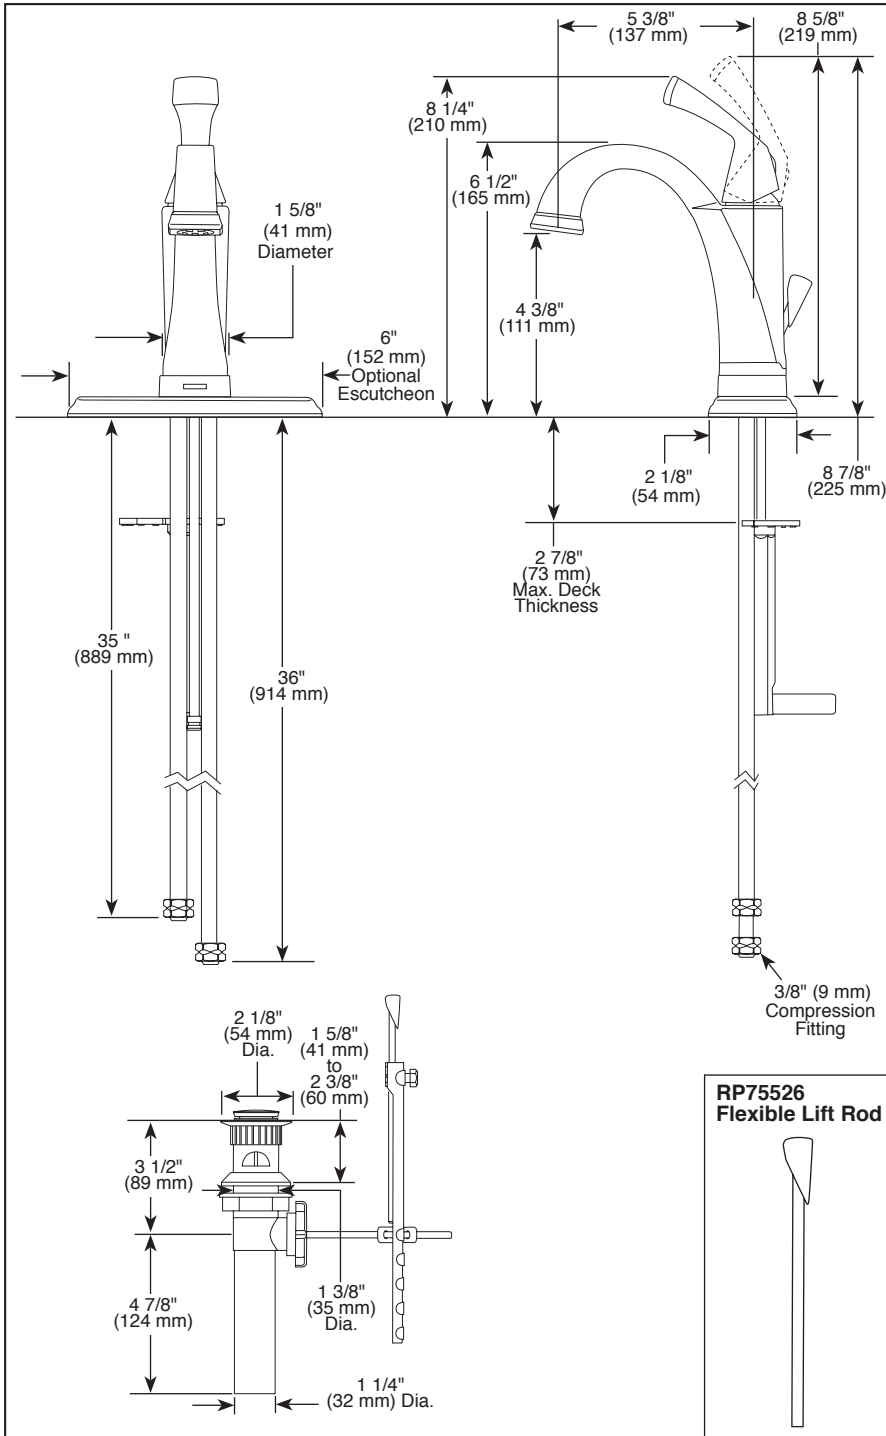

Submitted Model No.: _____

Specific Features: _____

DELTA

LAVATORY FAUCETS

- Dryden™ Collection
 - DIAMOND Seal® Technology
 - Single Handle Deck Mount
 - 1 or 3 Hole Mount
 - (Optional 6" Escutcheon Included)
 - Touch2O.xt™ Technology
- STANDARD SPECIFICATIONS:**

- Single handle lavatory deck faucet.
- 1 or 3 hole mount (6" escutcheon plate included).
- Solid brass body.
- 5 3/8" (137 mm) long spout.
- 1 1/8" minimum - 1 1/2" maximum hole size.
- Lever handle. Control mechanism is the diamond embedded ceramic disc cartridge.
- Control handle shall return to neutral position when valve is turned off.
- 3/8" O.D. straight, staggered pex supply tubes 35" (889 mm) and 36" (914 mm) long.
- Maximum 1.5 gpm flowrate @ 60 PSI.
- Models include polypropylene pop-up.
- Delta Touch2O.xt™ Technology offers both touch and proximity sensing technology to control water flow.
- Blue light flashes for proximity activation and solid blue for touch activation.
- On-off indicator light signals red when batteries are low.
- Uses 4 AA batteries (included).