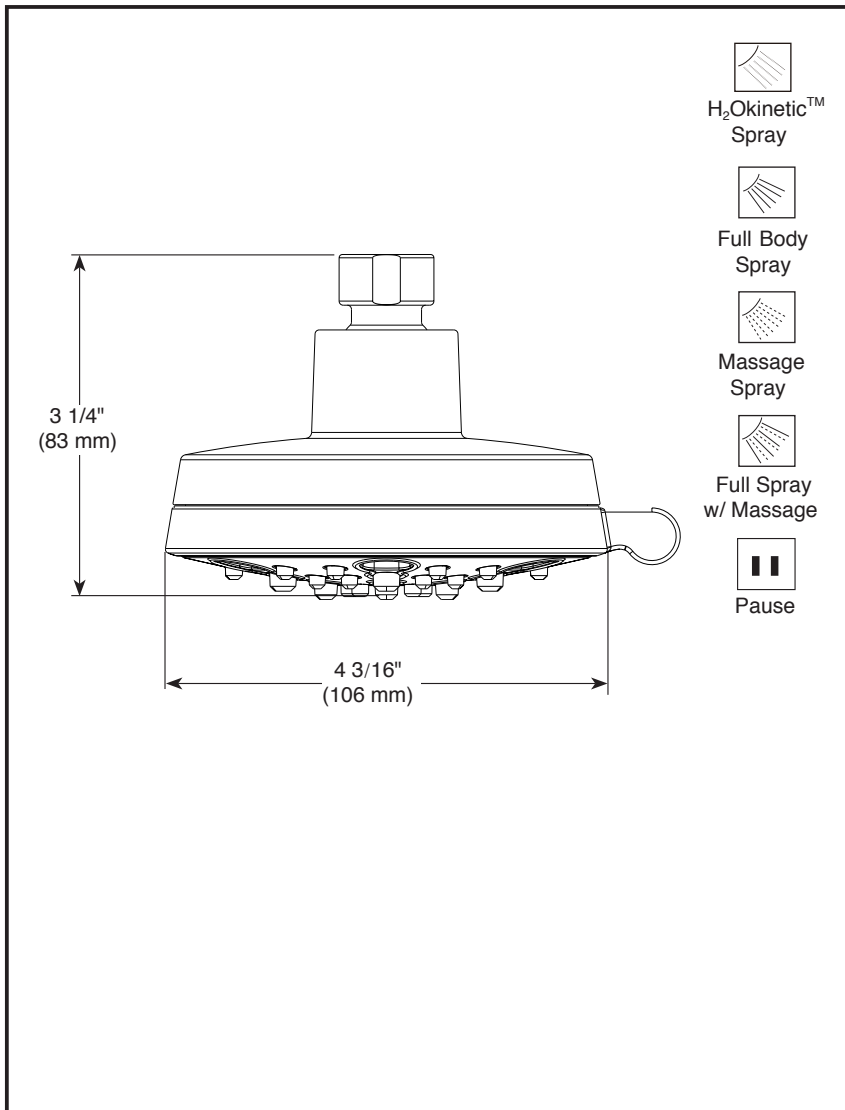

52638-PK▲

Submitted Model No.: _____

Specific Features: _____

▲ Designate proper finish suffix

Delta reserves the right (1) to make changes in specifications and materials, and (2) to change or discontinue models, both without notice or obligation. Dimensions are for reference only. See current full-line price book or www.deltafaucet.com for finish options and product availability.

DSP-B-52638-PK Rev. A

SHOWERHEAD

- H₂Okinetic Technology® Showerhead
- 5-Spray Setting Showerhead
- Touch-Clean® Nozzles

STANDARD SPECIFICATIONS:

- ABS showerhead with five settings – not a positive shut-off.
- Standard 1/2" pipe fitting.
- Easy-turn spray dial.
- Metal ball connector for durability. Easy installation.
- Maximum flow rate 2.0 gpm (7.6L/min) @ 80 PSI.