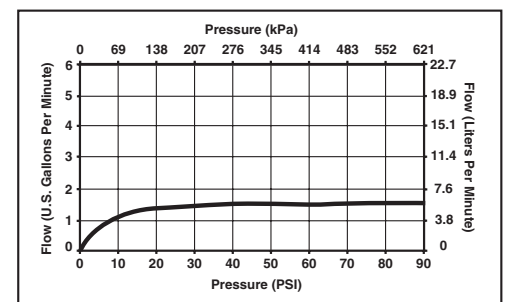

55 E. 111th Street, Indianapolis, Indiana 46280
395 Matheson Blvd. E., Mississauga, ON L4Z 2H2
© 2009 Masco Corporation of Indiana