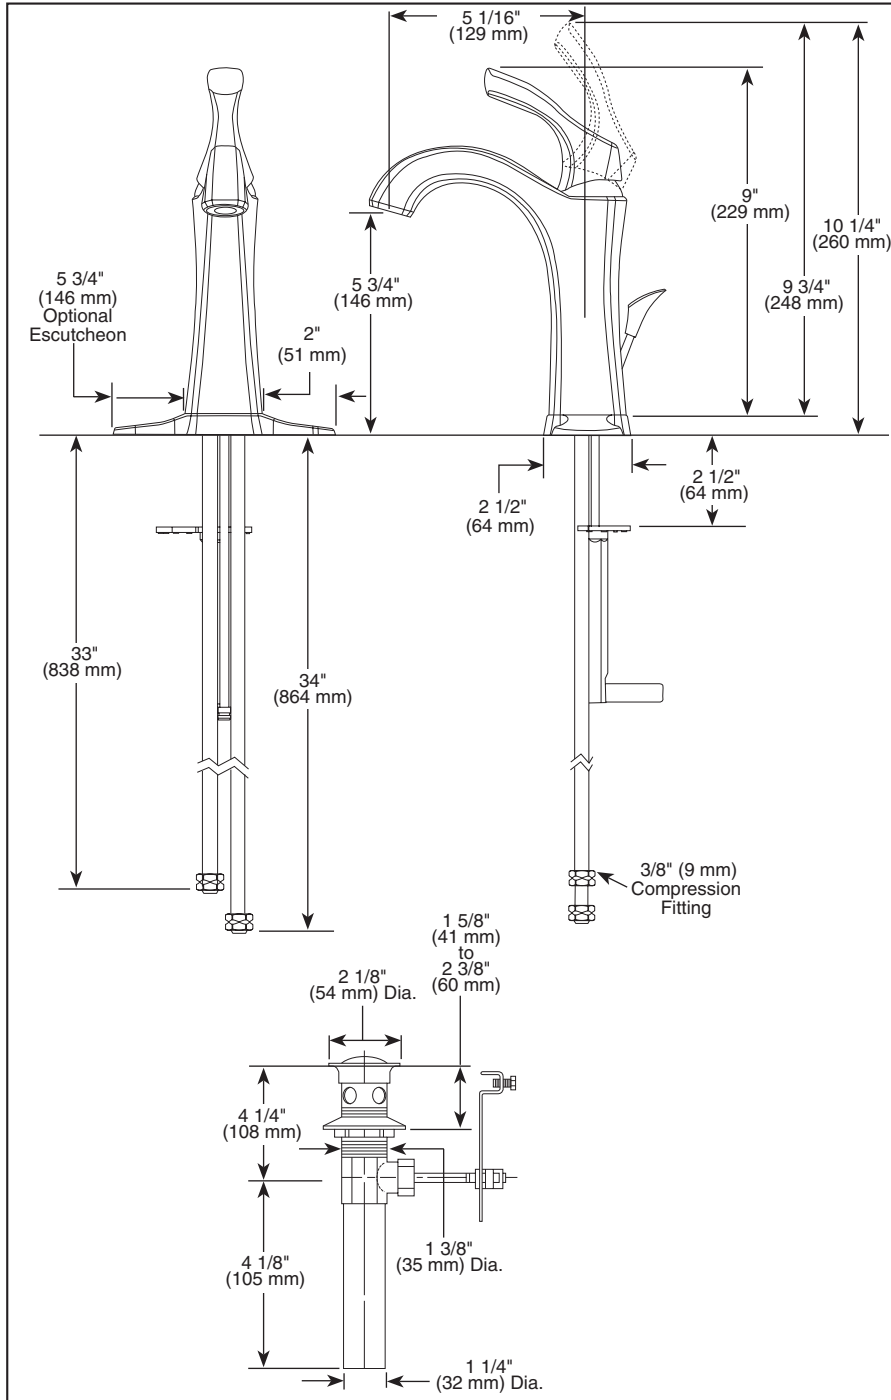

Submitted Model No.: \_\_\_\_\_

Specific Features: \_\_\_\_\_

▲ = Designate Proper Finish Suffix

Delta reserves the right (1) to make changes in specifications and materials, and (2) to change or discontinue models, both without notice or obligation. Dimensions are for reference only. See current full-line price book or [www.specselect.com](http://www.specselect.com) for finish options and product availability.

## LAVATORY FAUCETS

- Addison™ Bath Collection
- DIAMOND™ Seal Technology
- Single Handle Deck Mount
- 1 or 3 Hole Mount (Optional 5 3/4" Escutcheon Included)

### STANDARD SPECIFICATIONS:

- Single handle lavatory deck faucet.
- 1 or 3 hole mount (5 3/4" (146 mm) escutcheon plate included).
- Solid brass fabricated body.
- 5 1/16" (129 mm) long spout.
- 1 1/8" minimum - 1 1/2" maximum hole size.
- Lever handle. Control mechanism is the diamond embedded ceramic disc cartridge.
- Handle motion "Euro Style".
- 3/8" O.D. straight, staggered pex supply tubes 33" (838 mm) and 34" (864 mm) long.
- Maximum 1.5 gpm flowrate @ 60 PSI.
- Models have metal drain with pop-up type fitting with plated flange and stopper.