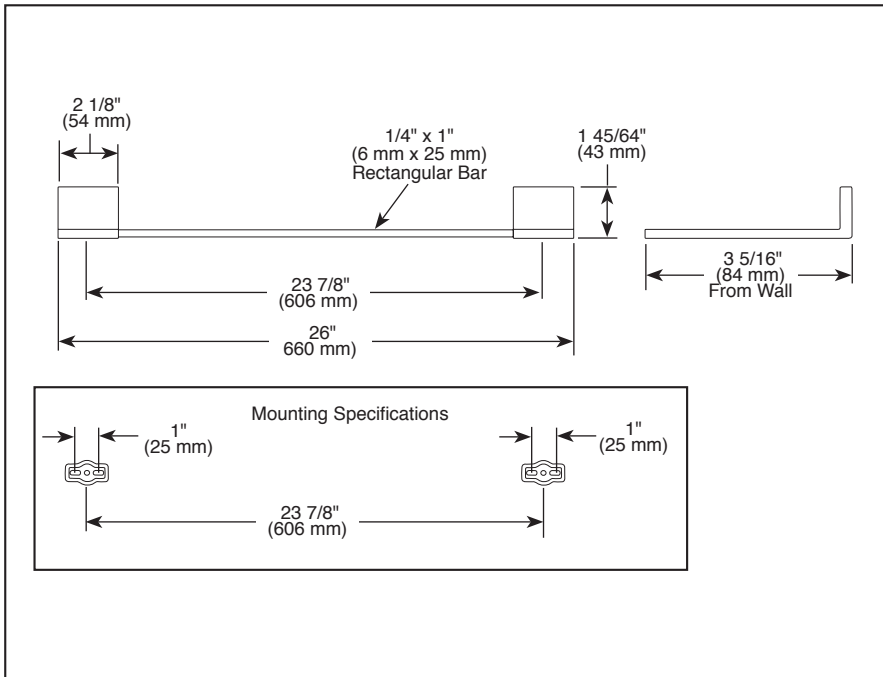

▲ Designate Proper Finish Suffix

ACCESSORIES

- Vero™ Bath Collection
- 30" Towel Bar

STANDARD SPECIFICATIONS:

- Wood blocking is preferable behind all wall surfaces. If wood blocking is not available, the following fasteners are suggested: Tile/Masonry-Plastic or lead Anchors Plaster/drywall-Toggle bolts.
- Mounting hardware and mounting template included with product.

WARRANTY

- Lifetime Faucet and Finish Limited Warranty to the original consumer purchaser to be free from defects in material and workmanship.
- 5 Year Limited Warranty for usage in all industrial, commercial and business applications.

Delta reserves the right (1) to make changes in specifications and materials, and (2) to change or discontinue models, both without notice or obligation. Dimensions are for reference only. See current full-line price book or www.deltafaucet.com for finish options and product availability.

DSP-A-77730 Rev. A

Liberty Hardware Manufacturing Corporation
140 Business Park Drive
Winston-Salem, NC 27107
800.542.3789
www.libertyhardware.com
© 2013 LHMC, A Masco Company