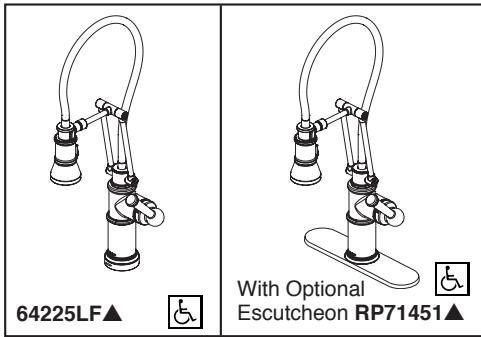

BRIZO®

KITCHEN FAUCETS

- Artesso® Collection
- Single Handle Articulating Deck Mount

64225LF▲

With Optional
Escutcheon RP71451▲

Submitted Model No.: _____

Specific Features: _____