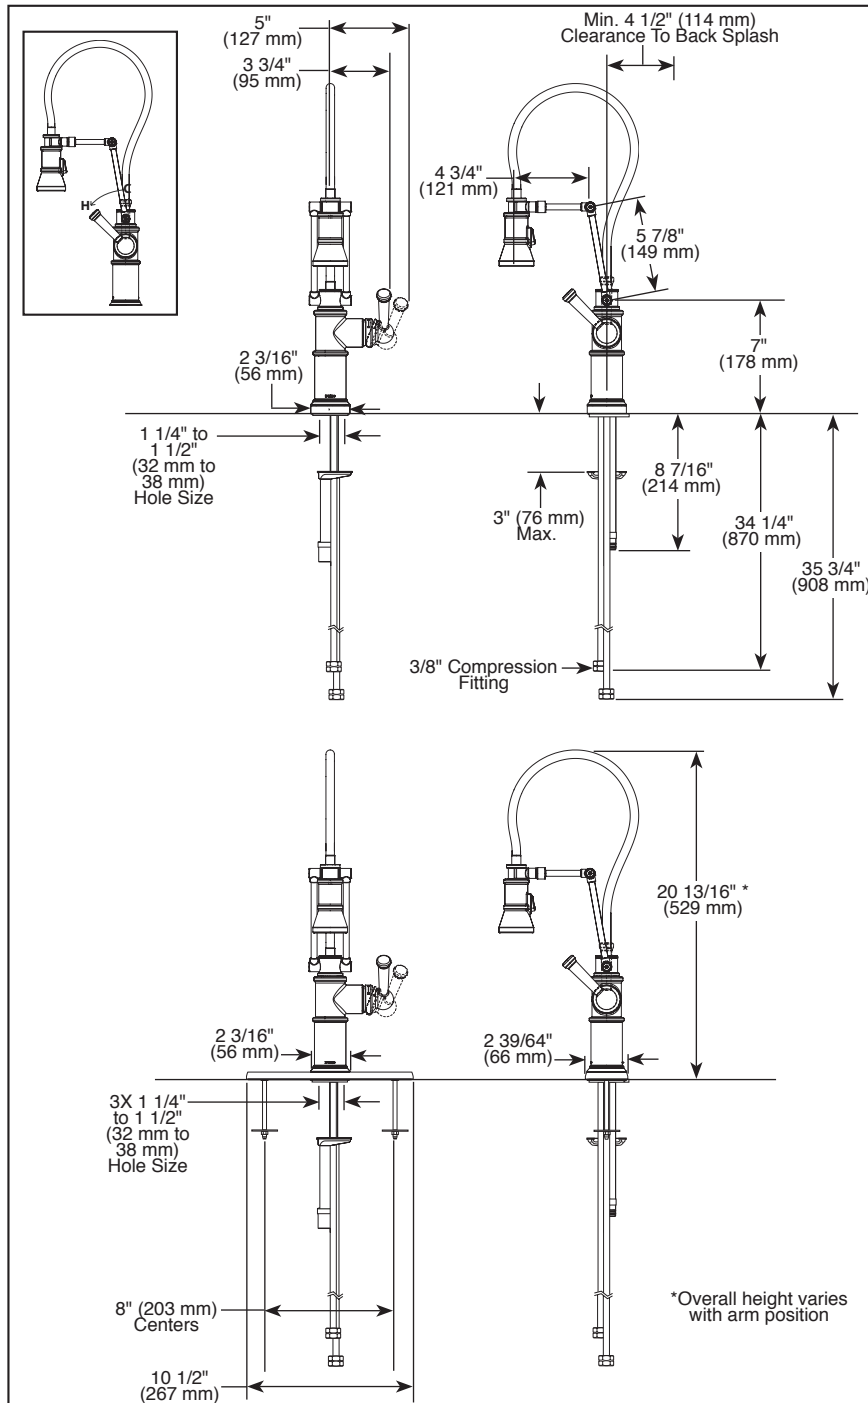

▲ Designate proper finish suffix

Brizo Kitchen & Bath Company reserves the right (1) to make changes in specifications and materials, and (2) to change or discontinue models, both without notice or obligation. Dimensions are for reference only. See current full-line price book or www.brizo.com for finish options and product availability.

BSP-K-64225LF Rev. A

FEATURES:

- MagneDock® Magnetic Docking
- SmartTouch® On/Off Functionality
- TempID® indicator light shows water temperature and signals when batteries run low

STANDARD SPECIFICATIONS:

- Maximum 1.80 gpm @ 60 psi, 6.80 L/min @ 414 kPa
- One or three hole mount (escutcheon optional)
- Diamond coated ceramic cartridge
- Quick connect hoses
- Arm rotates 360°
- 23" (584 mm) above-deck exposed hose
- Two-function wand: aerated stream or spray
- Dual integral check valves in sprayer

Note: Exterior arm screws are decorative and will NOT need to be tightened during the lifetime of the faucet. Turning or removing screws may hinder arm functionality and will void the faucet warranty.

WARRANTY

- Lifetime limited warranty on parts (other than electronic parts and batteries) and finishes: or, for commercial users, for 5 years from date of purchase.
- 5 year limited warranty on electronic parts (other than batteries); or, for commercial users, for 1 year from the date of purchase. No warranty is provided on batteries.

COMPLIES WITH:

- ASME A112.18.1 / CSA B125.1
- Indicates compliance to ICC/ANSI A117.1
- Verified compliant with .25% weighted average Pb content regulations.

Brizo Kitchen & Bath Company
Indianapolis, Indiana 46280
A Division of Masco Corporation of Indiana
© 2016 Brizo Kitchen & Bath Company