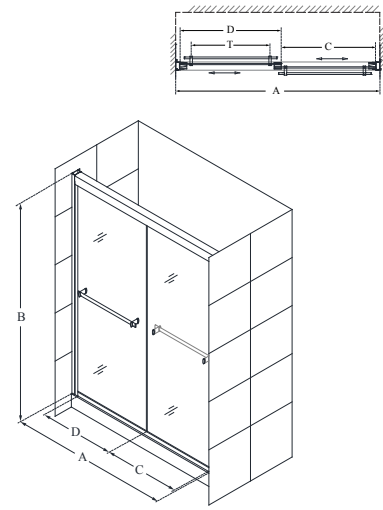

Duet™

Sliding/Bypass Door

Chrome Brushed Nickel

- 5/16" (8mm) thick ANSI certified clear tempered glass
- DreamLine exclusive ClearMax™ protective water repellent and stain resistant glass coating
- Double sliding bypass configuration allows entry to the shower from left or right side
- Specially designed rollers for a smooth gliding operation
- Two convenient towel bars double as handles on each panel
- Top and bottom guiderails can be trimmed up to 4" for width adjustment
- Wall profiles allow up to 1/2" of adjustment per side for out-of-plumb (uneven walls)
- **IMPORTANT! All measurements should be taken only AFTER walls are finished (tile, back walls, etc.)**
- Professional installation is recommended

Configuration 1

SKU	A MODEL WIDTH	B MODEL HEIGHT	C ACCESS WIDTH	D DOOR WIDTH	-01 CHROME	-04 BRUSHED NICKEL
SHDR-1248728	44" - 48"	72"	17" - 21"	23 3/4"	-	-
SHDR-1260728	56" - 60"	72"	23" - 27"	29 11/16"	-	-

Configuration 2

SKU	A MODEL WIDTH	B MODEL HEIGHT	C ACCESS WIDTH	D DOOR WIDTH	-01 CHROME	-04 BRUSHED NICKEL
SHDR-1260588	55" - 59"	58"	22 1/2" - 26 1/2"	29 3/16"	-	-