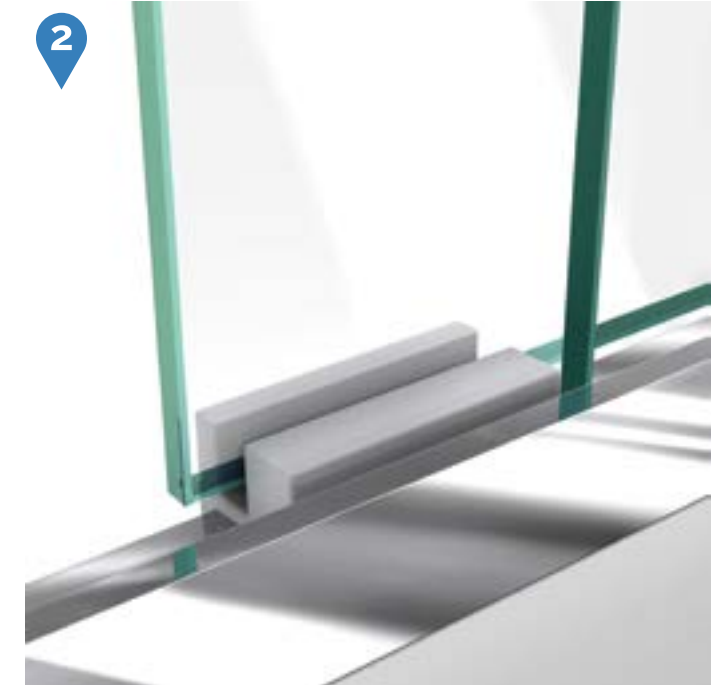

Duet™

Sliding/Bypass Door

Chrome Brushed Nickel

- 5/16" (8mm) thick ANSI certified clear tempered glass
- DreamLine exclusive ClearMax™ protective water repellent and stain resistant glass coating
- Double sliding bypass configuration allows entry to the shower from left or right side
- Specially designed rollers for a smooth gliding operation
- Two convenient towel bars double as handles on each panel
- Top and bottom guiderails can be trimmed up to 4" for width adjustment
- Wall profiles allow up to 1/2" of adjustment per side for out-of-plumb (uneven walls)
- **IMPORTANT! All measurements should be taken only AFTER walls are finished (tile, back walls, etc.)**
- Professional installation is recommended

Configuration 1

SKU	A MODEL WIDTH	B MODEL HEIGHT	C ACCESS WIDTH	D DOOR WIDTH	-01 CHROME	-04 BRUSHED NICKEL
SHDR-1248728	44" - 48"	72"	17" - 21"	23 3/4"	-	-
SHDR-1260728	56" - 60"	72"	23" - 27"	29 11/16"	-	-

Configuration 2

SKU	A MODEL WIDTH	B MODEL HEIGHT	C ACCESS WIDTH	D DOOR WIDTH	-01 CHROME	-04 BRUSHED NICKEL
SHDR-1260588	55" - 59"	58"	22 1/2" - 26 1/2"	29 3/16"	-	-