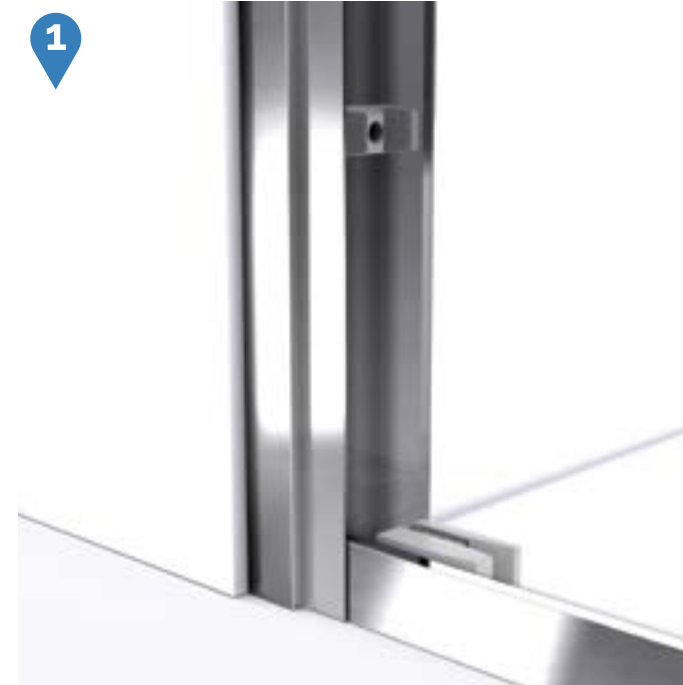

Duet™

Sliding/Bypass Door

Chrome Brushed Nickel

- 5/16" (8mm) thick ANSI certified clear tempered glass
- DreamLine exclusive ClearMax™ protective water repellent and stain resistant glass coating
- Double sliding bypass configuration allows entry to the shower from left or right side
- Specially designed rollers for a smooth gliding operation
- Two convenient towel bars double as handles on each panel
- Top and bottom guiderails can be trimmed up to 4" for width adjustment
- Wall profiles allow up to 1/2" of adjustment per side for out-of-plumb (uneven walls)
- **IMPORTANT! All measurements should be taken only AFTER walls are finished (tile, back walls, etc.)**
- Professional installation is recommended

Configuration 1

SKU	A MODEL WIDTH	B MODEL HEIGHT	C ACCESS WIDTH	D DOOR WIDTH	-01 CHROME	-04 BRUSHED NICKEL
SHDR-1248728	44" - 48"	72"	17" - 21"	23 3/4"	-	-
SHDR-1260728	56" - 60"	72"	23" - 27"	29 11/16"	-	-

Configuration 2

SKU	A MODEL WIDTH	B MODEL HEIGHT	C ACCESS WIDTH	D DOOR WIDTH	-01 CHROME	-04 BRUSHED NICKEL
SHDR-1260588	55" - 59"	58"	22 1/2" - 26 1/2"	29 3/16"	-	-