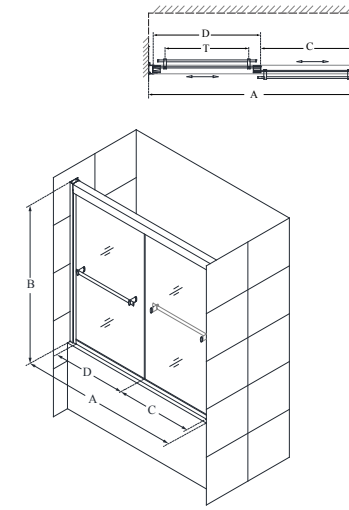

Duet™

Sliding/Bypass Door

Chrome Brushed Nickel

- 5/16" (8mm) thick ANSI certified clear tempered glass
- DreamLine exclusive ClearMax™ protective water repellent and stain resistant glass coating
- Double sliding bypass configuration allows entry to the shower from left or right side
- Specially designed rollers for a smooth gliding operation
- Two convenient towel bars double as handles on each panel
- Top and bottom guiderails can be trimmed up to 4" for width adjustment
- Wall profiles allow up to 1/2" of adjustment per side for out-of-plumb (uneven walls)
- **IMPORTANT! All measurements should be taken only AFTER walls are finished (tile, back walls, etc.)**
- Professional installation is recommended

Configuration 1

SKU	A MODEL WIDTH	B MODEL HEIGHT	C ACCESS WIDTH	D DOOR WIDTH	-01 CHROME	-04 BRUSHED NICKEL
SHDR-1248728	44" - 48"	72"	17" - 21"	23 3/4"	-	-
SHDR-1260728	56" - 60"	72"	23" - 27"	29 11/16"	-	-

Configuration 2

SKU	A MODEL WIDTH	B MODEL HEIGHT	C ACCESS WIDTH	D DOOR WIDTH	-01 CHROME	-04 BRUSHED NICKEL
SHDR-1260588	55" - 59"	58"	22 1/2" - 26 1/2"	29 3/16"	-	-