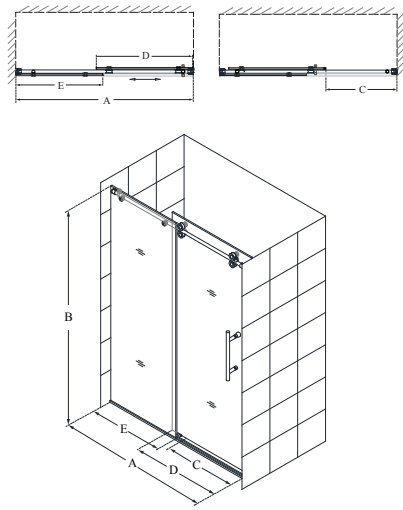

Enigma™

Sliding Door

Polished Stainless Steel Brushed Stainless Steel

- Luxurious ½" (12mm) thick ANSI certified clear tempered glass
- DreamLine exclusive ClearMax™ protective water repellent and stain resistant glass coating
- Fully Frameless design for an open and spacious feeling
- High grade stainless steel hardware throughout
- Top guide bar can be trimmed up to 4" for width adjustment

- Must be installed on solid surface flooring (tile, stone, etc.) DO NOT install on plastic bases
- Minimum threshold depth of 3 ¾" for proper installation
- **Wall studs or other reinforcement behind finished walls required for installation**
- **ATTENTION! This model has NO adjustment for out-of-plumb (uneven walls)**
- Professional installation required

Configuration 1

SKU	A MODEL WIDTH	B MODEL HEIGHT	C ACCESS WIDTH	D DOOR WIDTH	E INLINE PANEL WIDTH	-07 BRUSHED STAINLESS STEEL	-08 POLISHED STAINLESS STEEL
SHDR-60607912	56" - 60"	79"	22 1/2" - 26 1/2"	32 9/16"	29 3/8"	-	-

Configuration 2

SKU	A MODEL WIDTH	B MODEL HEIGHT	C ACCESS WIDTH	D DOOR WIDTH	E INLINE PANEL WIDTH	R ADDITIONAL INLINE PANEL WIDTH	-07 BRUSHED STAINLESS STEEL	-08 POLISHED STAINLESS STEEL
SHDR-60727912	68" - 72"	79"	22 3/16" - 26 3/16"	32 9/16"	29 3/8"	13 3/8"	-	-