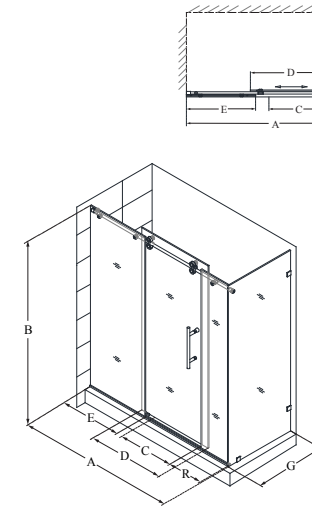

Configuration 1

SKU	A MODEL WIDTH	B MODEL HEIGHT	C ACCESS WIDTH	D DOOR WIDTH	E INLINE PANEL WIDTH	-07 BRUSHED STAINLESS STEEL	-08 POLISHED STAINLESS STEEL
SHDR-60607912	56" - 60"	79"	22 1/2" - 26 1/2"	32 9/16"	29 3/8"	-	-

Configuration 2

SKU	A MODEL WIDTH	B MODEL HEIGHT	C ACCESS WIDTH	D DOOR WIDTH	E INLINE PANEL WIDTH	R ADDITIONAL INLINE PANEL WIDTH	-07 BRUSHED STAINLESS STEEL	-08 POLISHED STAINLESS STEEL
SHDR-60727912	68" - 72"	79"	22 3/16" - 26 3/16"	32 9/16"	29 3/8"	13 3/8"	-	-

Configuration 3

SKU	A MODEL WIDTH	B MODEL HEIGHT	C ACCESS WIDTH	D DOOR WIDTH	E INLINE PANEL WIDTH	G RETURN PANEL WIDTH	-07 BRUSHED STAINLESS STEEL	-08 POLISHED STAINLESS STEEL
SHEN-60366012	56 1/2" - 60 1/2"	79"	22 1/2" - 26 1/2"	32 9/16"	29 3/8"	36"	-	-