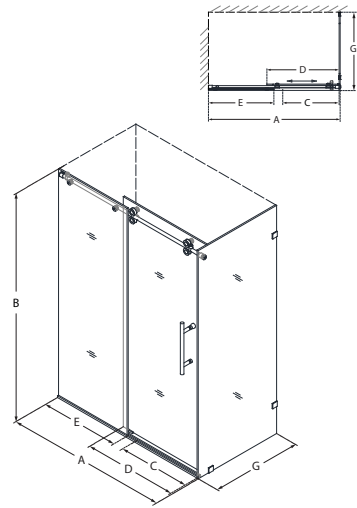

- Must be installed on solid surface flooring (tile, stone, etc.) DO NOT install on plastic bases
- Minimum threshold depth of 3 ¾" for proper installation
- **Wall studs or other reinforcement behind finished walls required for installation**
- **ATTENTION! This model has NO adjustment for out-of-plumb (uneven walls)**
- Professional installation required

Configuration 1

SKU	A MODEL WIDTH	B MODEL HEIGHT	C ACCESS WIDTH	D DOOR WIDTH	E INLINE PANEL WIDTH	-07 BRUSHED STAINLESS STEEL	-08 POLISHED STAINLESS STEEL
SHDR-60607912	56" - 60"	79"	22 1/2" - 26 1/2"	32 9/16"	29 3/8"	-	-

Configuration 2

SKU	A MODEL WIDTH	B MODEL HEIGHT	C ACCESS WIDTH	D DOOR WIDTH	E INLINE PANEL WIDTH	R ADDITIONAL INLINE PANEL WIDTH	-07 BRUSHED STAINLESS STEEL	-08 POLISHED STAINLESS STEEL
SHDR-60727912	68" - 72"	79"	22 3/16" - 26 3/16"	32 9/16"	29 3/8"	13 3/8"	-	-

Configuration 3

SKU	A MODEL WIDTH	B MODEL HEIGHT	C ACCESS WIDTH	D DOOR WIDTH	E INLINE PANEL WIDTH	G RETURN PANEL WIDTH	-07 BRUSHED STAINLESS STEEL	-08 POLISHED STAINLESS STEEL
SHEN-60366012	56 1/2" - 60 1/2"	79"	22 1/2" - 26 1/2"	32 9/16"	29 3/8"	36"	-	-