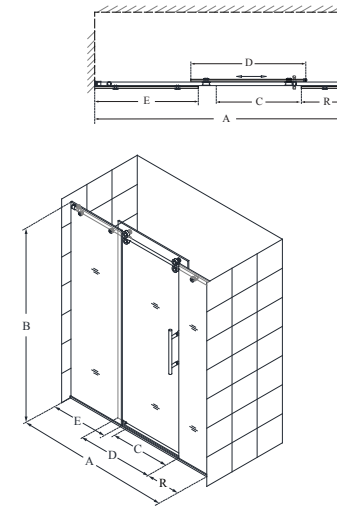

Enigma™

Sliding Door

Polished Stainless Steel Brushed Stainless Steel

- Luxurious ½" (12mm) thick ANSI certified clear tempered glass
- DreamLine exclusive ClearMax™ protective water repellent and stain resistant glass coating
- Fully Frameless design for an open and spacious feeling
- High grade stainless steel hardware throughout
- Top guide bar can be trimmed up to 4" for width adjustment

- Must be installed on solid surface flooring (tile, stone, etc.) DO NOT install on plastic bases
- Minimum threshold depth of 3 ¾" for proper installation
- **Wall studs or other reinforcement behind finished walls required for installation**
- **ATTENTION! This model has NO adjustment for out-of-plumb (uneven walls)**
- Professional installation required

Configuration 1

SKU	A MODEL WIDTH	B MODEL HEIGHT	C ACCESS WIDTH	D DOOR WIDTH	E INLINE PANEL WIDTH	-07 BRUSHED STAINLESS STEEL	-08 POLISHED STAINLESS STEEL
SHDR-60607912	56" - 60"	79"	22 1/2" - 26 1/2"	32 9/16"	29 3/8"	-	-

Configuration 2

SKU	A MODEL WIDTH	B MODEL HEIGHT	C ACCESS WIDTH	D DOOR WIDTH	E INLINE PANEL WIDTH	R ADDITIONAL INLINE PANEL WIDTH	-07 BRUSHED STAINLESS STEEL	-08 POLISHED STAINLESS STEEL
SHDR-60727912	68" - 72"	79"	22 3/16" - 26 3/16"	32 9/16"	29 3/8"	13 3/8"	-	-