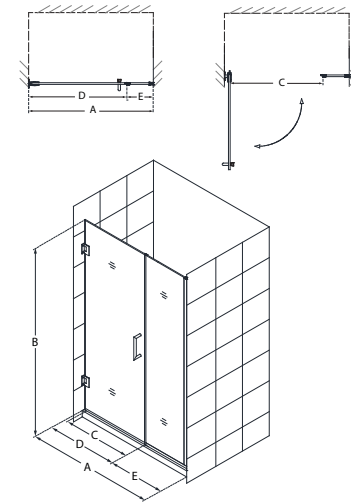

Unidoor Plus™

Configuration F

SKU	A MODEL WIDTH	B MODEL HEIGHT	C ACCESS WIDTH	D DOOR WIDTH	E INLINE PANEL WIDTH	-01 CHROME	-04 BRUSHED NICKEL	-06 OIL RUBBED BRONZE	-09 SATIN BLACK
SHDR-244207210	42" - 42 1/2"	72"	27"	28"	14"	-	-	-	-
SHDR-244257210	42 1/2" - 43"	72"	27"	28"	14 1/2"	-	-	-	-
SHDR-244307210	43" - 43 1/2"	72"	28"	29"	14"	-	-	-	-
SHDR-244357210	43 1/2" - 44"	72"	28"	29"	14 1/2"	-	-	-	-
SHDR-244407210	44" - 44 1/2"	72"	29"	30"	14"	-	-	-	-
SHDR-244457210	44 1/2" - 45"	72"	29"	30"	14 1/2"	-	-	-	-
SHDR-244507210	45" - 45 1/2"	72"	22"	23"	22"	-	-	-	-
SHDR-244557210	45 1/2" - 46"	72"	22"	23"	22 1/2"	-	-	-	-
SHDR-244607210	46" - 46 1/2"	72"	23"	24"	22"	-	-	-	-
SHDR-244657210	46 1/2" - 47"	72"	23"	24"	22 1/2"	-	-	-	-
SHDR-244707210	47" - 47 1/2"	72"	24"	25"	22"	-	-	-	-
SHDR-244757210	47 1/2" - 48"	72"	24"	25"	22 1/2"	-	-	-	-
SHDR-244807210	48" - 48 1/2"	72"	25"	26"	22"	-	-	-	-
SHDR-244857210	48 1/2" - 49"	72"	25"	26"	22 1/2"	-	-	-	-
SHDR-244907210	49" - 49 1/2"	72"	26"	27"	22"	-	-	-	-
SHDR-244957210	49 1/2" - 50"	72"	26"	27"	22 1/2"	-	-	-	-
SHDR-245007210	50" - 50 1/2"	72"	27"	28"	22"	-	-	-	-
SHDR-245057210	50 1/2" - 51"	72"	27"	28"	22 1/2"	-	-	-	-
SHDR-245107210	51" - 51 1/2"	72"	28"	29"	22"	-	-	-	-
SHDR-245157210	51 1/2" - 52"	72"	28"	29"	22 1/2"	-	-	-	-
SHDR-245207210	52" - 52 1/2"	72"	29"	30"	22"	-	-	-	-
SHDR-245257210	52 1/2" - 53"	72"	29"	30"	22 1/2"	-	-	-	-
SHDR-245307210	53" - 53 1/2"	72"	22"	23"	30"	-	-	-	-
SHDR-245357210	53 1/2" - 54"	72"	22"	23"	30 1/2"	-	-	-	-
SHDR-245407210	54" - 54 1/2"	72"	23"	24"	30"	-	-	-	-
SHDR-245457210	54 1/2" - 55"	72"	23"	24"	30 1/2"	-	-	-	-