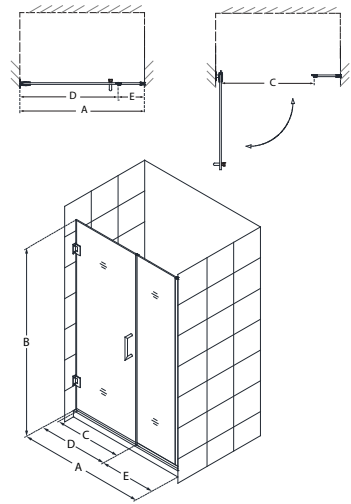

Unidoor Plus™

Configuration F

SKU	A MODEL WIDTH	B MODEL HEIGHT	C ACCESS WIDTH	D DOOR WIDTH	E INLINE PANEL WIDTH	-01 CHROME	-04 BRUSHED NICKEL	-06 OIL RUBBED BRONZE	-09 SATIN BLACK
SHDR-242907210	29" - 29 1/2"	72"	22"	23"	6"	-	-	-	-
SHDR-242957210	29 1/2" - 30"	72"	22"	23"	6 1/2"	-	-	-	-
SHDR-243007210	30" - 30 1/2"	72"	23"	24"	6"	-	-	-	-
SHDR-243057210	30 1/2" - 31"	72"	23"	24"	6 1/2"	-	-	-	-
SHDR-243107210	31" - 31 1/2"	72"	24"	25"	6"	-	-	-	-
SHDR-243157210	31 1/2" - 32"	72"	24"	25"	6 1/2"	-	-	-	-
SHDR-243207210	32" - 32 1/2"	72"	25"	26"	6"	-	-	-	-
SHDR-243257210	32 1/2" - 33"	72"	25"	26"	6 1/2"	-	-	-	-
SHDR-243307210	33" - 33 1/2"	72"	26"	27"	6"	-	-	-	-
SHDR-243357210	33 1/2" - 34"	72"	26"	27"	6 1/2"	-	-	-	-
SHDR-243407210	34" - 34 1/2"	72"	27"	28"	6"	-	-	-	-
SHDR-243457210	34 1/2" - 35"	72"	27"	28"	6 1/2"	-	-	-	-
SHDR-243507210	35" - 35 1/2"	72"	28"	29"	6"	-	-	-	-
SHDR-243557210	35 1/2" - 36"	72"	28"	29"	6 1/2"	-	-	-	-
SHDR-243607210	36" - 36 1/2"	72"	29"	30"	6"	-	-	-	-
SHDR-243657210	36 1/2" - 37"	72"	29"	30"	6 1/2"	-	-	-	-
SHDR-243707210	37" - 37 1/2"	72"	22"	23"	14"	-	-	-	-
SHDR-243757210	37 1/2" - 38"	72"	22"	23"	14 1/2"	-	-	-	-
SHDR-243807210	38" - 38 1/2"	72"	23"	24"	14"	-	-	-	-
SHDR-243857210	38 1/2" - 39"	72"	23"	24"	14 1/2"	-	-	-	-
SHDR-243907210	39" - 39 1/2"	72"	24"	25"	14"	-	-	-	-
SHDR-243957210	39 1/2" - 40"	72"	24"	25"	14 1/2"	-	-	-	-
SHDR-244007210	40" - 40 1/2"	72"	25"	26"	14"	-	-	-	-
SHDR-244057210	40 1/2" - 41"	72"	25"	26"	14 1/2"	-	-	-	-
SHDR-244107210	41" - 41 1/2"	72"	26"	27"	14"	-	-	-	-
SHDR-244157210	41 1/2" - 42"	72"	26"	27"	14 1/2"	-	-	-	-