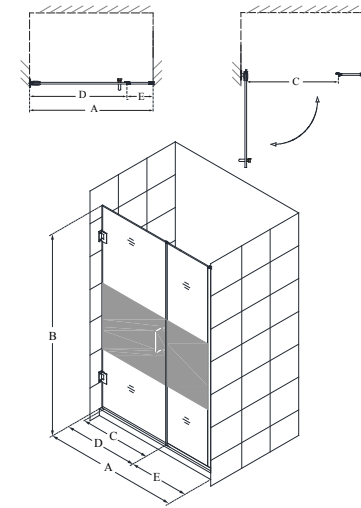

Unidoor Plus™

Configuration F (Half-Frosted Glass)

SKU	A MODEL WIDTH	B MODEL HEIGHT	C ACCESS WIDTH	D DOOR WIDTH	E INLINE PANEL WIDTH	-01 CHROME	-04 BRUSHED NICKEL	-06 OIL RUBBED BRONZE	-09 SATIN BLACK
SHDR-245507210-HFR	55" - 55 1/2"	72"	24"	25"	30"	-	-	-	-
SHDR-245557210-HFR	55 1/2" - 56"	72"	24"	25"	30 1/2"	-	-	-	-
SHDR-245607210-HFR	56" - 56 1/2"	72"	25"	26"	30"	-	-	-	-
SHDR-245657210-HFR	56 1/2" - 57"	72"	25"	26"	30 1/2"	-	-	-	-
SHDR-245707210-HFR	57" - 57 1/2"	72"	26"	27"	30"	-	-	-	-
SHDR-245757210-HFR	57 1/2" - 58"	72"	26"	27"	30 1/2"	-	-	-	-
SHDR-245807210-HFR	58" - 58 1/2"	72"	27"	28"	30"	-	-	-	-
SHDR-245857210-HFR	58 1/2" - 59"	72"	27"	28"	30 1/2"	-	-	-	-
SHDR-245907210-HFR	59" - 59 1/2"	72"	28"	29"	30"	-	-	-	-
SHDR-245957210-HFR	59 1/2" - 60"	72"	28"	29"	30 1/2"	-	-	-	-
SHDR-246007210-HFR	60" - 60 1/2"	72"	29"	30"	30"	-	-	-	-
SHDR-246057210-HFR	60 1/2" - 61"	72"	29"	30"	30 1/2"	-	-	-	-