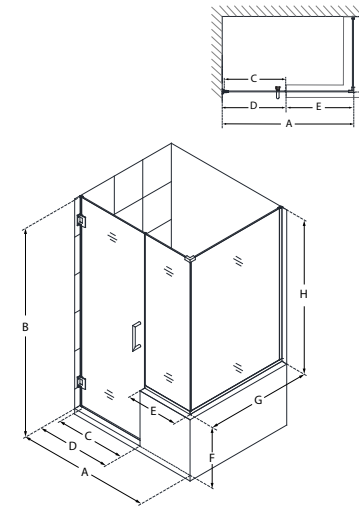

Unidoor Plus™

Configuration J

SKU	A MODEL WIDTH	B MODEL HEIGHT	C ACCESS WIDTH	D DOOR WIDTH	E INLINE BUTRESS PANEL WIDTH	F BUTRESS WALL HEIGHT	G RETURN BUTRESS PANEL WIDTH	H BUTRESS GLASS HEIGHT	-01 CHROME	-04 BRUSHED NICKEL	-06 OIL RUBBED BRONZE	-09 SATIN BLACK
SHEN-2423123430	35"	72"	22"	23"	12"	38"	30 3/8"	34"	-	-	-	-
SHEN-2423123630	35"	72"	22"	23"	12"	36"	30 3/8"	36"	-	-	-	-
SHEN-2423123436	35"	72"	22"	23"	12"	38"	36 3/8"	34"	-	-	-	-
SHEN-2423123636	35"	72"	22"	23"	12"	36"	36 3/8"	36"	-	-	-	-
SHEN-2423123440	35"	72"	22"	23"	12"	38"	40 3/8"	34"	-	-	-	-
SHEN-2423123640	35"	72"	22"	23"	12"	36"	40 3/8"	36"	-	-	-	-
SHEN-2424123430	36"	72"	23"	24"	12"	38"	30 3/8"	34"	-	-	-	-
SHEN-2424123630	36"	72"	23"	24"	12"	36"	30 3/8"	36"	-	-	-	-
SHEN-2424123436	36"	72"	23"	24"	12"	38"	36 3/8"	34"	-	-	-	-
SHEN-2424123636	36"	72"	23"	24"	12"	36"	36 3/8"	36"	-	-	-	-
SHEN-2424123440	36"	72"	23"	24"	12"	38"	40 3/8"	34"	-	-	-	-
SHEN-2424123640	36"	72"	23"	24"	12"	36"	40 3/8"	36"	-	-	-	-
SHEN-2427183430	45"	72"	26"	27"	18"	38"	30 3/8"	34"	-	-	-	-
SHEN-2427183630	45"	72"	26"	27"	18"	36"	30 3/8"	36"	-	-	-	-
SHEN-2427183436	45"	72"	26"	27"	18"	38"	36 3/8"	34"	-	-	-	-
SHEN-2427183636	45"	72"	26"	27"	18"	36"	36 3/8"	36"	-	-	-	-
SHEN-2427183440	45"	72"	26"	27"	18"	38"	40 3/8"	34"	-	-	-	-
SHEN-2427183640	45"	72"	26"	27"	18"	36"	40 3/8"	36"	-	-	-	-
SHEN-2428183430	46"	72"	27"	28"	18"	38"	30 3/8"	34"	-	-	-	-
SHEN-2428183630	46"	72"	27"	28"	18"	36"	30 3/8"	36"	-	-	-	-
SHEN-2428183436	46"	72"	27"	28"	18"	38"	36 3/8"	34"	-	-	-	-
SHEN-2428183636	46"	72"	27"	28"	18"	36"	36 3/8"	36"	-	-	-	-
SHEN-2428183440	46"	72"	27"	28"	18"	38"	40 3/8"	34"	-	-	-	-
SHEN-2428183640	46"	72"	27"	28"	18"	36"	40 3/8"	36"	-	-	-	-
SHEN-2429183430	47"	72"	28"	29"	18"	38"	30 3/8"	34"	-	-	-	-
SHEN-2429183630	47"	72"	28"	29"	18"	36"	30 3/8"	36"	-	-	-	-