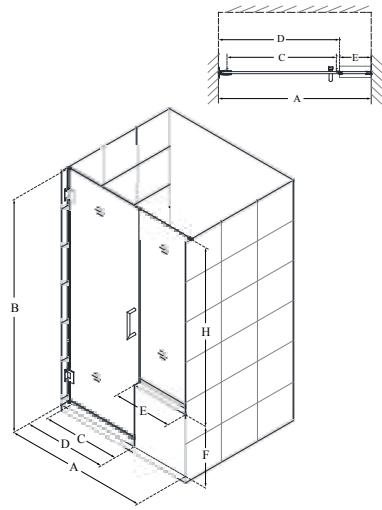

Unidoor Plus™

Configuration G

SKU	A MODEL WIDTH	B MODEL HEIGHT	C ACCESS WIDTH	D DOOR WIDTH	E INLINE BUTRESS PANEL WIDTH	F BUTRESS WALL HEIGHT	H BUTRESS GLASS HEIGHT	-01 CHROME	-04 BRUSHED NICKEL	-06 OIL RUBBED BRONZE	-09 SATIN BLACK
SHDR-24232434	47" - 47 1/2"	72"	22"	23"	24"	38"	34"	-	-	-	-
SHDR-24232436	47" - 47 1/2"	72"	22"	23"	24"	36"	36"	-	-	-	-
SHDR-24242434	48" - 48 1/2"	72"	23"	24"	24"	38"	34"	-	-	-	-
SHDR-24242436	48" - 48 1/2"	72"	23"	24"	24"	36"	36"	-	-	-	-
SHDR-24273034	57" - 57 1/2"	72"	26"	27"	30"	38"	34"	-	-	-	-
SHDR-24273036	57" - 57 1/2"	72"	26"	27"	30"	36"	36"	-	-	-	-
SHDR-24283034	58" - 58 1/2"	72"	27"	28"	30"	38"	34"	-	-	-	-
SHDR-24283036	58" - 58 1/2"	72"	27"	28"	30"	36"	36"	-	-	-	-
SHDR-24233634	59" - 59 1/2"	72"	22"	29"	36"	38"	34"	-	-	-	-
SHDR-24233636	59" - 59 1/2"	72"	22"	29"	36"	36"	36"	-	-	-	-
SHDR-24293034	59" - 59 1/2"	72"	28"	23"	30"	38"	34"	-	-	-	-
SHDR-24293036	59" - 59 1/2"	72"	28"	23"	30"	36"	36"	-	-	-	-
SHDR-24243634	60" - 60 1/2"	72"	23"	30"	36"	38"	34"	-	-	-	-
SHDR-24243636	60" - 60 1/2"	72"	23"	30"	36"	36"	36"	-	-	-	-
SHDR-24303034	60" - 60 1/2"	72"	29"	24"	30"	38"	34"	-	-	-	-
SHDR-24303036	60" - 60 1/2"	72"	29"	24"	30"	36"	36"	-	-	-	-
SHDR-24273634	63" - 63 1/2"	72"	26"	27"	36"	38"	34"	-	-	-	-
SHDR-24273636	63" - 63 1/2"	72"	26"	27"	36"	36"	36"	-	-	-	-
SHDR-24283634	64" - 64 1/2"	72"	27"	28"	36"	38"	34"	-	-	-	-
SHDR-24283636	64" - 64 1/2"	72"	27"	28"	36"	36"	36"	-	-	-	-
SHDR-24293634	65" - 65 1/2"	72"	28"	29"	36"	38"	34"	-	-	-	-
SHDR-24293636	65" - 65 1/2"	72"	28"	29"	36"	36"	36"	-	-	-	-
SHDR-24303634	66" - 66 1/2"	72"	29"	30"	36"	38"	34"	-	-	-	-
SHDR-24303636	66" - 66 1/2"	72"	29"	30"	36"	36"	36"	-	-	-	-