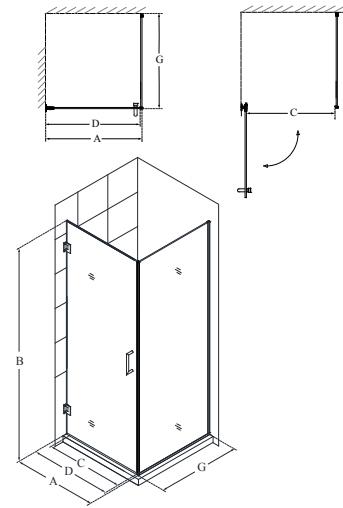

Unidoor Plus™

Configuration L

SKU	A MODEL WIDTH	B MODEL HEIGHT	C ACCESS WIDTH	D DOOR WIDTH	G RETURN PANEL WIDTH	-01 CHROME	-04 BRUSHED NICKEL	-06 OIL RUBBED BRONZE	-09 SATIN BLACK
SHEN-24300300F	30 3/8"	72"	29"	30"	30"	-	-	-	-