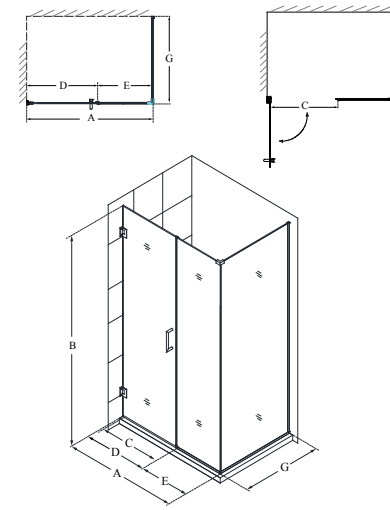

Unidoor Plus™

Configuration I

SKU	A MODEL WIDTH	B MODEL HEIGHT	C ACCESS WIDTH	D DOOR WIDTH	E INLINE PANEL WIDTH	G RETURN PANEL WIDTH	-01 CHROME	-04 BRUSHED NICKEL	-06 OIL RUBBED BRONZE	-09 SATIN BLACK
SHEN-24485300	48 1/2"	72"	25"	26"	22 1/2"	30 3/8"	-	-	-	-
SHEN-24485340	48 1/2"	72"	25"	26"	22 1/2"	34 3/8"	-	-	-	-
SHEN-24490300	49"	72"	26"	27"	22"	30 3/8"	-	-	-	-
SHEN-24490340	49"	72"	26"	27"	22"	34 3/8"	-	-	-	-
SHEN-24495300	49 1/2"	72"	26"	27"	22 1/2"	30 3/8"	-	-	-	-
SHEN-24495340	49 1/2"	72"	26"	27"	22 1/2"	34 3/8"	-	-	-	-
SHEN-24500300	50"	72"	27"	28"	22"	30 3/8"	-	-	-	-
SHEN-24500340	50"	72"	27"	28"	22"	34 3/8"	-	-	-	-
SHEN-24505300	50 1/2"	72"	27"	28"	22 1/2"	30 3/8"	-	-	-	-
SHEN-24505340	50 1/2"	72"	27"	28"	22 1/2"	34 3/8"	-	-	-	-
SHEN-24510300	51"	72"	28"	29"	22"	30 3/8"	-	-	-	-
SHEN-24510340	51"	72"	28"	29"	22"	34 3/8"	-	-	-	-
SHEN-24515300	51 1/2"	72"	28"	29"	22 1/2"	30 3/8"	-	-	-	-
SHEN-24515340	51 1/2"	72"	28"	29"	22 1/2"	34 3/8"	-	-	-	-
SHEN-24520300	52"	72"	29"	30"	22"	30 3/8"	-	-	-	-
SHEN-24520340	52"	72"	29"	30"	22"	34 3/8"	-	-	-	-
SHEN-24525300	52 1/2"	72"	29"	30"	22 1/2"	30 3/8"	-	-	-	-
SHEN-24525340	52 1/2"	72"	29"	30"	22 1/2"	34 3/8"	-	-	-	-
SHEN-24530300	53"	72"	22"	23"	30"	30 3/8"	-	-	-	-
SHEN-24530340	53"	72"	22"	23"	30"	34 3/8"	-	-	-	-
SHEN-24535300	53 1/2"	72"	22"	23"	30 1/2"	30 3/8"	-	-	-	-
SHEN-24535340	53 1/2"	72"	22"	23"	30 1/2"	34 3/8"	-	-	-	-
SHEN-24540300	54"	72"	23"	24"	30"	30 3/8"	-	-	-	-
SHEN-24540340	54"	72"	23"	24"	30"	34 3/8"	-	-	-	-
SHEN-24545300	54 1/2"	72"	23"	24"	30 1/2"	30 3/8"	-	-	-	-
SHEN-24545340	54 1/2"	72"	23"	24"	30 1/2"	34 3/8"	-	-	-	-