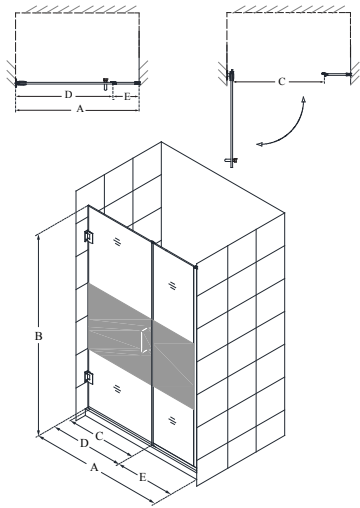

Unidoor Plus™

Configuration F (Half-Frosted Glass)

SKU	A MODEL WIDTH	B MODEL HEIGHT	C ACCESS WIDTH	D DOOR WIDTH	E INLINE PANEL WIDTH	-01 CHROME	-04 BRUSHED NICKEL	-06 OIL RUBBED BRONZE	-09 SATIN BLACK
SHDR-244207210-HFR	42" - 42 1/2"	72"	27"	28"	14"	-	-	-	-
SHDR-244257210-HFR	42 1/2" - 43"	72"	27"	28"	14 1/2"	-	-	-	-
SHDR-244307210-HFR	43" - 43 1/2"	72"	28"	29"	14"	-	-	-	-
SHDR-244357210-HFR	43 1/2" - 44"	72"	28"	29"	14 1/2"	-	-	-	-
SHDR-244407210-HFR	44" - 44 1/2"	72"	29"	30"	14"	-	-	-	-
SHDR-244457210-HFR	44 1/2" - 45"	72"	29"	30"	14 1/2"	-	-	-	-
SHDR-244507210-HFR	45" - 45 1/2"	72"	22"	23"	22"	-	-	-	-
SHDR-244557210-HFR	45 1/2" - 46"	72"	22"	23"	22 1/2"	-	-	-	-
SHDR-244607210-HFR	46" - 46 1/2"	72"	23"	24"	22"	-	-	-	-
SHDR-244657210-HFR	46 1/2" - 47"	72"	23"	24"	22 1/2"	-	-	-	-
SHDR-244707210-HFR	47" - 47 1/2"	72"	24"	25"	22"	-	-	-	-
SHDR-244757210-HFR	47 1/2" - 48"	72"	24"	25"	22 1/2"	-	-	-	-
SHDR-244807210-HFR	48" - 48 1/2"	72"	25"	26"	22"	-	-	-	-
SHDR-244857210-HFR	48 1/2" - 49"	72"	25"	26"	22 1/2"	-	-	-	-
SHDR-244907210-HFR	49" - 49 1/2"	72"	26"	27"	22"	-	-	-	-
SHDR-244957210-HFR	49 1/2" - 50"	72"	26"	27"	22 1/2"	-	-	-	-
SHDR-245007210-HFR	50" - 50 1/2"	72"	27"	28"	22"	-	-	-	-
SHDR-245057210-HFR	50 1/2" - 51"	72"	27"	28"	22 1/2"	-	-	-	-
SHDR-245107210-HFR	51" - 51 1/2"	72"	28"	29"	22"	-	-	-	-
SHDR-245157210-HFR	51 1/2" - 52"	72"	28"	29"	22 1/2"	-	-	-	-
SHDR-245207210-HFR	52" - 52 1/2"	72"	29"	30"	22"	-	-	-	-
SHDR-245257210-HFR	52 1/2" - 53"	72"	29"	30"	22 1/2"	-	-	-	-
SHDR-245307210-HFR	53" - 53 1/2"	72"	22"	23"	30"	-	-	-	-
SHDR-245357210-HFR	53 1/2" - 54"	72"	22"	23"	30 1/2"	-	-	-	-
SHDR-245407210-HFR	54" - 54 1/2"	72"	23"	24"	30"	-	-	-	-
SHDR-245457210-HFR	54 1/2" - 55"	72"	23"	24"	30 1/2"	-	-	-	-