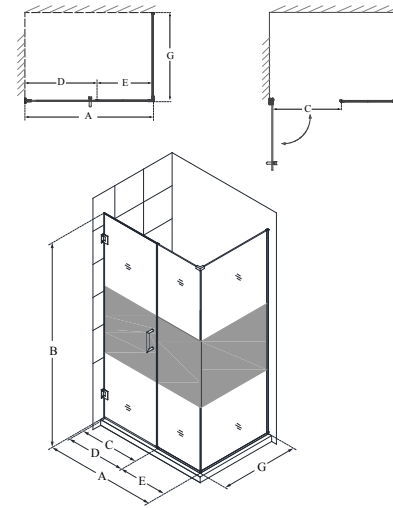

Unidoor Plus™

Configuration I (Half-Frosted Glass)

SKU	A MODEL WIDTH	B MODEL HEIGHT	C ACCESS WIDTH	D DOOR WIDTH	E INLINE PANEL WIDTH	G RETURN PANEL WIDTH	-01 CHROME	-04 BRUSHED NICKEL	-06 OIL RUBBED BRONZE	-09 SATIN BLACK
SHEN-24550300-HFR	55"	72"	24"	25"	30"	30 3/8"	-	-	-	-
SHEN-24555300-HFR	55 1/2"	72"	24"	25"	30"	34 3/8"	-	-	-	-
SHEN-24550340-HFR	55"	72"	24"	25"	30 1/2"	30 3/8"	-	-	-	-
SHEN-24555340-HFR	55 1/2"	72"	24"	25"	30 1/2"	34 3/8"	-	-	-	-
SHEN-24560300-HFR	56"	72"	25"	26"	30"	30 3/8"	-	-	-	-
SHEN-24565300-HFR	56 1/2"	72"	25"	26"	30"	34 3/8"	-	-	-	-
SHEN-24560340-HFR	56"	72"	25"	26"	30 1/2"	30 3/8"	-	-	-	-
SHEN-24565340-HFR	56 1/2"	72"	25"	26"	30 1/2"	34 3/8"	-	-	-	-
SHEN-24570300-HFR	57"	72"	26"	27"	30"	30 3/8"	-	-	-	-
SHEN-24575300-HFR	57 1/2"	72"	26"	27"	30"	34 3/8"	-	-	-	-
SHEN-24570340-HFR	57"	72"	26"	27"	30 1/2"	30 3/8"	-	-	-	-
SHEN-24575340-HFR	57 1/2"	72"	26"	27"	30 1/2"	34 3/8"	-	-	-	-
SHEN-24580300-HFR	58"	72"	27"	28"	30"	30 3/8"	-	-	-	-
SHEN-24585300-HFR	58 1/2"	72"	27"	28"	30"	34 3/8"	-	-	-	-
SHEN-24580340-HFR	58"	72"	27"	28"	30 1/2"	30 3/8"	-	-	-	-
SHEN-24585340-HFR	58 1/2"	72"	27"	28"	30 1/2"	34 3/8"	-	-	-	-
SHEN-24590300-HFR	59"	72"	28"	29"	30"	30 3/8"	-	-	-	-
SHEN-24595300-HFR	59 1/2"	72"	28"	29"	30"	34 3/8"	-	-	-	-
SHEN-24590340-HFR	59"	72"	28"	29"	30 1/2"	30 3/8"	-	-	-	-
SHEN-24595340-HFR	59 1/2"	72"	28"	29"	30 1/2"	34 3/8"	-	-	-	-
SHEN-24600300-HFR	60"	72"	29"	30"	30"	30 3/8"	-	-	-	-
SHEN-24605300-HFR	60 1/2"	72"	29"	30"	30"	34 3/8"	-	-	-	-
SHEN-24600340-HFR	60"	72"	29"	30"	30 1/2"	30 3/8"	-	-	-	-
SHEN-24605340-HFR	60 1/2"	72"	29"	30"	30 1/2"	34 3/8"	-	-	-	-