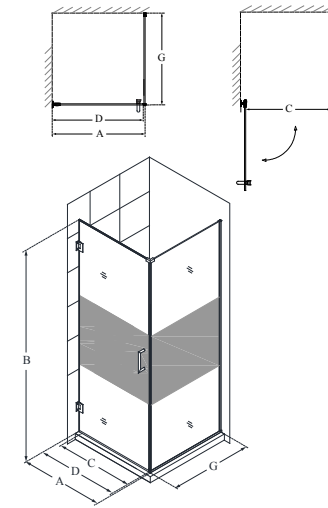

Unidoor Plus™

Configuration L (Half-Frosted Glass)

SKU	A MODEL WIDTH	B MODEL HEIGHT	C ACCESS WIDTH	D DOOR WIDTH	G RETURN PANEL WIDTH	-01 CHROME	-04 BRUSHED NICKEL	-06 OIL RUBBED BRONZE	-09 SATIN BLACK
SHEN-24300300F-HFR	30 3/8"	72"	29"	30"	30"	-	-	-	-