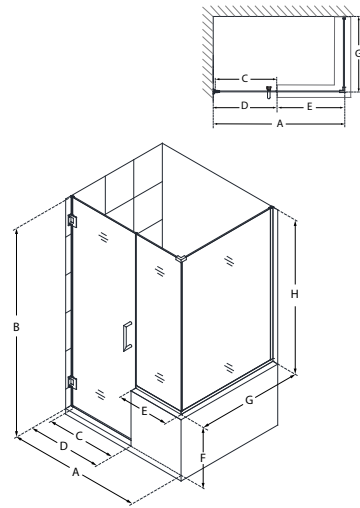

Unidoor Plus™

Configuration J

SKU	A MODEL WIDTH	B MODEL HEIGHT	C ACCESS WIDTH	D DOOR WIDTH	E INLINE BUTTRESS PANEL WIDTH	F BUTTRESS WALL HEIGHT	G RETURN BUTTRESS PANEL WIDTH	H BUTTRESS GLASS HEIGHT	-01 CHROME	-04 BRUSHED NICKEL	-06 OIL RUBBED BRONZE	-09 SATIN BLACK
SHEN-2429183436	47"	72"	28"	29"	18"	38"	36 3/8"	34"	-	-	-	-
SHEN-2429183636	47"	72"	28"	29"	18"	36"	36 3/8"	36"	-	-	-	-
SHEN-2429183440	47"	72"	28"	29"	18"	38"	40 3/8"	34"	-	-	-	-
SHEN-2429183640	47"	72"	28"	29"	18"	36"	40 3/8"	36"	-	-	-	-
SHEN-2423243430	47"	72"	22"	23"	24"	38"	30 3/8"	34"	-	-	-	-
SHEN-2423243630	47"	72"	22"	23"	24"	36"	30 3/8"	36"	-	-	-	-
SHEN-2423243436	47"	72"	22"	23"	24"	38"	36 3/8"	34"	-	-	-	-
SHEN-2423243636	47"	72"	22"	23"	24"	36"	36 3/8"	36"	-	-	-	-
SHEN-2423243440	47"	72"	22"	23"	24"	38"	40 3/8"	34"	-	-	-	-
SHEN-2423243640	47"	72"	22"	23"	24"	36"	40 3/8"	36"	-	-	-	-
SHEN-2430183430	48"	72"	29"	30"	18"	38"	30 3/8"	34"	-	-	-	-
SHEN-2430183630	48"	72"	29"	30"	18"	36"	30 3/8"	36"	-	-	-	-
SHEN-2430183436	48"	72"	29"	30"	18"	38"	36 3/8"	34"	-	-	-	-
SHEN-2430183636	48"	72"	29"	30"	18"	36"	36 3/8"	36"	-	-	-	-
SHEN-2430183440	48"	72"	29"	30"	18"	38"	40 3/8"	34"	-	-	-	-
SHEN-2430183640	48"	72"	29"	30"	18"	36"	40 3/8"	36"	-	-	-	-
SHEN-2424243430	48"	72"	23"	24"	24"	38"	30 3/8"	34"	-	-	-	-
SHEN-2424243630	48"	72"	23"	24"	24"	36"	30 3/8"	36"	-	-	-	-
SHEN-2424243436	48"	72"	23"	24"	24"	38"	36 3/8"	34"	-	-	-	-
SHEN-2424243636	48"	72"	23"	24"	24"	36"	36 3/8"	36"	-	-	-	-
SHEN-2424243440	48"	72"	23"	24"	24"	38"	40 3/8"	34"	-	-	-	-
SHEN-2424243640	48"	72"	23"	24"	24"	36"	40 3/8"	36"	-	-	-	-
SHEN-2423303636	53"	72"	22"	23"	30"	36"	36 3/8"	36"	-	-	-	-
SHEN-2423303640	53"	72"	22"	23"	30"	36"	40 3/8"	36"	-	-	-	-
SHEN-2424303430	54"	72"	23"	24"	30"	38"	30 3/8"	34"	-	-	-	-
SHEN-2424303630	54"	72"	23"	24"	30"	36"	30 3/8"	36"	-	-	-	-