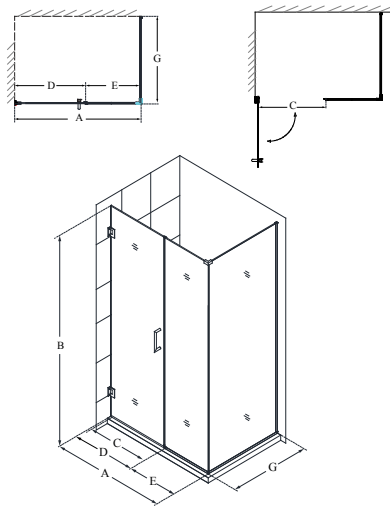

Unidoor Plus™

Configuration I

SKU	A MODEL WIDTH	B MODEL HEIGHT	C ACCESS WIDTH	D DOOR WIDTH	E INLINE PANEL WIDTH	G RETURN PANEL WIDTH	-01 CHROME	-04 BRUSHED NICKEL	-06 OIL RUBBED BRONZE	-09 SATIN BLACK
SHEN-24290300	29"	72"	22"	23"	6"	30 3/8"	-	-	-	-
SHEN-24290340	29"	72"	22"	23"	6"	34 3/8"	-	-	-	-
SHEN-24295300	29 1/2"	72"	22"	23"	6 1/2"	30 3/8"	-	-	-	-
SHEN-24295340	29 1/2"	72"	22"	23"	6 1/2"	34 3/8"	-	-	-	-
SHEN-24300300	30"	72"	23"	24"	6"	30 3/8"	-	-	-	-
SHEN-24300340	30"	72"	23"	24"	6"	34 3/8"	-	-	-	-
SHEN-24305300	30 1/2"	72"	23"	24"	6 1/2"	30 3/8"	-	-	-	-
SHEN-24305340	30 1/2"	72"	23"	24"	6 1/2"	34 3/8"	-	-	-	-
SHEN-24310300	31"	72"	24"	25"	6"	30 3/8"	-	-	-	-
SHEN-24310340	31"	72"	24"	25"	6"	34 3/8"	-	-	-	-
SHEN-24315300	31 1/2"	72"	24"	25"	6 1/2"	30 3/8"	-	-	-	-
SHEN-24315340	31 1/2"	72"	24"	25"	6 1/2"	34 3/8"	-	-	-	-
SHEN-24320300	32"	72"	25"	26"	6"	30 3/8"	-	-	-	-
SHEN-24320340	32"	72"	25"	26"	6"	34 3/8"	-	-	-	-
SHEN-24325300	32 1/2"	72"	25"	26"	6 1/2"	30 3/8"	-	-	-	-
SHEN-24325340	32 1/2"	72"	25"	26"	6 1/2"	34 3/8"	-	-	-	-
SHEN-24330300	33"	72"	26"	27"	6"	30 3/8"	-	-	-	-
SHEN-24330340	33"	72"	26"	27"	6"	34 3/8"	-	-	-	-
SHEN-24335300	33 1/2"	72"	26"	27"	6 1/2"	30 3/8"	-	-	-	-
SHEN-24335340	33 1/2"	72"	26"	27"	6 1/2"	34 3/8"	-	-	-	-
SHEN-24340300	34"	72"	27"	28"	6"	30 3/8"	-	-	-	-
SHEN-24340340	34"	72"	27"	28"	6"	34 3/8"	-	-	-	-
SHEN-24345300	34 1/2"	72"	27"	28"	6 1/2"	30 3/8"	-	-	-	-
SHEN-24345340	34 1/2"	72"	27"	28"	6 1/2"	34 3/8"	-	-	-	-
SHEN-24350300	35"	72"	28"	29"	6"	30 3/8"	-	-	-	-
SHEN-24350340	35"	72"	28"	29"	6"	34 3/8"	-	-	-	-