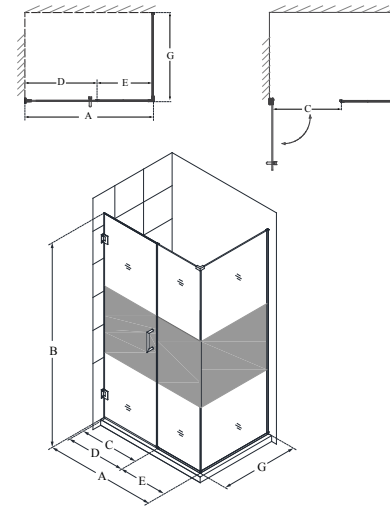

Unidoor Plus™

Configuration I (Half-Frosted Glass)

SKU	A MODEL WIDTH	B MODEL HEIGHT	C ACCESS WIDTH	D DOOR WIDTH	E INLINE PANEL WIDTH	G RETURN PANEL WIDTH	-01 CHROME	-04 BRUSHED NICKEL	-06 OIL RUBBED BRONZE	-09 SATIN BLACK
SHEN-24290300-HFR	29"	72"	22"	23"	6"	30 3/8"	-	-	-	-
SHEN-24290340-HFR	29"	72"	22"	23"	6"	34 3/8"	-	-	-	-
SHEN-24295300-HFR	29 1/2"	72"	22"	23"	6 1/2"	30 3/8"	-	-	-	-
SHEN-24295340-HFR	29 1/2"	72"	22"	23"	6 1/2"	34 3/8"	-	-	-	-
SHEN-24300300-HFR	30"	72"	23"	24"	6"	30 3/8"	-	-	-	-
SHEN-24300340-HFR	30"	72"	23"	24"	6"	34 3/8"	-	-	-	-
SHEN-24305300-HFR	30 1/2"	72"	23"	24"	6 1/2"	30 3/8"	-	-	-	-
SHEN-24305340-HFR	30 1/2"	72"	23"	24"	6 1/2"	34 3/8"	-	-	-	-
SHEN-24310300-HFR	31"	72"	24"	25"	6"	30 3/8"	-	-	-	-
SHEN-24310340-HFR	31"	72"	24"	25"	6"	34 3/8"	-	-	-	-
SHEN-24315300-HFR	31 1/2"	72"	24"	25"	6 1/2"	30 3/8"	-	-	-	-
SHEN-24315340-HFR	31 1/2"	72"	24"	25"	6 1/2"	34 3/8"	-	-	-	-
SHEN-24320300-HFR	32"	72"	25"	26"	6"	30 3/8"	-	-	-	-
SHEN-24320340-HFR	32"	72"	25"	26"	6"	34 3/8"	-	-	-	-
SHEN-24325300-HFR	32 1/2"	72"	25"	26"	6 1/2"	30 3/8"	-	-	-	-
SHEN-24325340-HFR	32 1/2"	72"	25"	26"	6 1/2"	34 3/8"	-	-	-	-
SHEN-24330300-HFR	33"	72"	26"	27"	6"	30 3/8"	-	-	-	-
SHEN-24330340-HFR	33"	72"	26"	27"	6"	34 3/8"	-	-	-	-
SHEN-24335300-HFR	33 1/2"	72"	26"	27"	6 1/2"	30 3/8"	-	-	-	-
SHEN-24335340-HFR	33 1/2"	72"	26"	27"	6 1/2"	34 3/8"	-	-	-	-
SHEN-24340300-HFR	34"	72"	27"	28"	6"	30 3/8"	-	-	-	-
SHEN-24340340-HFR	34"	72"	27"	28"	6"	34 3/8"	-	-	-	-
SHEN-24345300-HFR	34 1/2"	72"	27"	28"	6 1/2"	30 3/8"	-	-	-	-
SHEN-24345340-HFR	34 1/2"	72"	27"	28"	6 1/2"	34 3/8"	-	-	-	-
SHEN-24350300-HFR	35"	72"	28"	29"	6"	30 3/8"	-	-	-	-
SHEN-24350340-HFR	35"	72"	28"	29"	6"	34 3/8"	-	-	-	-