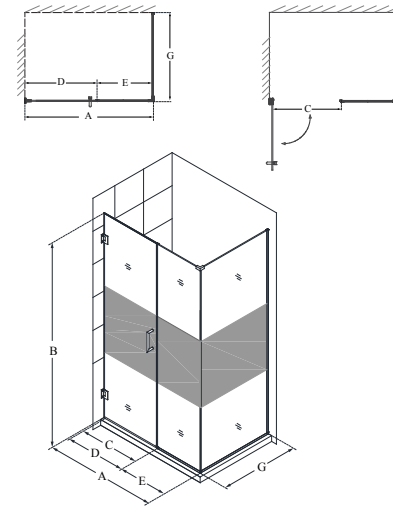

Unidoor Plus™

Configuration I (Half-Frosted Glass)

SKU	A MODEL WIDTH	B MODEL HEIGHT	C ACCESS WIDTH	D DOOR WIDTH	E INLINE PANEL WIDTH	G RETURN PANEL WIDTH	-01 CHROME	-04 BRUSHED NICKEL	-06 OIL RUBBED BRONZE	-09 SATIN BLACK
SHEN-24420300-HFR	42"	72"	27"	28"	14"	30 3/8"	-	-	-	-
SHEN-24420340-HFR	42"	72"	27"	28"	14"	34 3/8"	-	-	-	-
SHEN-24425300-HFR	42 1/2"	72"	27"	28"	14 1/2"	30 3/8"	-	-	-	-
SHEN-24425340-HFR	42 1/2"	72"	27"	28"	14 1/2"	34 3/8"	-	-	-	-
SHEN-24430300-HFR	43"	72"	28"	29"	14"	30 3/8"	-	-	-	-
SHEN-24430340-HFR	43"	72"	28"	29"	14"	34 3/8"	-	-	-	-
SHEN-24435300-HFR	43 1/2"	72"	28"	29"	14 1/2"	30 3/8"	-	-	-	-
SHEN-24435340-HFR	43 1/2"	72"	28"	29"	14 1/2"	34 3/8"	-	-	-	-
SHEN-24440300-HFR	44"	72"	29"	30"	14"	30 3/8"	-	-	-	-
SHEN-24440340-HFR	44"	72"	29"	30"	14"	34 3/8"	-	-	-	-
SHEN-24445300-HFR	44 1/2"	72"	29"	30"	14 1/2"	30 3/8"	-	-	-	-
SHEN-24445340-HFR	44 1/2"	72"	29"	30"	14 1/2"	34 3/8"	-	-	-	-
SHEN-24450300-HFR	45"	72"	22"	23"	22"	30 3/8"	-	-	-	-
SHEN-24450340-HFR	45"	72"	22"	23"	22"	34 3/8"	-	-	-	-
SHEN-24455300-HFR	45 1/2"	72"	22"	23"	22 1/2"	30 3/8"	-	-	-	-
SHEN-24455340-HFR	45 1/2"	72"	22"	23"	22 1/2"	34 3/8"	-	-	-	-
SHEN-24460300-HFR	46"	72"	23"	24"	22"	30 3/8"	-	-	-	-
SHEN-24460340-HFR	46"	72"	23"	24"	22"	34 3/8"	-	-	-	-
SHEN-24465300-HFR	46 1/2"	72"	23"	24"	22 1/2"	30 3/8"	-	-	-	-
SHEN-24465340-HFR	46 1/2"	72"	23"	24"	22 1/2"	34 3/8"	-	-	-	-
SHEN-24470300-HFR	47"	72"	24"	25"	22"	30 3/8"	-	-	-	-
SHEN-24470340-HFR	47"	72"	24"	25"	22"	34 3/8"	-	-	-	-
SHEN-24475300-HFR	47 1/2"	72"	24"	25"	22 1/2"	30 3/8"	-	-	-	-
SHEN-24475340-HFR	47 1/2"	72"	24"	25"	22 1/2"	34 3/8"	-	-	-	-
SHEN-24480300-HFR	48"	72"	25"	26"	22"	30 3/8"	-	-	-	-
SHEN-24480340-HFR	48"	72"	25"	26"	22"	34 3/8"	-	-	-	-