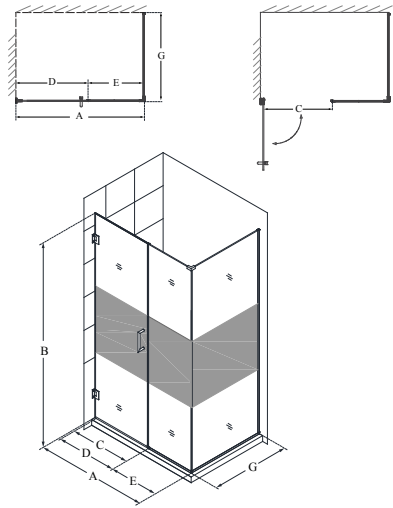

Unidoor Plus™

Configuration I (Half-Frosted Glass)

SKU	A MODEL WIDTH	B MODEL HEIGHT	C ACCESS WIDTH	D DOOR WIDTH	E INLINE PANEL WIDTH	G RETURN PANEL WIDTH	-01 CHROME	-04 BRUSHED NICKEL	-06 OIL RUBBED BRONZE	-09 SATIN BLACK
SHEN-24355300-HFR	35 1/2"	72"	28"	29"	6 1/2"	30 3/8"	-	-	-	-
SHEN-24355340-HFR	35 1/2"	72"	28"	29"	6 1/2"	34 3/8"	-	-	-	-
SHEN-24360300-HFR	36"	72"	29"	30"	6"	30 3/8"	-	-	-	-
SHEN-24360340-HFR	36"	72"	29"	30"	6"	34 3/8"	-	-	-	-
SHEN-24365300-HFR	36 1/2"	72"	29"	30"	6 1/2"	30 3/8"	-	-	-	-
SHEN-24365340-HFR	36 1/2"	72"	29"	30"	6 1/2"	34 3/8"	-	-	-	-
SHEN-24370300-HFR	37"	72"	22"	23"	14"	30 3/8"	-	-	-	-
SHEN-24370340-HFR	37"	72"	22"	23"	14"	34 3/8"	-	-	-	-
SHEN-24375300-HFR	37 1/2"	72"	22"	23"	14 1/2"	30 3/8"	-	-	-	-
SHEN-24375340-HFR	37 1/2"	72"	22"	23"	14 1/2"	34 3/8"	-	-	-	-
SHEN-24380300-HFR	38"	72"	23"	24"	14"	30 3/8"	-	-	-	-
SHEN-24380340-HFR	38"	72"	23"	24"	14"	34 3/8"	-	-	-	-
SHEN-24385300-HFR	38 1/2"	72"	23"	24"	14 1/2"	30 3/8"	-	-	-	-
SHEN-24385340-HFR	38 1/2"	72"	23"	24"	14 1/2"	34 3/8"	-	-	-	-
SHEN-24390300-HFR	39"	72"	24"	25"	14"	30 3/8"	-	-	-	-
SHEN-24390340-HFR	39"	72"	24"	25"	14"	34 3/8"	-	-	-	-
SHEN-24395300-HFR	39 1/2"	72"	24"	25"	14 1/2"	30 3/8"	-	-	-	-
SHEN-24395340-HFR	39 1/2"	72"	24"	25"	14 1/2"	34 3/8"	-	-	-	-
SHEN-24400300-HFR	40"	72"	25"	26"	14"	30 3/8"	-	-	-	-
SHEN-24400340-HFR	40"	72"	25"	26"	14"	34 3/8"	-	-	-	-
SHEN-24405300-HFR	40 1/2"	72"	25"	26"	14 1/2"	30 3/8"	-	-	-	-
SHEN-24405340-HFR	40 1/2"	72"	25"	26"	14 1/2"	34 3/8"	-	-	-	-
SHEN-24410300-HFR	41"	72"	26"	27"	14"	30 3/8"	-	-	-	-
SHEN-24410340-HFR	41"	72"	26"	27"	14"	34 3/8"	-	-	-	-
SHEN-24415300-HFR	41 1/2"	72"	26"	27"	14 1/2"	30 3/8"	-	-	-	-
SHEN-24415340-HFR	41 1/2"	72"	26"	27"	14 1/2"	34 3/8"	-	-	-	-