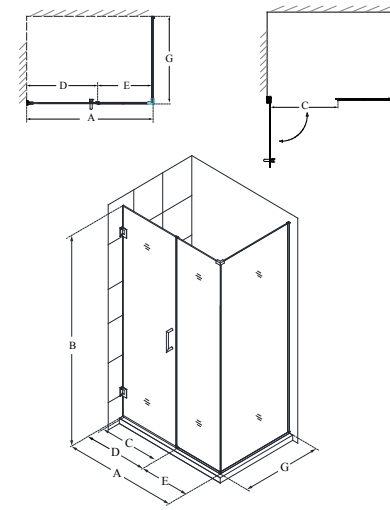

Unidoor Plus™

Configuration I

SKU	A MODEL WIDTH	B MODEL HEIGHT	C ACCESS WIDTH	D DOOR WIDTH	E INLINE PANEL WIDTH	G RETURN PANEL WIDTH	-01 CHROME	-04 BRUSHED NICKEL	-06 OIL RUBBED BRONZE	-09 SATIN BLACK
SHEN-24355300	35 1/2"	72"	28"	29"	6 1/2"	30 3/8"	-	-	-	-
SHEN-24355340	35 1/2"	72"	28"	29"	6 1/2"	34 3/8"	-	-	-	-
SHEN-24360300	36"	72"	29"	30"	6"	30 3/8"	-	-	-	-
SHEN-24360340	36"	72"	29"	30"	6"	34 3/8"	-	-	-	-
SHEN-24365300	36 1/2"	72"	29"	30"	6 1/2"	30 3/8"	-	-	-	-
SHEN-24365340	36 1/2"	72"	29"	30"	6 1/2"	34 3/8"	-	-	-	-
SHEN-24370300	37"	72"	22"	23"	14"	30 3/8"	-	-	-	-
SHEN-24370340	37"	72"	22"	23"	14"	34 3/8"	-	-	-	-
SHEN-24375300	37 1/2"	72"	22"	23"	14 1/2"	30 3/8"	-	-	-	-
SHEN-24375340	37 1/2"	72"	22"	23"	14 1/2"	34 3/8"	-	-	-	-
SHEN-24380300	38"	72"	23"	24"	14"	30 3/8"	-	-	-	-
SHEN-24380340	38"	72"	23"	24"	14"	34 3/8"	-	-	-	-
SHEN-24385300	38 1/2"	72"	23"	24"	14 1/2"	30 3/8"	-	-	-	-
SHEN-24385340	38 1/2"	72"	23"	24"	14 1/2"	34 3/8"	-	-	-	-
SHEN-24390300	39"	72"	24"	25"	14"	30 3/8"	-	-	-	-
SHEN-24390340	39"	72"	24"	25"	14"	34 3/8"	-	-	-	-
SHEN-24395300	39 1/2"	72"	24"	25"	14 1/2"	30 3/8"	-	-	-	-
SHEN-24395340	39 1/2"	72"	24"	25"	14 1/2"	34 3/8"	-	-	-	-
SHEN-24400300	40"	72"	25"	26"	14"	30 3/8"	-	-	-	-
SHEN-24400340	40"	72"	25"	26"	14"	34 3/8"	-	-	-	-
SHEN-24405300	40 1/2"	72"	25"	26"	14 1/2"	30 3/8"	-	-	-	-
SHEN-24405340	40 1/2"	72"	25"	26"	14 1/2"	34 3/8"	-	-	-	-
SHEN-24410300	41"	72"	26"	27"	14"	30 3/8"	-	-	-	-
SHEN-24410340	41"	72"	26"	27"	14"	34 3/8"	-	-	-	-
SHEN-24415300	41 1/2"	72"	26"	27"	14 1/2"	30 3/8"	-	-	-	-
SHEN-24415340	41 1/2"	72"	26"	27"	14 1/2"	34 3/8"	-	-	-	-