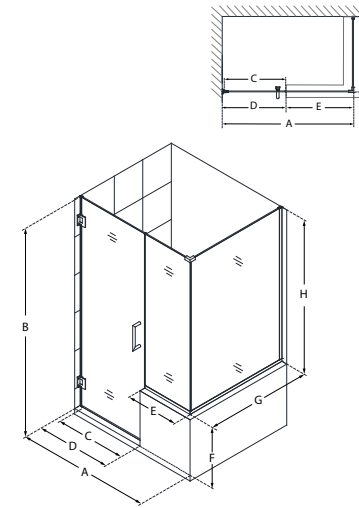

Unidoor Plus™

Configuration J

SKU	A MODEL WIDTH	B MODEL HEIGHT	C ACCESS WIDTH	D DOOR WIDTH	E INLINE BUTTRESS PANEL WIDTH	F BUTTRESS WALL HEIGHT	G RETURN BUTTRESS PANEL WIDTH	H BUTTRESS GLASS HEIGHT	-01 CHROME	-04 BRUSHED NICKEL	-06 OIL RUBBED BRONZE	-09 SATIN BLACK
SHEN-2424303436	54"	72"	23"	24"	30"	38"	36 3/8"	34"	-	-	-	-
SHEN-2424303636	54"	72"	23"	24"	30"	36"	36 3/8"	36"	-	-	-	-
SHEN-2424303440	54"	72"	23"	24"	30"	38"	40 3/8"	34"	-	-	-	-
SHEN-2424303640	54"	72"	23"	24"	30"	36"	40 3/8"	36"	-	-	-	-
SHEN-2427303430	57"	72"	26"	27"	30"	38"	30 3/8"	34"	-	-	-	-
SHEN-2427303630	57"	72"	26"	27"	30"	36"	30 3/8"	36"	-	-	-	-
SHEN-2427303436	57"	72"	26"	27"	30"	38"	36 3/8"	34"	-	-	-	-
SHEN-2427303636	57"	72"	26"	27"	30"	36"	36 3/8"	36"	-	-	-	-
SHEN-2427303440	57"	72"	26"	27"	30"	38"	40 3/8"	34"	-	-	-	-
SHEN-2427303640	57"	72"	26"	27"	30"	36"	40 3/8"	36"	-	-	-	-
SHEN-2428303430	58"	72"	27"	28"	30"	38"	30 3/8"	34"	-	-	-	-
SHEN-2428303630	58"	72"	27"	28"	30"	36"	30 3/8"	36"	-	-	-	-
SHEN-2428303436	58"	72"	27"	28"	30"	38"	36 3/8"	34"	-	-	-	-
SHEN-2428303636	58"	72"	27"	28"	30"	36"	36 3/8"	36"	-	-	-	-
SHEN-2428303440	58"	72"	27"	28"	30"	38"	40 3/8"	34"	-	-	-	-
SHEN-2428303640	58"	72"	27"	28"	30"	36"	40 3/8"	36"	-	-	-	-
SHEN-2429303430	59"	72"	28"	29"	30"	38"	30 3/8"	34"	-	-	-	-
SHEN-2429303630	59"	72"	28"	29"	30"	36"	30 3/8"	36"	-	-	-	-
SHEN-2429303436	59"	72"	28"	29"	30"	38"	36 3/8"	34"	-	-	-	-
SHEN-2429303636	59"	72"	28"	29"	30"	36"	36 3/8"	36"	-	-	-	-
SHEN-2429303440	59"	72"	28"	29"	30"	38"	40 3/8"	34"	-	-	-	-
SHEN-2429303640	59"	72"	28"	29"	30"	36"	40 3/8"	36"	-	-	-	-
SHEN-2423363430	59"	72"	22"	23"	36"	38"	30 3/8"	34"	-	-	-	-
SHEN-2423363630	59"	72"	22"	23"	36"	36"	30 3/8"	36"	-	-	-	-
SHEN-2423363436	59"	72"	22"	23"	36"	38"	36 3/8"	34"	-	-	-	-
SHEN-2423363440	59"	72"	22"	23"	36"	38"	40 3/8"	34"	-	-	-	-