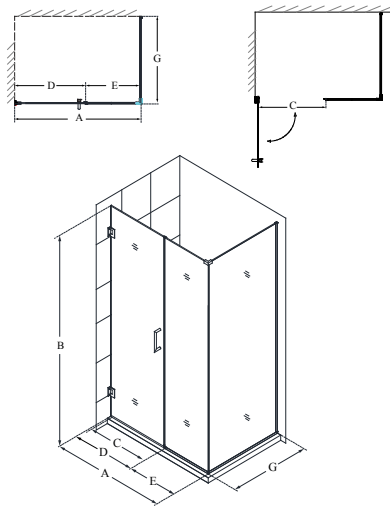

Unidoor Plus™

Configuration I

SKU	A MODEL WIDTH	B MODEL HEIGHT	C ACCESS WIDTH	D DOOR WIDTH	E INLINE PANEL WIDTH	G RETURN PANEL WIDTH	-01 CHROME	-04 BRUSHED NICKEL	-06 OIL RUBBED BRONZE	-09 SATIN BLACK
SHEN-24420300	42"	72"	27"	28"	14"	30 3/8"	-	-	-	-
SHEN-24420340	42"	72"	27"	28"	14"	34 3/8"	-	-	-	-
SHEN-24425300	42 1/2"	72"	27"	28"	14 1/2"	30 3/8"	-	-	-	-
SHEN-24425340	42 1/2"	72"	27"	28"	14 1/2"	34 3/8"	-	-	-	-
SHEN-24430300	43"	72"	28"	29"	14"	30 3/8"	-	-	-	-
SHEN-24430340	43"	72"	28"	29"	14"	34 3/8"	-	-	-	-
SHEN-24435300	43 1/2"	72"	28"	29"	14 1/2"	30 3/8"	-	-	-	-
SHEN-24435340	43 1/2"	72"	28"	29"	14 1/2"	34 3/8"	-	-	-	-
SHEN-24440300	44"	72"	29"	30"	14"	30 3/8"	-	-	-	-
SHEN-24440340	44"	72"	29"	30"	14"	34 3/8"	-	-	-	-
SHEN-24445300	44 1/2"	72"	29"	30"	14 1/2"	30 3/8"	-	-	-	-
SHEN-24445340	44 1/2"	72"	29"	30"	14 1/2"	34 3/8"	-	-	-	-
SHEN-24450300	45"	72"	22"	23"	22"	30 3/8"	-	-	-	-
SHEN-24450340	45"	72"	22"	23"	22"	34 3/8"	-	-	-	-
SHEN-24455300	45 1/2"	72"	22"	23"	22 1/2"	30 3/8"	-	-	-	-
SHEN-24455340	45 1/2"	72"	22"	23"	22 1/2"	34 3/8"	-	-	-	-
SHEN-24460300	46"	72"	23"	24"	22"	30 3/8"	-	-	-	-
SHEN-24460340	46"	72"	23"	24"	22"	34 3/8"	-	-	-	-
SHEN-24465300	46 1/2"	72"	23"	24"	22 1/2"	30 3/8"	-	-	-	-
SHEN-24465340	46 1/2"	72"	23"	24"	22 1/2"	34 3/8"	-	-	-	-
SHEN-24470300	47"	72"	24"	25"	22"	30 3/8"	-	-	-	-
SHEN-24470340	47"	72"	24"	25"	22"	34 3/8"	-	-	-	-
SHEN-24475300	47 1/2"	72"	24"	25"	22 1/2"	30 3/8"	-	-	-	-
SHEN-24475340	47 1/2"	72"	24"	25"	22 1/2"	34 3/8"	-	-	-	-
SHEN-24480300	48"	72"	25"	26"	22"	30 3/8"	-	-	-	-
SHEN-24480340	48"	72"	25"	26"	22"	34 3/8"	-	-	-	-