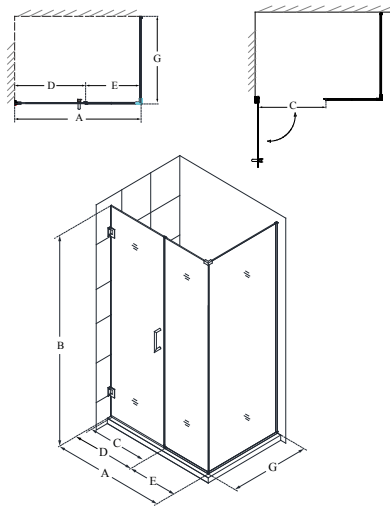

Unidoor Plus™

Configuration I

SKU	A MODEL WIDTH	B MODEL HEIGHT	C ACCESS WIDTH	D DOOR WIDTH	E INLINE PANEL WIDTH	G RETURN PANEL WIDTH	-01 CHROME	-04 BRUSHED NICKEL	-06 OIL RUBBED BRONZE	-09 SATIN BLACK
SHEN-24550300	55"	72"	24"	25"	30"	30 3/8"	-	-	-	-
SHEN-24550340	55"	72"	24"	25"	30"	34 3/8"	-	-	-	-
SHEN-24555300	55 1/2"	72"	24"	25"	30 1/2"	30 3/8"	-	-	-	-
SHEN-24555340	55 1/2"	72"	24"	25"	30 1/2"	34 3/8"	-	-	-	-
SHEN-24560300	56"	72"	25"	26"	30"	30 3/8"	-	-	-	-
SHEN-24560340	56"	72"	25"	26"	30"	34 3/8"	-	-	-	-
SHEN-24565300	56 1/2"	72"	25"	26"	30 1/2"	30 3/8"	-	-	-	-
SHEN-24565340	56 1/2"	72"	25"	26"	30 1/2"	34 3/8"	-	-	-	-
SHEN-24570300	57"	72"	26"	27"	30"	30 3/8"	-	-	-	-
SHEN-24570340	57"	72"	26"	27"	30"	34 3/8"	-	-	-	-
SHEN-24575300	57 1/2"	72"	26"	27"	30 1/2"	30 3/8"	-	-	-	-
SHEN-24575340	57 1/2"	72"	26"	27"	30 1/2"	34 3/8"	-	-	-	-
SHEN-24580300	58"	72"	27"	28"	30"	30 3/8"	-	-	-	-
SHEN-24580340	58"	72"	27"	28"	30"	34 3/8"	-	-	-	-
SHEN-24585300	58 1/2"	72"	27"	28"	30 1/2"	30 3/8"	-	-	-	-
SHEN-24585340	58 1/2"	72"	27"	28"	30 1/2"	34 3/8"	-	-	-	-
SHEN-24590300	59"	72"	28"	29"	30"	30 3/8"	-	-	-	-
SHEN-24590340	59"	72"	28"	29"	30"	34 3/8"	-	-	-	-
SHEN-24595300	59 1/2"	72"	28"	29"	30 1/2"	30 3/8"	-	-	-	-
SHEN-24595340	59 1/2"	72"	28"	29"	30 1/2"	34 3/8"	-	-	-	-
SHEN-24600300	60"	72"	29"	30"	30"	30 3/8"	-	-	-	-
SHEN-24600340	60"	72"	29"	30"	30"	34 3/8"	-	-	-	-
SHEN-24605300	60 1/2"	72"	29"	30"	30 1/2"	30 3/8"	-	-	-	-
SHEN-24605340	60 1/2"	72"	29"	30"	30 1/2"	34 3/8"	-	-	-	-