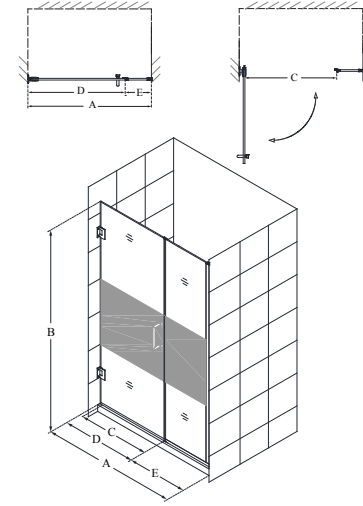

Unidoor Plus™

Configuration F (Half-Frosted Glass)

SKU	A MODEL WIDTH	B MODEL HEIGHT	C ACCESS WIDTH	D DOOR WIDTH	E INLINE PANEL WIDTH	-01 CHROME	-04 BRUSHED NICKEL	-06 OIL RUBBED BRONZE	-09 SATIN BLACK
SHDR-242907210-HFR	29" - 29 1/2"	72"	22"	23"	6"	-	-	-	-
SHDR-242957210-HFR	29 1/2" - 30"	72"	22"	23"	6 1/2"	-	-	-	-
SHDR-243007210-HFR	30" - 30 1/2"	72"	23"	24"	6"	-	-	-	-
SHDR-243057210-HFR	30 1/2" - 31"	72"	23"	24"	6 1/2"	-	-	-	-
SHDR-243107210-HFR	31" - 31 1/2"	72"	24"	25"	6"	-	-	-	-
SHDR-243157210-HFR	31 1/2" - 32"	72"	24"	25"	6 1/2"	-	-	-	-
SHDR-243207210-HFR	32" - 32 1/2"	72"	25"	26"	6"	-	-	-	-
SHDR-243257210-HFR	32 1/2" - 33"	72"	25"	26"	6 1/2"	-	-	-	-
SHDR-243307210-HFR	33" - 33 1/2"	72"	26"	27"	6"	-	-	-	-
SHDR-243357210-HFR	33 1/2" - 34"	72"	26"	27"	6 1/2"	-	-	-	-
SHDR-243407210-HFR	34" - 34 1/2"	72"	27"	28"	6"	-	-	-	-
SHDR-243457210-HFR	34 1/2" - 35"	72"	27"	28"	6 1/2"	-	-	-	-
SHDR-243507210-HFR	35" - 35 1/2"	72"	28"	29"	6"	-	-	-	-
SHDR-243557210-HFR	35 1/2" - 36"	72"	28"	29"	6 1/2"	-	-	-	-
SHDR-243607210-HFR	36" - 36 1/2"	72"	29"	30"	6"	-	-	-	-
SHDR-243657210-HFR	36 1/2" - 37"	72"	29"	30"	6 1/2"	-	-	-	-
SHDR-243707210-HFR	37" - 37 1/2"	72"	22"	23"	14"	-	-	-	-
SHDR-243757210-HFR	37 1/2" - 38"	72"	22"	23"	14 1/2"	-	-	-	-
SHDR-243807210-HFR	38" - 38 1/2"	72"	23"	24"	14"	-	-	-	-
SHDR-243857210-HFR	38 1/2" - 39"	72"	23"	24"	14 1/2"	-	-	-	-
SHDR-243907210-HFR	39" - 39 1/2"	72"	24"	25"	14"	-	-	-	-
SHDR-243957210-HFR	39 1/2" - 40"	72"	24"	25"	14 1/2"	-	-	-	-
SHDR-244007210-HFR	40" - 40 1/2"	72"	25"	26"	14"	-	-	-	-
SHDR-244057210-HFR	40 1/2" - 41"	72"	25"	26"	14 1/2"	-	-	-	-
SHDR-244107210-HFR	41" - 41 1/2"	72"	26"	27"	14"	-	-	-	-
SHDR-244157210-HFR	41 1/2" - 42"	72"	26"	27"	14 1/2"	-	-	-	-