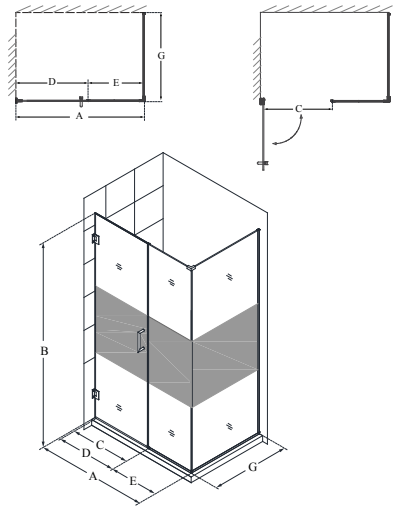

Unidoor Plus™

Configuration I (Half-Frosted Glass)

SKU	A MODEL WIDTH	B MODEL HEIGHT	C ACCESS WIDTH	D DOOR WIDTH	E INLINE PANEL WIDTH	G RETURN PANEL WIDTH	-01 CHROME	-04 BRUSHED NICKEL	-06 OIL RUBBED BRONZE	-09 SATIN BLACK
SHEN-24485300-HFR	48 1/2"	72"	25"	26"	22 1/2"	30 3/8"	-	-	-	-
SHEN-24485340-HFR	48 1/2"	72"	25"	26"	22 1/2"	34 3/8"	-	-	-	-
SHEN-24490300-HFR	49"	72"	26"	27"	22"	30 3/8"	-	-	-	-
SHEN-24490340-HFR	49"	72"	26"	27"	22"	34 3/8"	-	-	-	-
SHEN-24495300-HFR	49 1/2"	72"	26"	27"	22 1/2"	30 3/8"	-	-	-	-
SHEN-24495340-HFR	49 1/2"	72"	26"	27"	22 1/2"	34 3/8"	-	-	-	-
SHEN-24500300-HFR	50"	72"	27"	28"	22"	30 3/8"	-	-	-	-
SHEN-24500340-HFR	50"	72"	27"	28"	22"	34 3/8"	-	-	-	-
SHEN-24505300-HFR	50 1/2"	72"	27"	28"	22 1/2"	30 3/8"	-	-	-	-
SHEN-24505340-HFR	50 1/2"	72"	27"	28"	22 1/2"	34 3/8"	-	-	-	-
SHEN-24510300-HFR	51"	72"	28"	29"	22"	30 3/8"	-	-	-	-
SHEN-24510340-HFR	51"	72"	28"	29"	22"	34 3/8"	-	-	-	-
SHEN-24515300-HFR	51 1/2"	72"	28"	29"	22 1/2"	30 3/8"	-	-	-	-
SHEN-24515340-HFR	51 1/2"	72"	28"	29"	22 1/2"	34 3/8"	-	-	-	-
SHEN-24520300-HFR	52"	72"	29"	30"	22"	30 3/8"	-	-	-	-
SHEN-24520340-HFR	52"	72"	29"	30"	22"	34 3/8"	-	-	-	-
SHEN-24525300-HFR	52 1/2"	72"	29"	30"	22 1/2"	30 3/8"	-	-	-	-
SHEN-24525340-HFR	52 1/2"	72"	29"	30"	22 1/2"	34 3/8"	-	-	-	-
SHEN-24530300-HFR	53"	72"	22"	23"	30"	30 3/8"	-	-	-	-
SHEN-24535300-HFR	53 1/2"	72"	22"	23"	30"	34 3/8"	-	-	-	-
SHEN-24530340-HFR	53"	72"	22"	23"	30 1/2"	30 3/8"	-	-	-	-
SHEN-24535340-HFR	53 1/2"	72"	22"	23"	30 1/2"	34 3/8"	-	-	-	-
SHEN-24540300-HFR	54"	72"	23"	24"	30"	30 3/8"	-	-	-	-
SHEN-24545300-HFR	54 1/2"	72"	23"	24"	30"	34 3/8"	-	-	-	-
SHEN-24540340-HFR	54"	72"	23"	24"	30 1/2"	30 3/8"	-	-	-	-
SHEN-24545340-HFR	54 1/2"	72"	23"	24"	30 1/2"	34 3/8"	-	-	-	-