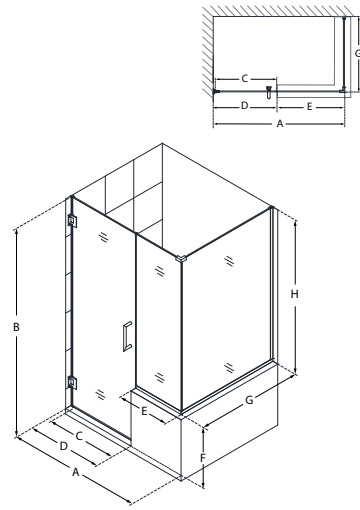

Unidoor Plus™

Configuration J