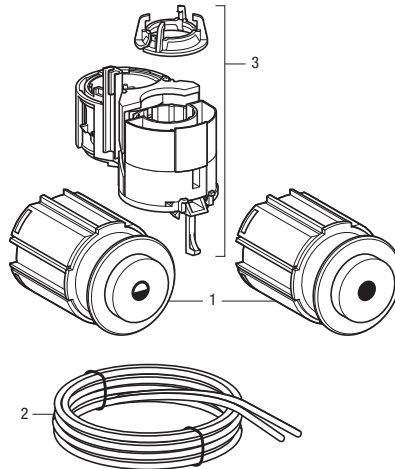

Replacement Parts for WC20 and HyTouch WC Halfmoon Actuators

Item No.	Model No.	Description	List Price
1	241.199.11.1	Push button, single-flush, for HyTouch WC flush control, Alpine White	$48.00
1	241.199.21.1	Push button, single-flush, for HyTouch WC flush control, Polished Chrome	53.00
1	115.114.FW.1	Push button, single-flush, for HyTouch WC flush control, Brushed SS	202.00
1	115.992.21.1	Push button, dual-flush, for HyTouch WC flush control, Polished Chrome	202.00
1	115.992.46.1	Push button, dual-flush, for HyTouch WC flush control, Satin Chrome	202.00
1	115.999.21.1	Push button, dual-flush, for HyTouch WC flush control, Polished Chrome	128.00
2	256.000.00.1	Pneumatic hose, 3.5 m, single-flush	5.00
2	240.575.00.1	Pneumatic hose, 2.0 m, dual-flush	6.00
3	240.573.00.1	Pneumatic lifter, single-flush	19.00
3	240.574.00.1	Pneumatic Lifter, dual-flush	24.00

115.114

115.992

115.999