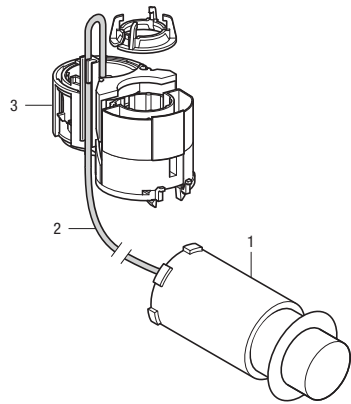

Replacement Parts for WC20 and HyTouch WC Halfmoon Actuators

Item No.	Model No.	Description	List Price
1	241.199.11.1	Push button, single-flush, for HyTouch WC flush control, Alpine White	$48.00
1	241.199.21.1	Push button, single-flush, for HyTouch WC flush control, Polished Chrome	53.00
1	115.114.FW.1	Push button, single-flush, for HyTouch WC flush control, Brushed SS	202.00
1	115.992.21.1	Push button, dual-flush, for HyTouch WC flush control, Polished Chrome	202.00
1	115.992.46.1	Push button, dual-flush, for HyTouch WC flush control, Satin Chrome	202.00
1	115.999.21.1	Push button, dual-flush, for HyTouch WC flush control, Polished Chrome	128.00
2	256.000.00.1	Pneumatic hose, 3.5 m, single-flush	5.00
2	240.575.00.1	Pneumatic hose, 2.0 m, dual-flush	6.00
3	240.573.00.1	Pneumatic lifter, single-flush	19.00
3	240.574.00.1	Pneumatic Lifter, dual-flush	24.00

115.114