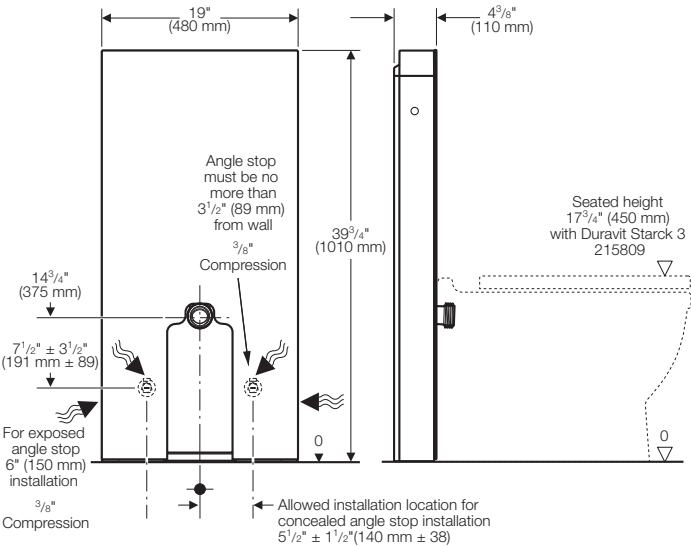

Model No.	Description
131.144.SF.1	Geberit Monolith for floor-mounted toilets, White Glass with Duravit Starck 3 WC and Seat/Lid
131.144.SG.1	Geberit Monolith for floor-mounted toilets, Black Glass with Duravit Starck 3 WC and Seat/Lid

Consists of:
(1) Geberit Monolith 131.126.xx.1 (SF=white; SG=black)
(1) Geberit Toilet Outlet 131.127.29.1
(1) Duravit Starck 3 Floor Mounted Elongated Toilet, White 131.128.11.1 (Duravit 215809)
(1) Soft Close Seat and Lid for Duravit Starck 3 131.142.11.1 (Duravit 006339)

131.145.SF.1	Geberit Monolith for floor-mounted toilets, White Glass with Outlet
131.145.SG.1	Geberit Monolith for floor-mounted toilets, Black Glass with Outlet

Consists of:
(1) Geberit Monolith 131.126.xx.1 (SF=white; SG=black)
(1) Geberit Toilet Outlet 131.127.29.1
Mates with Duravit Starck 3 Floor Mounted Elongated Toilet, White 215809 (sold separately)
Contact Duravit.
Mates with any Seat and Lid for Duravit Starck 3 Elongated (sold separately) Contact Duravit.

1. Complies with the latest editions of:
2. ASME: A112.6.2, A112.19.5, A112.19.14
   - ANSI Z124.4
   - CSA B125.3
   - ANSI/ASSE 1002
   - IAPMO PS-50
   - ASME A112.19.2

Complies with the American Disabilities Act (ADA) when installed per the requirements of the latest ADA Standards for Accessible Design.

ARCHITECT/ENGINEER APPROVAL

Job Name _____

Date _____ Quantity _____

Model Specified _____

Variations Specified _____

Customer/Wholesaler _____

Contractor _____

Architect _____