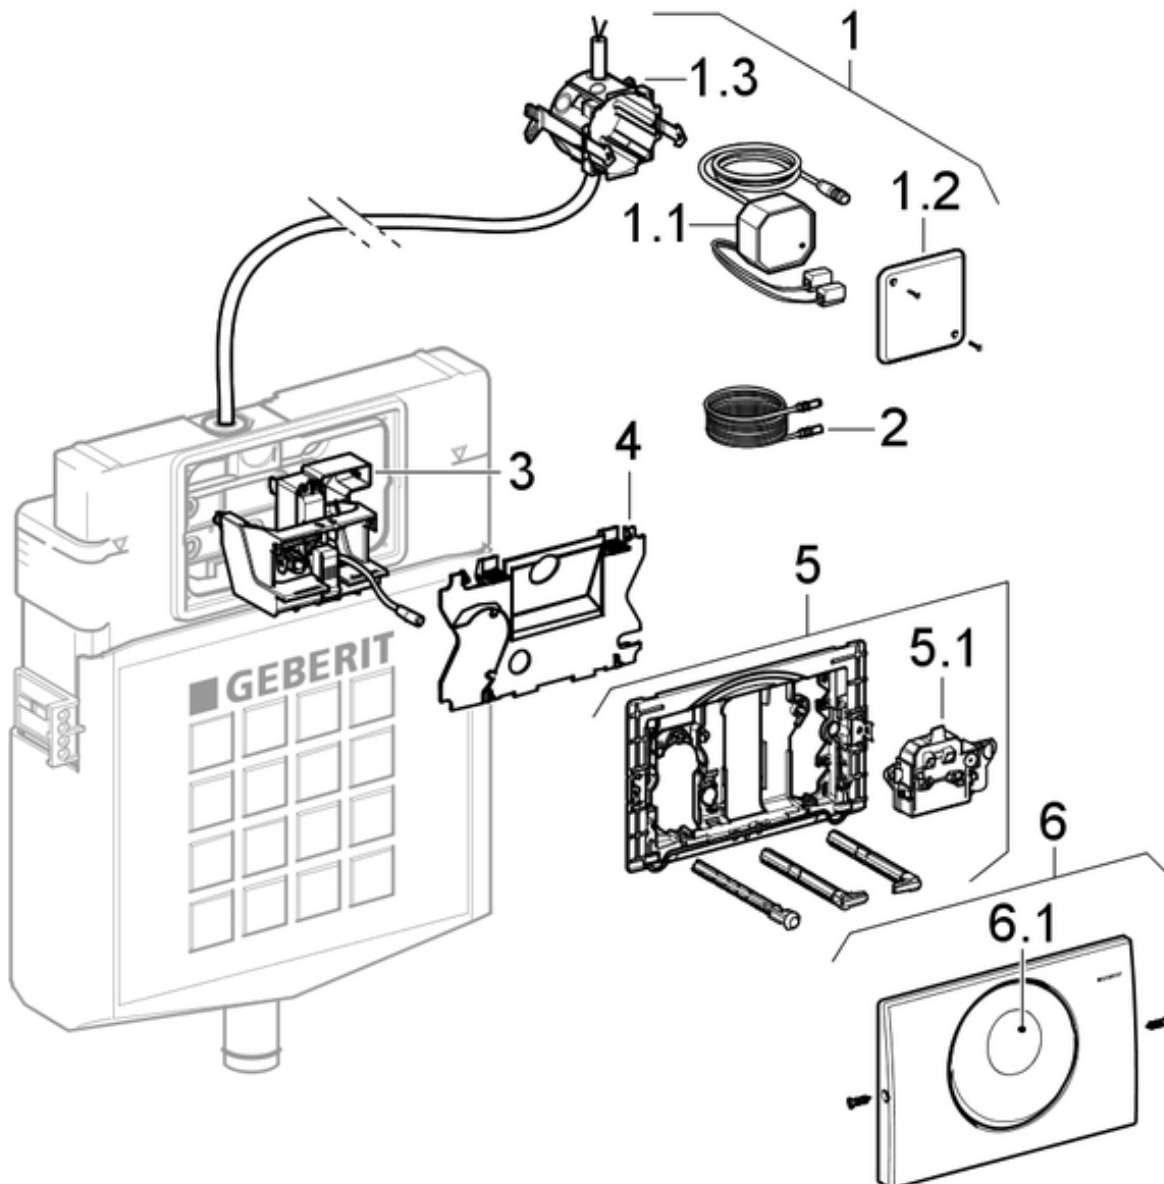

HyTronic WC flush control, infrared/mains

Year of manufacture 2004-

115.890.00.1

Model name:
HyTronic
Assembly group:

Dimension / Design:
Mambo actuator plate
PA number:

Pos.	Description	Article no.	Comment
1	WC-ctrl inst set w/PSU	115.861.00.1	
1.1	power supply unit WC-ctrl	241.149.00.1	
1.2	cover for housing for electric socket	241.161.00.1	
1.3	housing for electric socket for PSU	241.302.00.1	
2	extension mains cable L2m WC-ctrl	241.831.00.1	
3	lifting dev WC-ctrl w/servomotor	241.150.00.1	
4	protection plate HyTr WC-ctrl Mambo	241.303.00.1	
5	mf WC-ctrl w/sensor-electronics	242.593.00.1	Mounting frame can be installed without tool
5.1	control electronics HyTr WC-ctrl Mambo	241.476.00.1	
6	act pl HyTronic WC-ctrl IR Mambo	241.477.00.1	
6.1	IR window w/ adapter HyTr WC-ctrl Mambo	241.478.00.1	

> HyTronic remote controls

> Geberit UP300 concealed cistern for PEX connector, front actuation