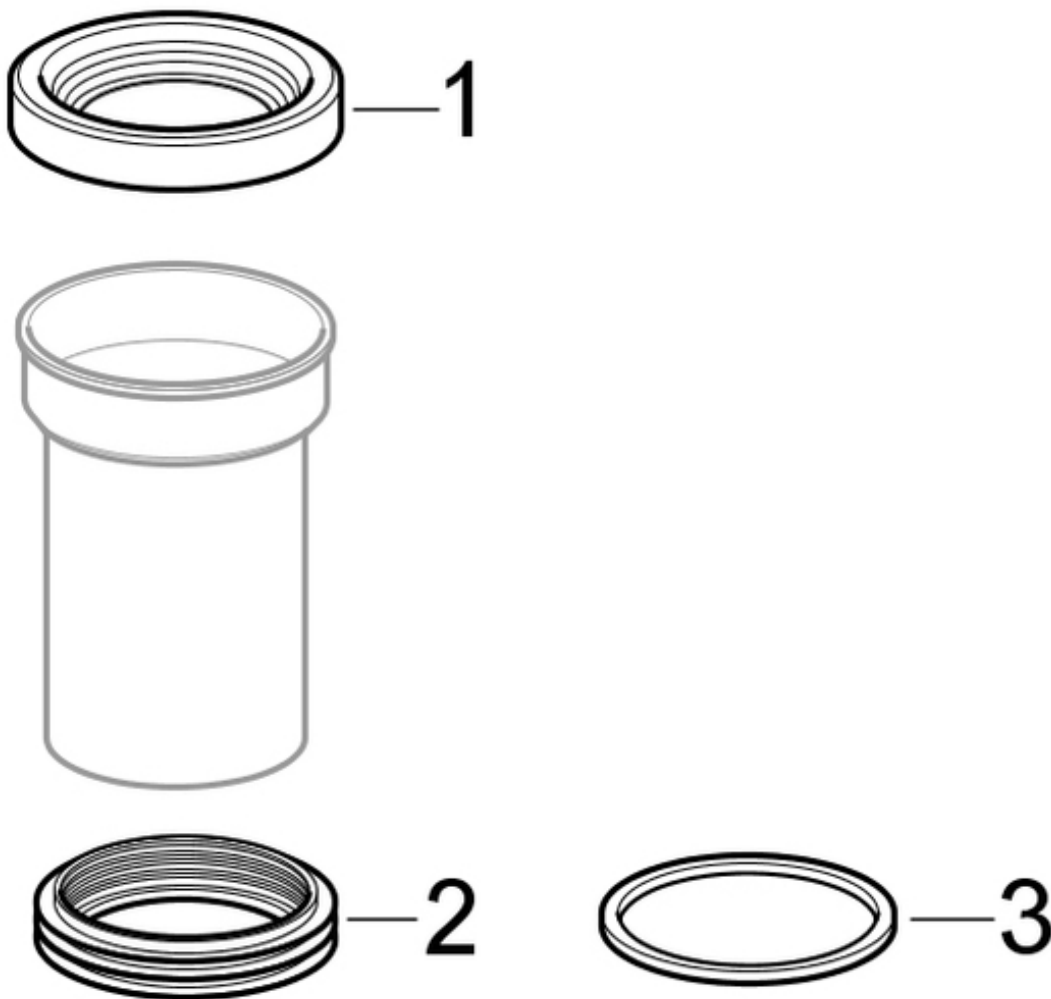

Connection sleeve for WC

Year of manufacture 1990-

152.400.16.1

152.402.16.1

Pos.	Description	Article no.	Comment
1	Rubber collar for WC connector, dia. 97-107 mm	152.424.00.1	
2	Rubber seal for HDPE socket for floor mounted WC, dia. 110 x 120-125 mm	152.497.00.1	
3	round cord ring EPDM di110x8 40IRHD	367.708.00.1	