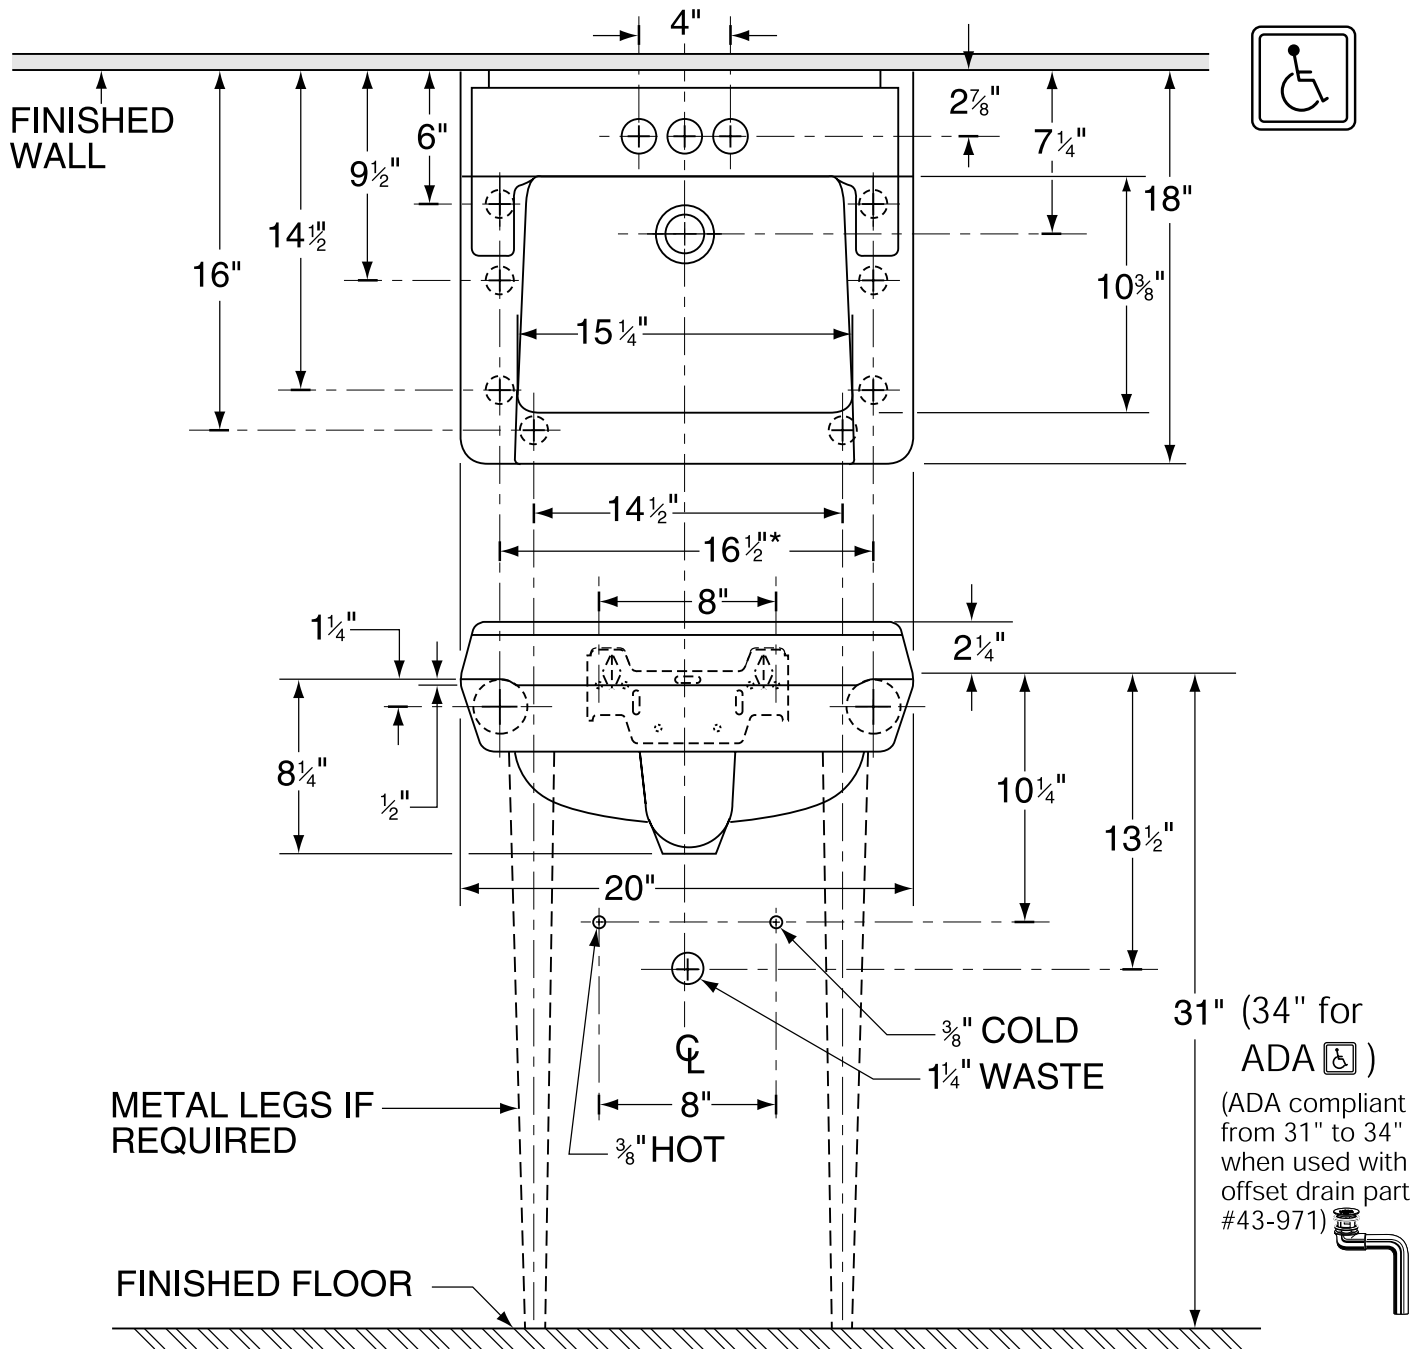

NOTES:
All dimensions are in inches.
*Can be specified for use with concealed or exposed bracket chair carrier. Punchings available on special order only.
Illustrations may not be drawn to scale.
PLUMBERS NOTE:
Provide suitable reinforcement for all wall supports.

IMPORTANT:
Dimensions of fixtures are nominal and may vary within the range of tolerances established by ASME Standard A 112.19.2.