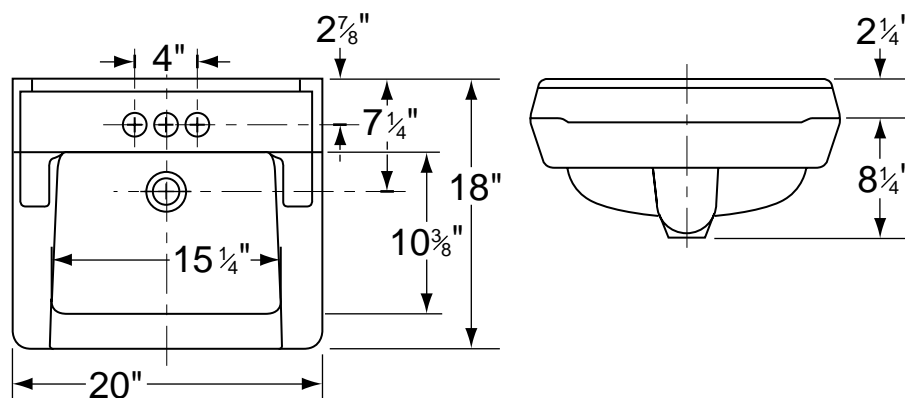

### Features:

- 20" x 18" Wall-Hung Lavatory
- 4" Faucet Centers
- 15" x 10 3/8" Bowl
- Two Integral Self-Draining Soap Dishes
- Concealed Front Overflow
- Fast Aligning One-Piece Wall Hanger
- Optional for use with Concealed Chair Carrier
- ADA Compliant

### Dimensions:

Height .....	10 1/2"
Width .....	20"
Depth .....	18"
Shipping Weight .....	35 lbs

Faucet not included