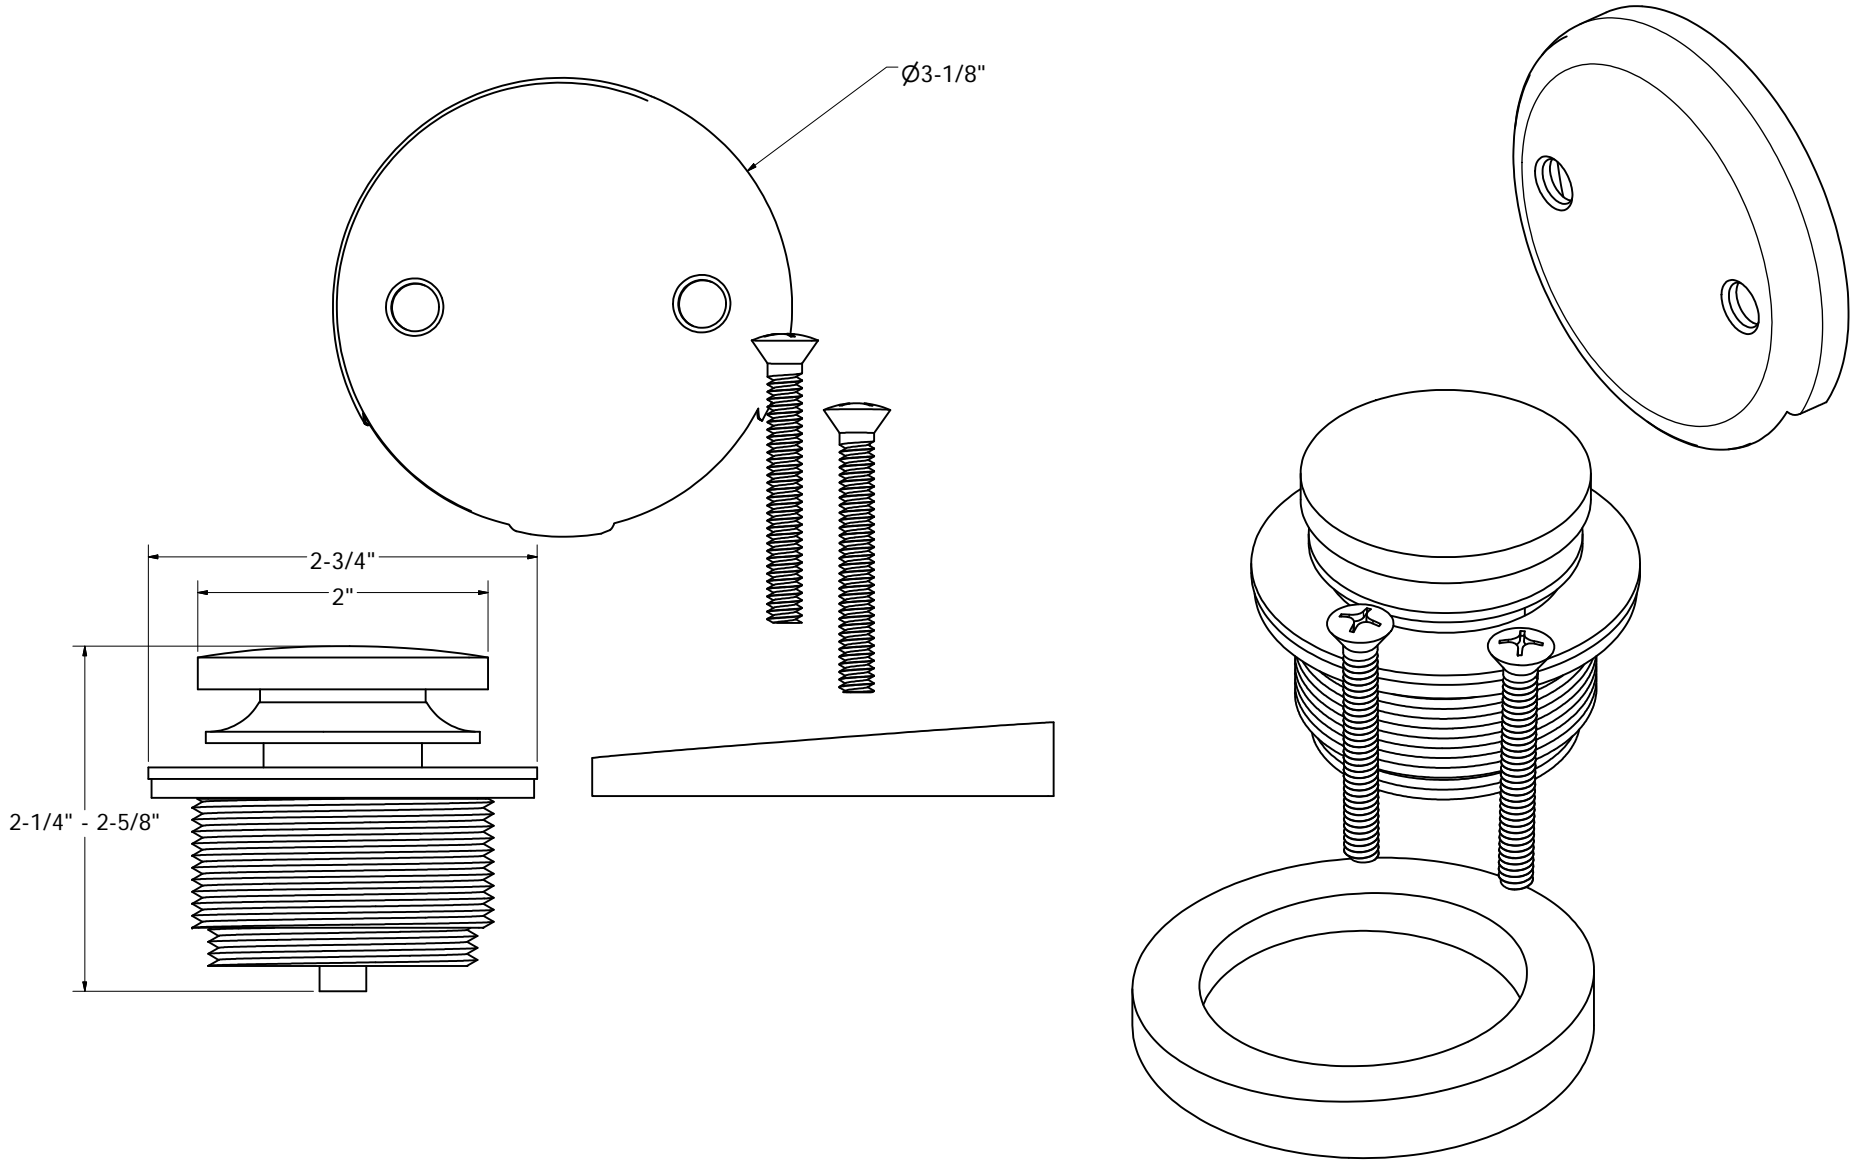

# TOE TOUCH CONVERSION KIT

	PHONE NUMBER 1-800-355-6637	PART NO.	B5156NP	B5156PS	B5156RB	B5156WB	
	FAX NUMBER 1-800-462-6991						
	SCALE 1.5 : 1	DATE 12-07-12	# HOLES	2	2	2	2
	SHEET 1 OF 1		FINISH	PEARL NICKEL	POLISHED STAINLESS	OIL RUBBED BRONZE	OLD WORLD BRONZE
DRAWN BY ASHLEY KRALOVEC							