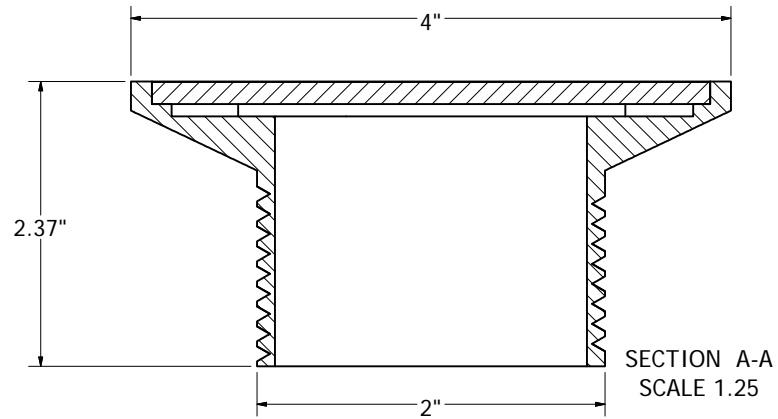

2" BRASS SPUD W/ 4" SPAURE STRAINER

PHONE NUMBER
1-800-355-6637
 FAX NUMBER
1-800-462-6991
 SCALE 1.25 : 1 DATE 8-19-11
 SHEET
1 OF 1
 DRAWN BY
ASHLEY KRALOVEC

PART NO.	D60942	D6094BN	D6094NP	D6094PB	D6094RB	D6094WB
FINISH	CHROME PLATED	BRUSHED NICKEL	PEARL NICKEL	POLISHED BRASS	OIL RUBBED BRONZE	OLD WORLD BRONZE