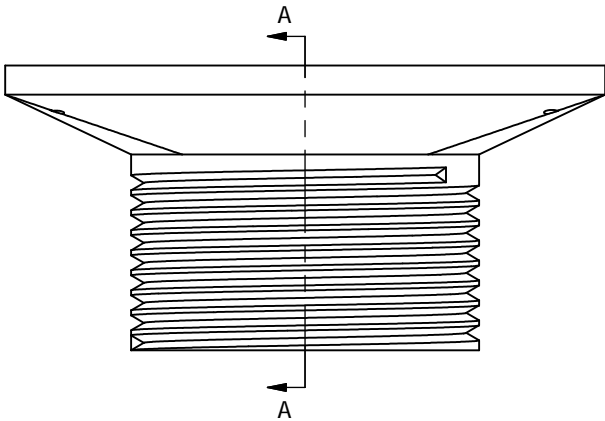

2" BRASS SPUD W/ 4" SPAURE STRAINER

PHONE NUMBER
1-800-355-6637
 FAX NUMBER
1-800-462-6991
 SCALE 1.25 : 1 DATE 8-19-11
 SHEET
1 OF 1
 DRAWN BY
ASHLEY KRALOVEC

PART NO.	D60942	D6094BN	D6094NP	D6094PB	D6094RB	D6094WB
FINISH	CHROME PLATED	BRUSHED NICKEL	PEARL NICKEL	POLISHED BRASS	OIL RUBBED BRONZE	OLD WORLD BRONZE