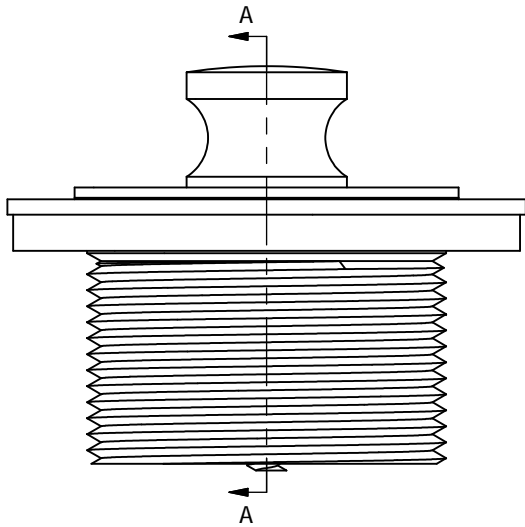

FRICTION LIFT TUB DRAIN

PHONE NUMBER
1-800-355-6637
 FAX NUMBER
1-800-462-6991
 SCALE 2 : 1 DATE 8-25-11
 SHEET
1 OF 1
 DRAWN BY
ASHLEY KRALOVEC

PART NO.	P3561BN	P3561BS	P3561NP	P35068	P3561PN	P3561PS
FINISH	BRUSHED NICKEL	BRUSHED STAINLESS	PEARL NICKEL	POLISHED BRASS	POLISHED NICKEL	POLISHE STAINLESS