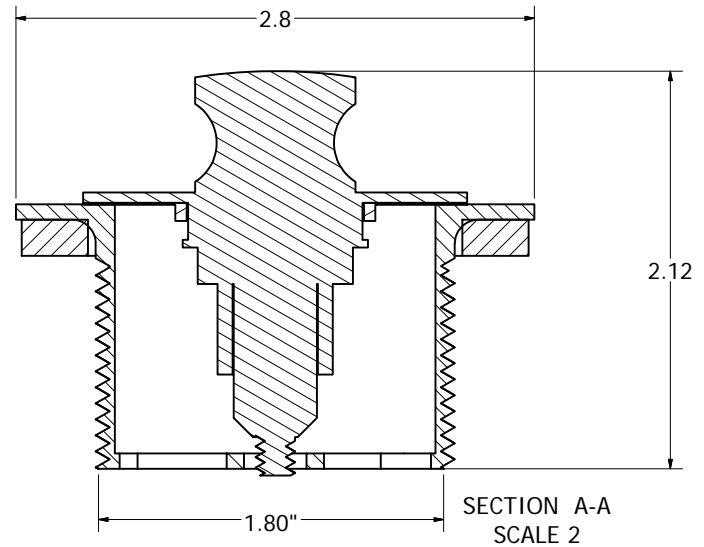

FRICTION LIFT TUB DRAIN

PHONE NUMBER
1-800-355-6637
 FAX NUMBER
1-800-462-6991
 SCALE 2 : 1 DATE 8-25-11
 SHEET
1 OF 1
 DRAWN BY
ASHLEY KRALOVEC

PART NO.	P3561BN	P3561BS	P3561NP	P35068	P3561PN	P3561PS
FINISH	BRUSHED NICKEL	BRUSHED STAINLESS	PEARL NICKEL	POLISHED BRASS	POLISHED NICKEL	POLISHE STAINLESS