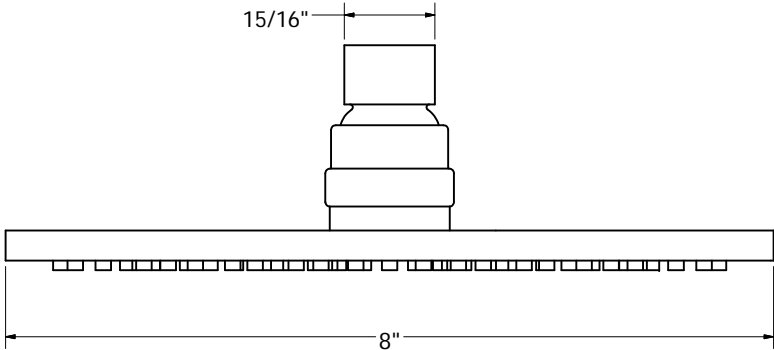

SHOWER HEAD WITH RUBBER TIPS

PHONE NUMBER 1-800-355-6637 FAX NUMBER 1-800-462-6991 SCALE 1 : 1 DATE 01-04-13 SHEET 1 OF 1 DRAWN BY ASHLEY KRALOVEC	PART NO.	S01092	S0192BN	S0192RB	S0192WB
	FINISH	CHROME PLATED	BRUSHED NICKEL	OIL RUBBED BRONZE	OLD WORLD BRONZE
	SIZE	8"	8"	8"	8"