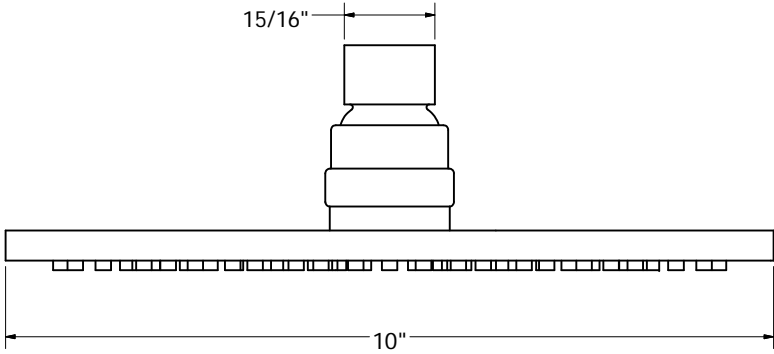

SHOWER HEAD WITH RUBBER TIPS

PHONE NUMBER 1-800-355-6637 FAX NUMBER 1-800-462-6991 SCALE .75 : 1 DATE 01-04-13 SHEET 1 OF 1 DRAWN BY ASHLEY KRALOVEC	PART NO.	S01093	S0193BN	S0193RB	S0193WB
	FINISH	CHROME PLATED	BRUSHED NICKEL	OIL RUBBED BRONZE	OLD WORLD BRONZE
	SIZE	10"	10"	10"	10"