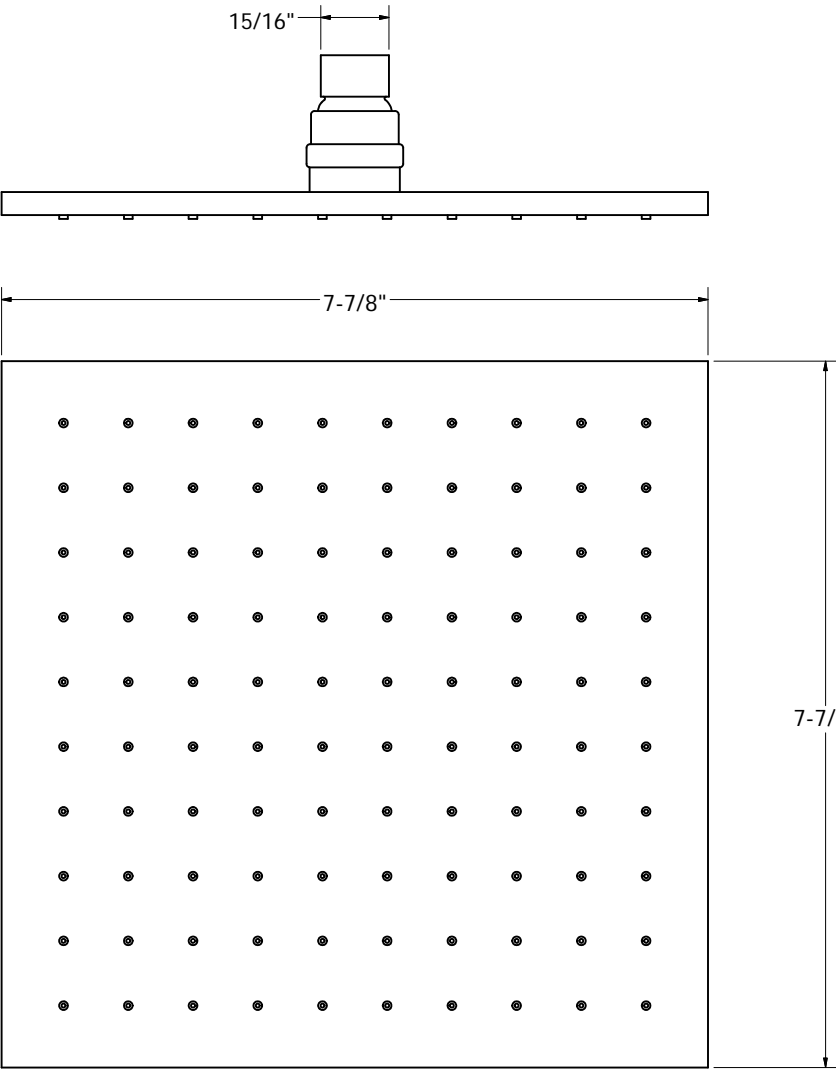

SHOWER HEAD WITH RUBBER TIPS

PHONE NUMBER
1-800-355-6637
 FAX NUMBER
1-800-462-6991
 SCALE .8 : 1 DATE 01-04-13
 SHEET **1 OF 1**
 DRAWN BY
ASHLEY KRALOVEC

PART NO.	S01094	S0194BN	S0194RB	S0194WB
FINISH	CHROME PLATED	BRUSHED NICKEL	OIL RUBBED BRONZE	OLD WORLD BRONZE
SIZE	8"	8"	8"	8"