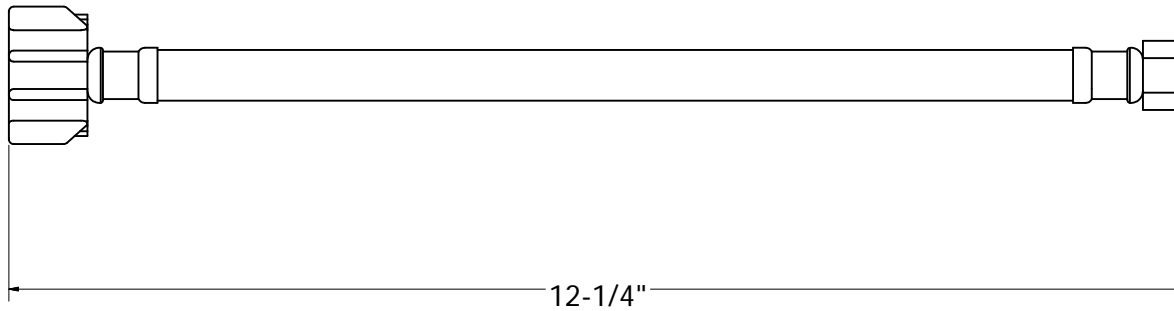

# FLEIBLE STAINLESS-STEEL PLUMBING CONNECTORS

PHONE NUMBER  
1-800-355-6637  
FAX NUMBER  
1-800-462-6991  
SCALE 1 : 1 DATE 4-25-13  
SHEET 1 OF 1  
DRAWN BY  
ASHLEY KRALOVEC

PART NO.	S04216	S04217	S04218	S04219
OD X BC	3/8" X 7/8"	3/8" X 7/8"	3/8" X 7/8"	3/8" 7/8"
LENGTH	9	12	16	20