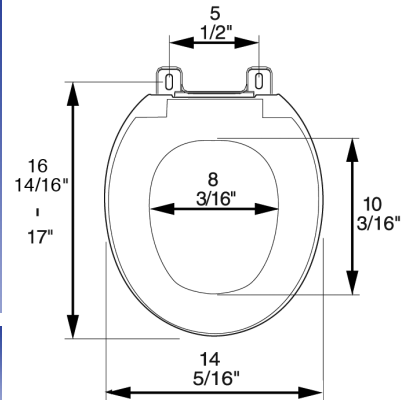

Seat shall be Comfort™ Seats

Model Number C3B3RSL-00 Round CFWC C3B3ESL-00 Elongated CFWC

EZ Close™ & QuickClean™ Premium Plastic Toilet Seat

Category

RESIDENTIAL

Features

- Patented Comfort™ Seats EZ Close™ damper system
- Easy to Clean - Lift off QuickClean™ design hinge covers and pull seat forward to remove
- Strong & durable - injection molded of high-impact, chemically resistant polypropylene
- Comfortable, ergonomically designed ring
- Extra thick, contoured ring provides greater support
- Durable, rust-free installation hardware
- Molded-in bumpers for added safety and comfort
- Rubber hinge pads keep seat secure and stable
- Easy, self-aligning, top mount installation with just a screwdriver

Seat Color/Finish

Specify white

Hinge Color/Finish

Specify white

Product Specifications

Hinge Design: Heavy duty EZ Close™ damper system

Ring Thickness: 5/8"

Ring Thickness with Bumper: 7/8"

Height of Seat with Cover: 1 3/4"

Size: ANSI Standard Toilet - Meets Z124.5 Section 5.1.2

Additional Information

All seats feature UV protection.

Easy Installation

Lift and Pull Cleaning Instructions