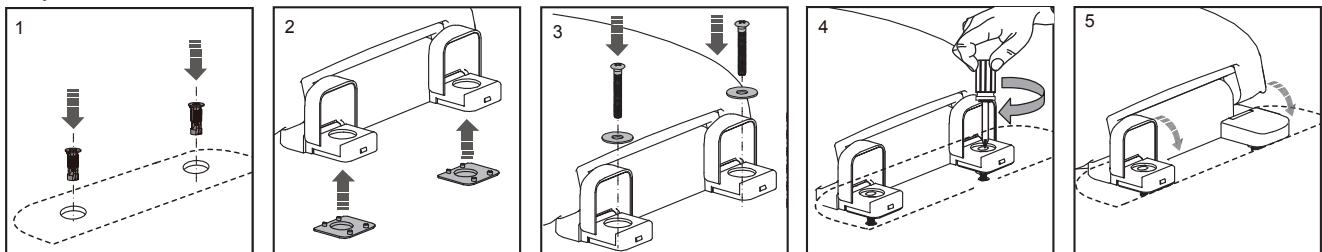

Height of Seat with Cover: 1 3/4"

Size: ANSI Standard Toilet - Meets Z124.5 Section 5.1.2

Additional Information

All seats feature UV protection.

Easy Installation

Lift and Pull Cleaning Instructions