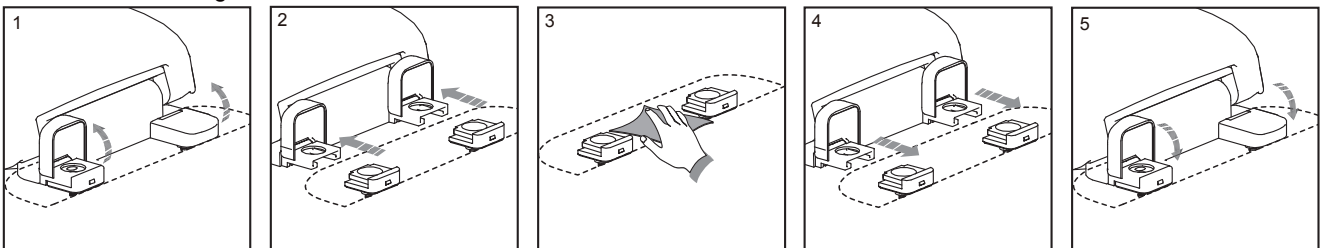

comfort™ seats

EZ CLOSE™ & QuickClean™

Comfort™ Seats makes it easier to clean your toilet seat!

- Patented Comfort™ Seats EZ Close™ damper system
- **Easy to Clean** - Lift off QuickClean™ design hinge covers and pull seat forward to remove
- Strong & durable - injection molded of high-impact, chemically resistant polypropylene
- Comfortable, ergonomically designed ring
- Extra thick, contoured ring provides greater support
- Durable, rust-free installation hardware
- Molded-in bumpers for added safety and comfort
- Rubber hinge pads keep seat secure and stable
- Easy, self-aligning, top mount installation with just a screwdriver

SEAT COLOR	HINGE COLOR	ROUND	ELONGATED
WHITE	WHITE	C3B3RSL-00	C3B3ESL-00

Please consult your pricing schedule for details on pricing information.

Easy Installation

Lift and Pull Cleaning Instructions

00844-01

Seat shall be Comfort™ Seats

Model Number C3B3RSL-00 Round CFWC C3B3ESL-00 Elongated CFWC

EZ Close™ & QuickClean™ Premium Plastic Toilet Seat

Category

RESIDENTIAL

Features

- Patented Comfort™ Seats EZ Close™ damper system
- Easy to Clean - Lift off QuickClean™ design hinge covers and pull seat forward to remove
- Strong & durable - injection molded of high-impact, chemically resistant polypropylene
- Comfortable, ergonomically designed ring
- Extra thick, contoured ring provides greater support
- Durable, rust-free installation hardware
- Molded-in bumpers for added safety and comfort
- Rubber hinge pads keep seat secure and stable
- Easy, self-aligning, top mount installation with just a screwdriver

Seat Color/Finish

Specify white

Hinge Color/Finish

Specify white

Product Specifications

Hinge Design: Heavy duty EZ Close™ damper system

Ring Thickness: 5/8"

Ring Thickness with Bumper: 7/8"