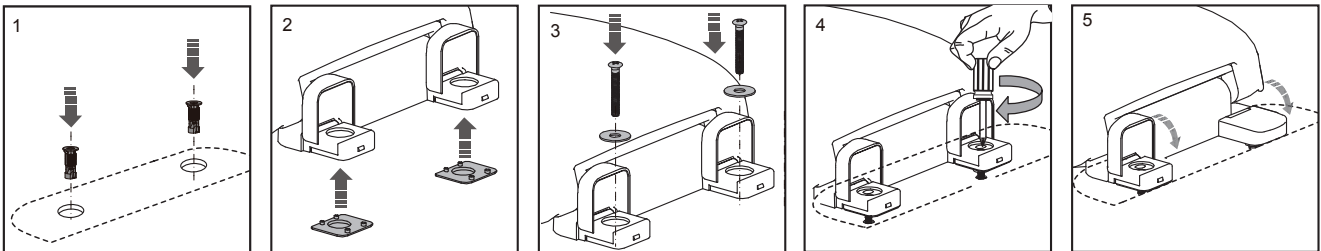

comfort™ seats

EZ CLOSE™ & QuickClean™

Comfort™ Seats makes it easier to clean your toilet seat!

- Patented Comfort™ Seats EZ Close™ damper system
- **Easy to Clean** - Lift off QuickClean™ design hinge covers and pull seat forward to remove
- Strong & durable - injection molded of high-impact, chemically resistant polypropylene
- Comfortable, ergonomically designed ring
- Extra thick, contoured ring provides greater support
- Durable, rust-free installation hardware
- Molded-in bumpers for added safety and comfort
- Rubber hinge pads keep seat secure and stable
- Easy, self-aligning, top mount installation with just a screwdriver

SEAT COLOR	HINGE COLOR	ROUND	ELONGATED
WHITE	WHITE	C3B3RSL-00	C3B3ESL-00

Please consult your pricing schedule for details on pricing information.

Easy Installation

Lift and Pull Cleaning Instructions

00844-01

Seat shall be Comfort™ Seats

Model Number C3B3RSL-00 Round CFWC C3B3ESL-00 Elongated CFWC

EZ Close™ & QuickClean™ Premium Plastic Toilet Seat

Category

RESIDENTIAL

Features

- Patented Comfort™ Seats EZ Close™ damper system
- Easy to Clean - Lift off QuickClean™ design hinge covers and pull seat forward to remove
- Strong & durable - injection molded of high-impact, chemically resistant polypropylene
- Comfortable, ergonomically designed ring
- Extra thick, contoured ring provides greater support
- Durable, rust-free installation hardware
- Molded-in bumpers for added safety and comfort
- Rubber hinge pads keep seat secure and stable
- Easy, self-aligning, top mount installation with just a screwdriver

Seat Color/Finish

Specify white

Hinge Color/Finish

Specify white

Product Specifications

Hinge Design: Heavy duty EZ Close™ damper system

Ring Thickness: 5/8"

Ring Thickness with Bumper: 7/8"