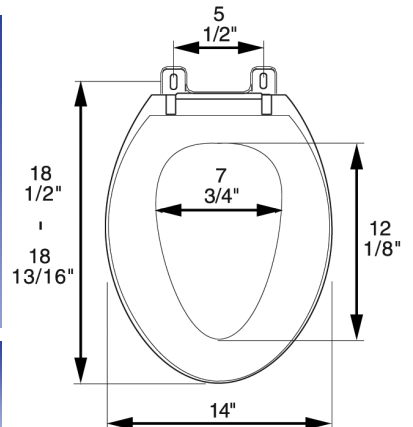

Seat Color/Finish

Specify white

Hinge Color/Finish

Specify white

Product Specifications

Hinge Design: Heavy duty EZ Close™ damper system

Ring Thickness: 5/8"

Ring Thickness with Bumper: 7/8"

Height of Seat with Cover: 1 3/4"

Size: ANSI Standard Toilet - Meets Z124.5 Section 5.1.2

Additional Information

All seats feature UV protection.

Easy Installation

Lift and Pull Cleaning Instructions