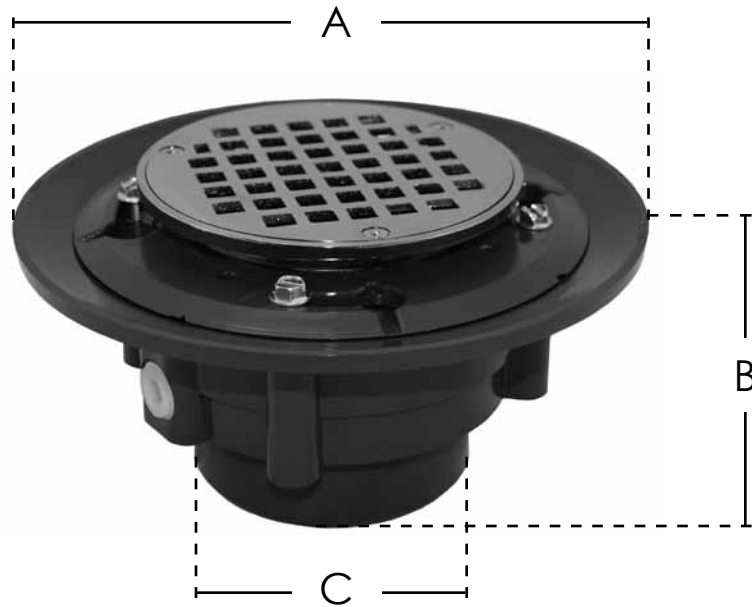

SPECIFICATION SUBMITTAL SHEET

JONES STEPHENS CORPORATION

3" x 4" HEAVY DUTY PVC SHOWER DRAIN WITH 3 1/2" SPUD AND 5" STRAINER

PART NO. D49-91BN

features & benefits

- Metal spud
- Round strainer
- For multi-head showers

This product and others like it can be found in the Jones Stephens catalog. Call today to order your catalog or download it from our website:
www.plumbest.com

PART NO.	(BASE + SPUD)	STRAINER	A	B	C
□ D49-91BN	(D49-804 + D60-91BN)	5" Brushed Nickel	8 1/2"	4"	3 1/2"