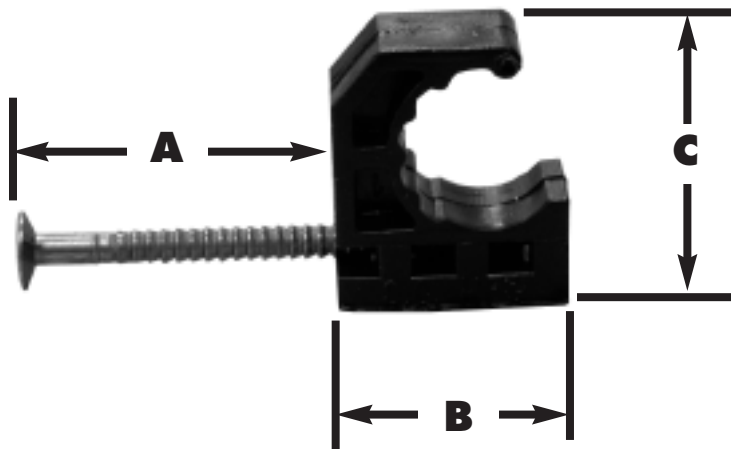

## HALF CLAMP

### features and benefits:

- Plastic clamp with preloaded nail for copper, CPVC, polybutylene tubing
- CARTON QUANTITIES ONLY

This product and others like it can be found in the Jones Stephens catalog. Call today to order your catalog or download it from our website: [www.plumbest.com](http://www.plumbest.com)

PART NO.	TUBING SIZE	A	B	C	D
<input type="checkbox"/> H24-038	3/8"	7/8"	12/16"	7/8"	
<input type="checkbox"/> H24-050	1/2"	1"	7/8"	1"	
<input type="checkbox"/> H24-075	3/4"	1 1/4"	1 3/16"	1 3/8"	
<input type="checkbox"/> H24-100	1"	1 3/16"	1 1/2"	1 11/16"	