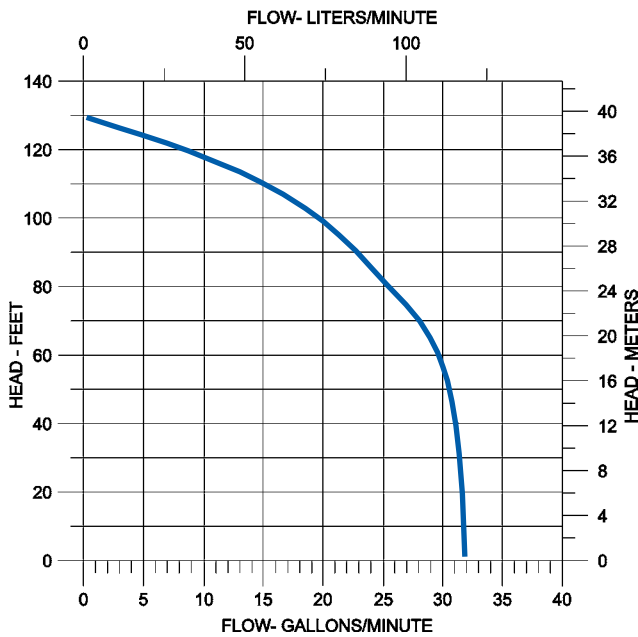

Little GIANT®

QTI PACKAGE SYSTEM

Features

- 2 HP GP Series sewage grinder pump
- Check valve
- Control panel
- Pre-set control float switches
- Stainless Steel float bracket
- Junction box
- Basin and cover
- Basins are available in either structurally reinforced super tough polyethylene or heavy-duty fiberglass material. Simplex basins are 24" diameter, and are available in 60" and 72" depths.
- 4" Adapt-a-flex inlet
- EZ-out rail system with sealing flange, discharge pipe disconnect, stainless steel guide rails, lifting chain, ball check valve and shut-off valve (ball valve on poly versions, gate valve on fiberglass versions).
- Easy-to-follow installation instructions

The QTI Package System is a complete Residential Sewage Grinder System that comes ready to be installed. The QTI Package Systems are pre-assembled with EZ-out rail system, pre-set control floats, all stainless steel hardware for corrosion resistance, junction box, ball check valve, and ball valve (gate valve on fiberglass models). The pump and control panel must be installed in field. This package system was designed by engineers and installers to save time and money on installation and service.

QTI PACKAGE SYSTEM

Specifications

Item No.	Model No.	Pump Voltage	Basin Size (diameter x depth)	Basin Description	Basin Construction
520816	GP-SMPX-K	230V	24" x 60"	BS2460FG	Fiberglass
520817	GP-SMPX-K	230V	24" x 72"	BS2472FG	Fiberglass
520818	GP-SMPX-K	230V	24" x 60"	BS2460PB	Polyethylene
520819	GP-SMPX-K	230V	24" x 72"	BS2472PB	Polyethylene