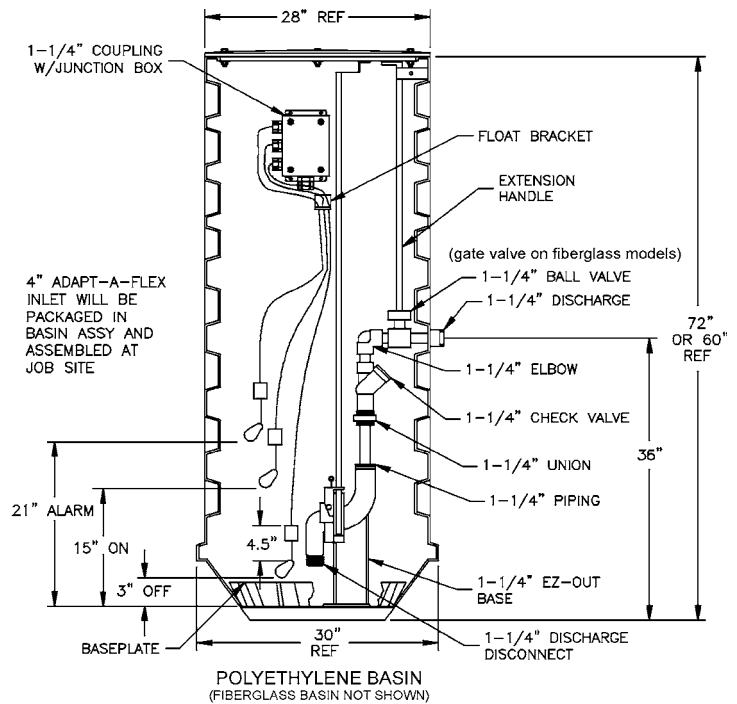

Little GIANT®

QTI PACKAGE SYSTEM

Features

- 2 HP GP Series sewage grinder pump
- Check valve
- Control panel
- Pre-set control float switches
- Stainless Steel float bracket
- Junction box
- Basin and cover
- Basins are available in either structurally reinforced super tough polyethylene or heavy-duty fiberglass material. Simplex basins are 24" diameter, and are available in 60" and 72" depths.
- 4" Adapt-a-flex inlet
- EZ-out rail system with sealing flange, discharge pipe disconnect, stainless steel guide rails, lifting chain, ball check valve and shut-off valve (ball valve on poly versions, gate valve on fiberglass versions).
- Easy-to-follow installation instructions

The QTI Package System is a complete Residential Sewage Grinder System that comes ready to be installed. The QTI Package Systems are pre-assembled with EZ-out rail system, pre-set control floats, all stainless steel hardware for corrosion resistance, junction box, ball check valve, and ball valve (gate valve on fiberglass models). The pump and control panel must be installed in field. This package system was designed by engineers and installers to save time and money on installation and service.

QTI PACKAGE SYSTEM

Specifications

Item No.	Model No.	Pump Voltage	Basin Size (diameter x depth)	Basin Description	Basin Construction
520816	GP-SMPX-K	230V	24" x 60"	BS2460FG	Fiberglass
520817	GP-SMPX-K	230V	24" x 72"	BS2472FG	Fiberglass
520818	GP-SMPX-K	230V	24" x 60"	BS2460PB	Polyethylene
520819	GP-SMPX-K	230V	24" x 72"	BS2472PB	Polyethylene

QTI Basin/Cover Assemblies

(does not include pump or panel)

QTI Basin/Cover Assemblies are pre-assembled with EZ-out rail system with sealing flange, discharge pipe disconnect, three pre-set control float switches, stainless steel float bracket, stainless steel guide rails, lifting chain, junction box, shut-off valve (ball valve on poly models, gate valve on fiberglass models) and ball check valve.