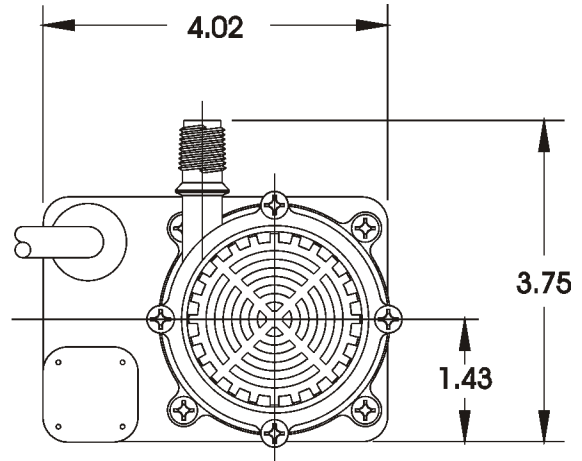

Little Giant Pump Co.

PE-1.5-MDI-SC

NOTE: Designs and dimensions may vary for various reasons (i.e. type of motor). This information should be used as general guide rather than an unqualified guarantee. Specifications are subject to change without prior notice.

Specifications

Model No.	Item No.	Intake	Discharge	Listing(s)	HP	Volts	Hertz	Amps	Watts	Performance (GPH @ Head)					Shut Off Feet	Pwr. PSI	Pwr. Cord (ft)	Weight (Lbs.)
										1'	3'	6'	8'	10'				
PE-1.5-MDI-SC	589204	1/2" MNPT	1/4" FNPT	UR/C-CSA	1/35	115	60	0.9	63	325	300	245	200	150	12.8	5.5	6	5.00