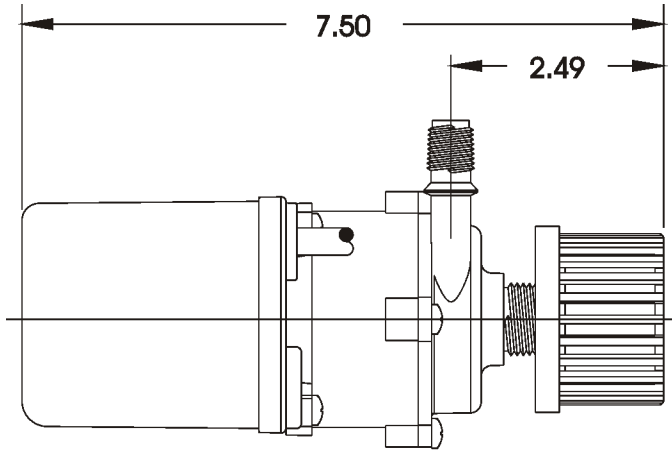

Little Giant Pump Co.

PE-1.5-MDI-SC

NOTE: Designs and dimensions may vary for various reasons (i.e. type of motor). This information should be used as general guide rather than an unqualified guarantee. Specifications are subject to change without prior notice.

Specifications

Model No.	Item No.	Intake	Discharge	Listing(s)	HP	Volts	Hertz	Amps	Watts	Performance (GPH @ Head)					Shut Off Feet	Pwr. PSI	Pwr. Cord (ft)	Weight (Lbs.)
										1'	3'	6'	8'	10'				
PE-1.5-MDI-SC	589204	1/2" MNPT	1/4" FNPT	UR/C-CSA	1/35	115	60	0.9	63	325	300	245	200	150	12.8	5.5	6	5.00