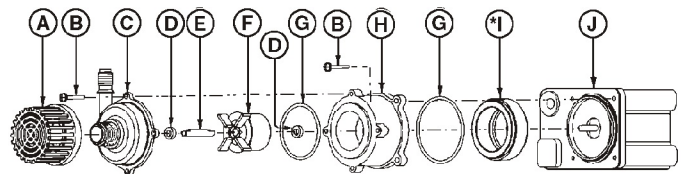

Specifications

Model No.	Item No.	Intake	Discharge	Listing(s)	HP	Volts	Hertz	Amps	Watts	Performance (GPH @ Head)					Shut Off Feet	Pwr. PSI	Pwr. Cord (ft)	Weight (Lbs.)
										1'	3'	6'	8'	10'				
PE-1.5-MDI-SC	589204	1/2" MNPT	1/4" FNPT	UR/C-CSA	1/35	115	60	0.9	63	325	300	245	200	150	12.8	5.5	6	5.00