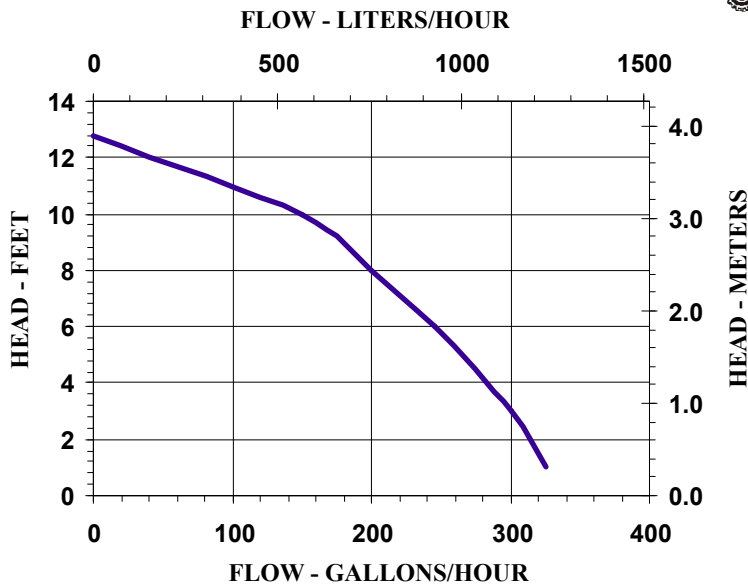

Replacement Parts

ITEM	PART NO.	DESCRIPTION
A	118913	Screen
B	902402	Screw
C	189003	Volute
D	921077	Thrust Washer
E	189042	Shaft
F	189010	Impeller
G	924134	O-Ring (Volute)
G	924133	O-Ring (Motor Hsg.)
H	189045	Housing
I	189028	Drive Magnet

Little Giant Pump Co.
PO Box 12010
Okla. City, OK 73157
Phone: 405.947.2511
Fax: 405.228.1550
www.LittleGiantPump.com