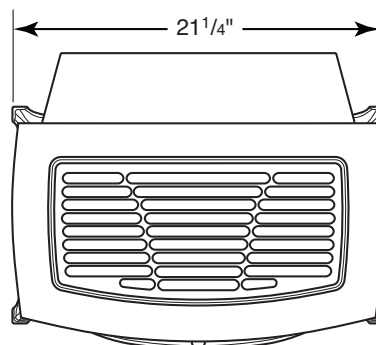

A Brand of Monessen Hearth Systems Co.
149 Cleveland Drive, Paris, Kentucky 40361
www.majesticproducts.com

To avoid personal injury or property damage, the product described by this brochure must be installed, operated and maintained in strict compliance with the instructions packaged with the product and all applicable building or fire codes. Contact local building or fire officials about restrictions and installation inspection requirements. All photographs and drawings on this brochure are for illustrative purposes only and are not intended for, nor should they be used as a substitute for the instructions packaged with the unit. Appearance and specifications of the product are subject to change without notice. 02/10