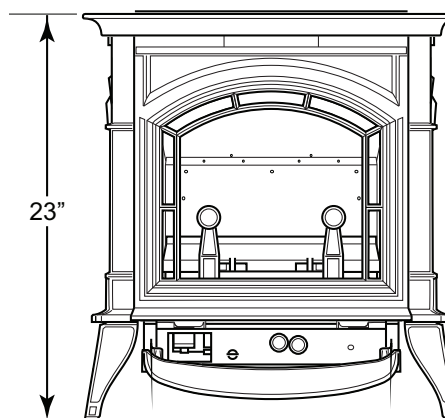

A Brand of Monessen Hearth Systems Co.
149 Cleveland Drive, Paris, Kentucky 40361
www.majesticproducts.com

To avoid personal injury or property damage, the product described by this brochure must be installed, operated and maintained in strict compliance with the instructions packaged with the product and all applicable building or fire codes. Contact local building or fire officials about restrictions and installation inspection requirements. All photographs and drawings on this brochure are for illustrative purposes only and are not intended for, nor should they be used as a substitute for the instructions packaged with the unit. Appearance and specifications of the product are subject to change without notice. 02/10