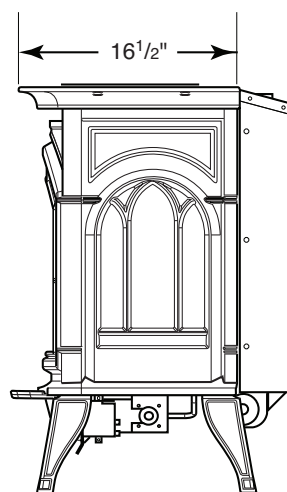

A Brand of Monessen Hearth Systems Co.
149 Cleveland Drive, Paris, Kentucky 40361
www.majesticproducts.com

To avoid personal injury or property damage, the product described by this brochure must be installed, operated and maintained in strict compliance with the instructions packaged with the product and all applicable building or fire codes. Contact local building or fire officials about restrictions and installation inspection requirements. All photographs and drawings on this brochure are for illustrative purposes only and are not intended for, nor should they be used as a substitute for the instructions packaged with the unit. Appearance and specifications of the product are subject to change without notice. 02/10