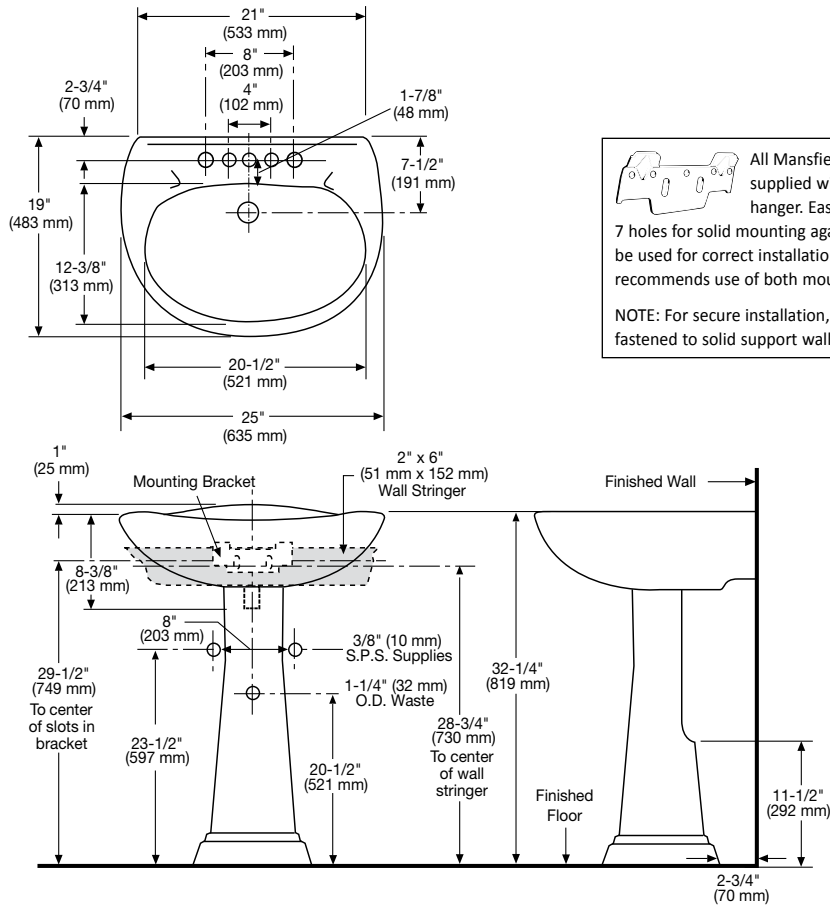

## Features

- 25" x 19" pedestal lavatory
- 20-1/2" x 12-3/8" basin
- 32-1/4" luxury height
- Concealed front overflow
- Available in single, 4" or 8" faucet centers
- Mansfield® limited lifetime warranty
- Available in White only

## Components

Model #	Description	Codes/Standards
351	Lavatory with pedestal. Less faucet, drain assembly and supply.	
292-1	25" x 19" Lavatory with single hole faucet center.	
292-4	Same as above with 4" faucet center.	
292-8	Same as above with 8" faucet center.	
303	Pedestal only.	

## Specifications

Model #	Description	Codes/Standards
351	25" x 19" Pedestal Lavatory.	

Specification	Description	Specification	Description
Material	Vitreous China	Shipping Weight	Model 292 - 40 lbs. (18 kg)
Warranty	Vitreous China - Limited Lifetime		Model 303 - 20 lbs. (9 kg)
Faucet Holes	Single Hole - 1-7/16", 4" - 1-3/16" or 8" - 1-7/16"		

## Technical Information

All Mansfield® wall-mount lavatories are supplied with this exclusive one-piece steel hanger. Easily installed and adjusted, it contains 7 holes for solid mounting against wall. Anchoring screw must be used for correct installation. Standard plumbing practice recommends use of both mounting bracket and anchoring screws.