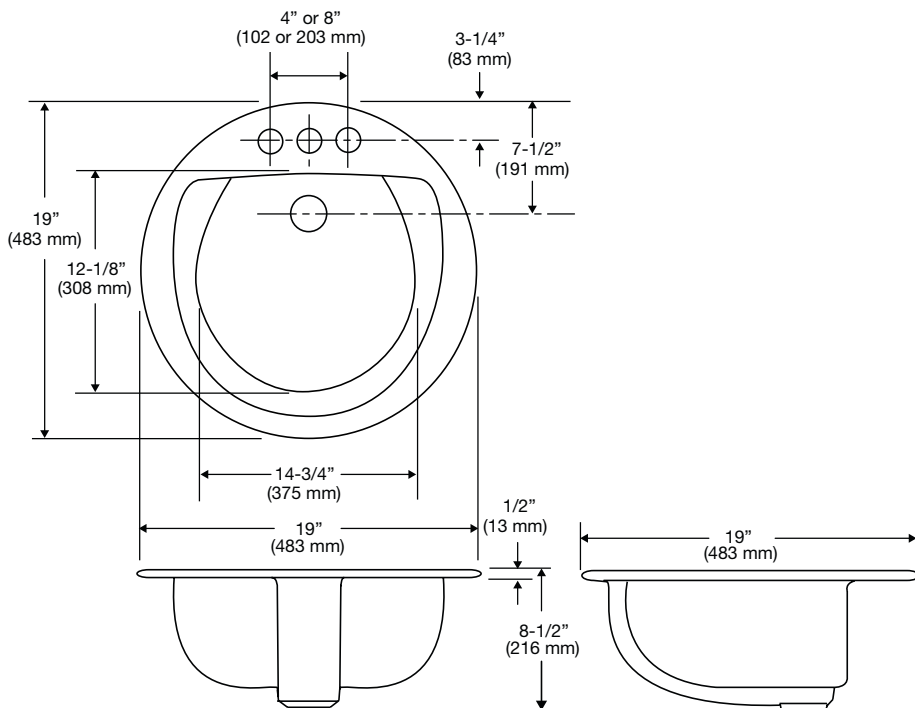

Specifications

Model #	Description	Codes/Standards
249-1	Round, self-rimming lavatory with single hole faucet center.	
249-4	Round, self-rimming lavatory with 4" faucet centers.	
249-8	Round, self-rimming lavatory with 8" faucet centers.	

Specification	Description	Specification	Description
Material	Vitreous China	Shipping Weight	21.6 lbs. (10 kg)
Faucet Holes	Single hole - 1-7/16", 4" - 1-3/16" or 8" - 1-7/16"	Warranty	Vitreous China - Limited Lifetime

Technical Information

See our complete line of acrylic and vitreous china bathroom fixtures, plastic tank trim and plumbing products.

These dimensions are nominal and subject to change without notice.

Fixture performance and specifications meet or exceed ASME A112.19.2-2008/CSA B45.1-08 standards, and other state and local codes.

MADE IN USA