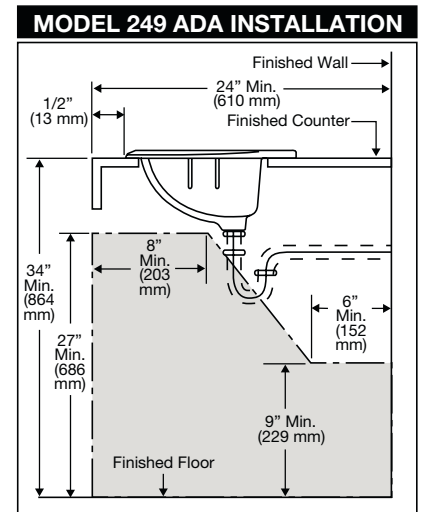

Specifications

Model #	Description	Codes/Standards
249-1	Round, self-rimming lavatory with single hole faucet center.	
249-4	Round, self-rimming lavatory with 4" faucet centers.	
249-8	Round, self-rimming lavatory with 8" faucet centers.	

Specification	Description	Specification	Description
Material	Vitreous China	Shipping Weight	21.6 lbs. (10 kg)
Faucet Holes	Single hole - 1-7/16", 4" - 1-3/16" or 8" - 1-7/16"	Warranty	Vitreous China - Limited Lifetime

Technical Information

See our complete line of acrylic and vitreous china bathroom fixtures, plastic tank trim and plumbing products.

These dimensions are nominal and subject to change without notice.

Fixture performance and specifications meet or exceed ASME A112.19.2-2008/CSA B45.1-08 standards, and other state and local codes.

MADE IN USA