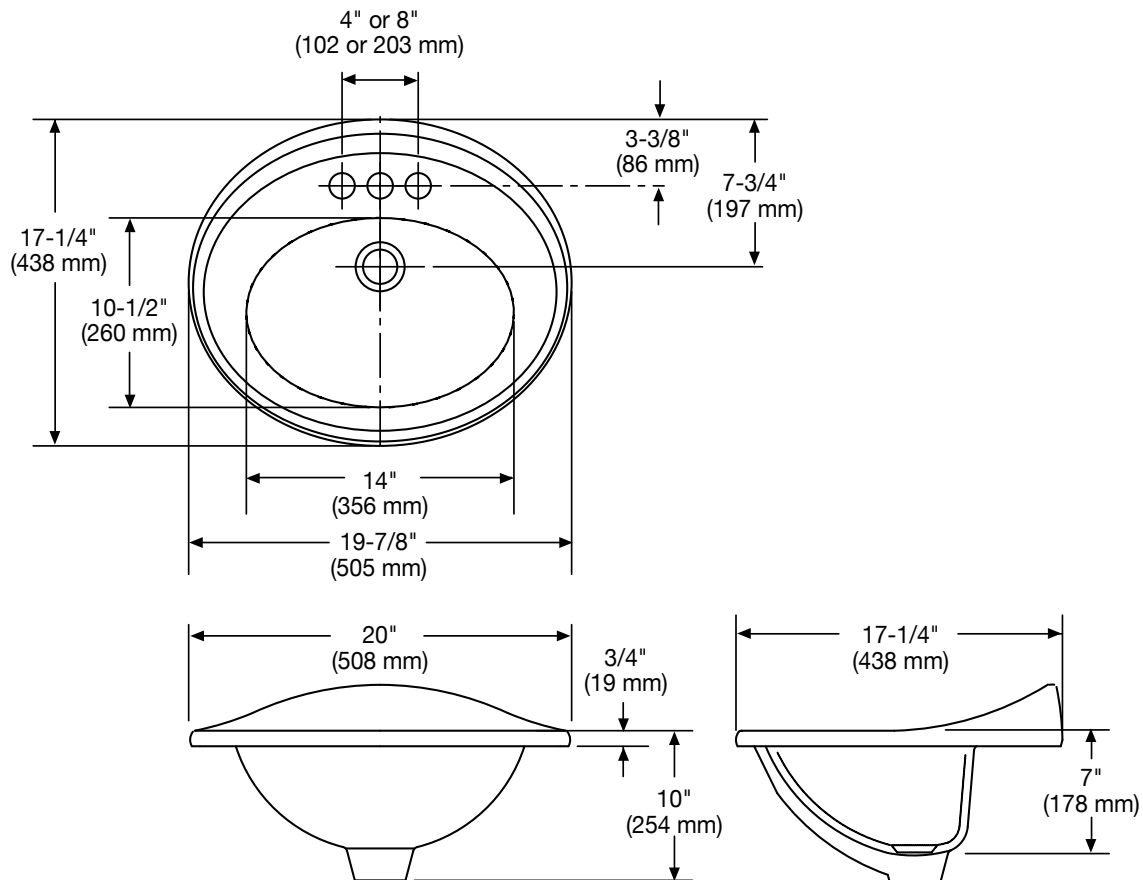

Features

- 19-7/8" x 17-1/4" self-rimming lavatory
- 14" x 10-1/2" basin
- Concealed front overflow
- Available in single hole, 4" or 8" faucet centers
- The Mansfield® limited lifetime warranty
- Available in White and Standard Colors: Biscuit and Bone

Model 259-8
 (Less faucet, drain
 assembly and supply)

Components

Model #	Description	Codes/Standards
259-1	Self-rimming lavatory with single hole faucet center. Less faucet, drain assembly and supply. Specify color.	 
259-4	Same as above with 4" faucet center. Specify color.	
259-8	Same as above with 8" faucet center. Specify color.	

Specifications

Model #	Description	Codes/Standards
259-1	Self-rimming lavatory with single hole faucet center.	 
259-4	Same as above with 4" faucet centers.	
259-8	Same as above with 8" faucet centers.	

Specification	Description	Specification	Description
Material	Vitreous China	Shipping Weight	22 lbs. (10 kg)
Faucet Holes	Single hole, 4" or 8" - 1-3/8"	Warranty	Vitreous China - Limited Lifetime

Technical Information