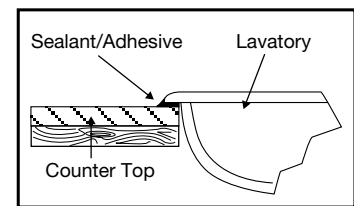

Specifications

Model #	Description	Codes/Standards
269-1	Self-Rimming, Vitreous China Lavatory	
269-4	Same as above with 4" faucet centers.	
269-8	Same as above with 8" faucet centers.	

Specification	Description	Specification	Description
Material	Vitreous China	Shipping Weight	24 lbs. (11 kg)
Warranty	Vitreous China - Limited Lifetime	Faucet Holes	Single hole - 1-3/8", 4" - 1-3/8" or 8" - 1-3/8"

Technical Information

See our complete line of acrylic and vitreous china bathroom fixtures, plastic tank trim and plumbing products.

These dimensions are nominal and subject to change without notice.

Fixture performance and specifications meet or exceed ASME A112.19.2-2008/CSA B45.1-08 standards, and other state and local codes.