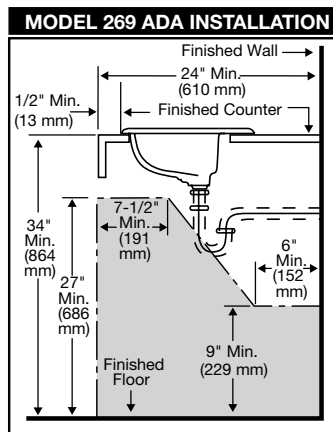

Features

- 22-1/4" x 17-3/8" self-rimming lavatory
- 19" x 11-3/4" basin
- Complies with ADA requirements for accessibility
- Concealed front overflow
- Available in single hole, 4" or 8" faucet centers
- The Mansfield® Limited Lifetime Warranty
- Available in White, Standard Colors: Biscuit and Bone

Model 269
 (Less faucet, drain
 assembly and supply)

Components

Model #	Description	Codes/Standards
269-1	Self-rimming lavatory. Available with single hole faucet center. Less faucet, drain assembly and supply. Specify color.	 
269-4	Same as above with 4" faucet centers. Specify color.	
269-8	Same as above with 8" faucet centers. Specify color.	

Specifications

Model #	Description	Codes/Standards
269-1	Self-Rimming, Vitreous China Lavatory	 
269-4	Same as above with 4" faucet centers.	
269-8	Same as above with 8" faucet centers.	

Specification	Description	Specification	Description
Material	Vitreous China	Shipping Weight	24 lbs. (11 kg)
Warranty	Vitreous China - Limited Lifetime	Faucet Holes	Single hole - 1-3/8", 4" - 1-3/8" or 8" - 1-3/8"

Technical Information

See our complete line of acrylic and vitreous china bathroom fixtures, plastic tank trim and plumbing products.

These dimensions are nominal and subject to change without notice.

Fixture performance and specifications meet or exceed ASME A112.19.2-2008/CSA B45.1-08 standards, and other state and local codes.