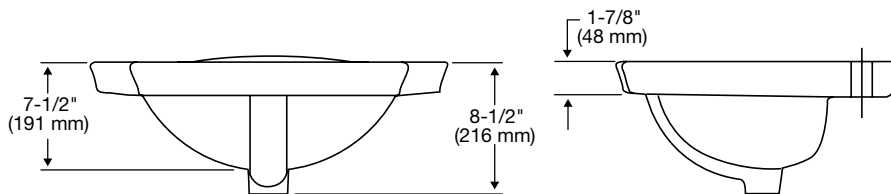

Specifications

Model #	Description	Codes/Standards
269-1	Self-Rimming, Vitreous China Lavatory	
269-4	Same as above with 4" faucet centers.	
269-8	Same as above with 8" faucet centers.	

Specification	Description	Specification	Description
Material	Vitreous China	Shipping Weight	24 lbs. (11 kg)
Warranty	Vitreous China - Limited Lifetime	Faucet Holes	Single hole - 1-3/8", 4" - 1-3/8" or 8" - 1-3/8"

Technical Information

See our complete line of acrylic and vitreous china bathroom fixtures, plastic tank trim and plumbing products.

These dimensions are nominal and subject to change without notice.

Fixture performance and specifications meet or exceed ASME A112.19.2-2008/CSA B45.1-08 standards, and other state and local codes.