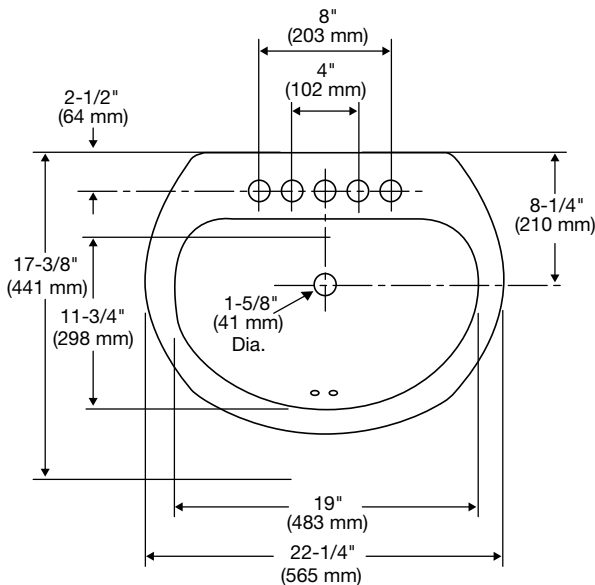

Features

- 22-1/4" x 17-3/8" self-rimming lavatory
- 19" x 11-3/4" basin
- Complies with ADA requirements for accessibility
- Concealed front overflow
- Available in single hole, 4" or 8" faucet centers
- The Mansfield® Limited Lifetime Warranty
- Available in White, Standard Colors: Biscuit and Bone

Model 269
 (Less faucet, drain
 assembly and supply)

Components

Model #	Description	Codes/Standards
269-1	Self-rimming lavatory. Available with single hole faucet center. Less faucet, drain assembly and supply. Specify color.	 
269-4	Same as above with 4" faucet centers. Specify color.	
269-8	Same as above with 8" faucet centers. Specify color.	

Specifications

Model #	Description	Codes/Standards
269-1	Self-Rimming, Vitreous China Lavatory	 
269-4	Same as above with 4" faucet centers.	
269-8	Same as above with 8" faucet centers.	

Specification	Description	Specification	Description
Material	Vitreous China	Shipping Weight	24 lbs. (11 kg)
Warranty	Vitreous China - Limited Lifetime	Faucet Holes	Single hole - 1-3/8", 4" - 1-3/8" or 8" - 1-3/8"

Technical Information

See our complete line of acrylic and vitreous china bathroom fixtures, plastic tank trim and plumbing products.

These dimensions are nominal and subject to change without notice.

Fixture performance and specifications meet or exceed ASME A112.19.2-2008/CSA B45.1-08 standards, and other state and local codes.