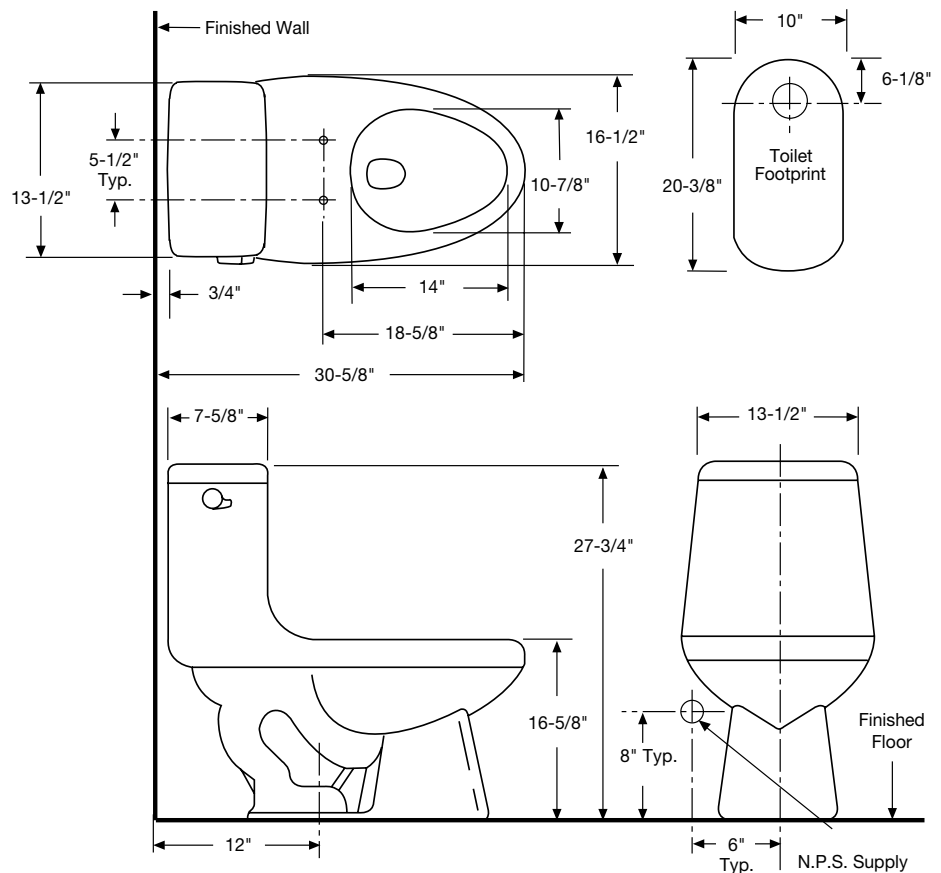

708 Aegean™ ADA

Elongated Front, SmartHeight, Vitreous China, One-Piece Toilet

Features

- SmartHeight™ (16-5/8" high bowl) for maximum comfort
- Includes a color-match SmartClose™ toilet seat
- 1.28 gpf / 4.86 lpf low water consumption
- Elongated front bowl
- High performance MagnaFlush™ flushing technology
- 3" flush valve
- Pilot operated anti-siphon fill valve
- 12" rough-in
- Side-mount, chrome-plated metal trip lever
- 2" glazed trapway
- The Mansfield limited lifetime warranty
- Available in white and standard colors: biscuit and bone

708 Aegean™ ADA

Elongated Front, SmartHeight, Vitreous China, One-Piece Toilet

Specifications

Model #	Description	Codes/Standards
708	Elongated front (1.28 gpf / 4.86 lpf) one-piece toilet with SmartClose™ toilet seat	

Specification	Description	Specification	Description
Material	Vitreous china	Trap Diameter	2"
Water Pressure Range	20 to 80 PSI	Trap Seal	2-1/8"
Flush System	3" flush valve - MagnaFlush™ flushing technology	Rough-in	12"
Water Usage	1.28 gpf / 4.86 lpf	Shipping Weight	95 lbs. (43.1 kg)
Water Surface	6-3/4" X 4-3/4"	Warranty	Vitreous china - Limited Lifetime Tank trim - Limited One Year
MaP Rating	600 grams		

Technical Information

See our complete line of acrylic and vitreous china bathroom fixtures, plastic tank trim and plumbing products.

These dimensions are nominal and subject to change without notice.

Fixture performance and specifications meet or exceed ASME A112.19.2-2008/CSA B45.1-08 standards, and other state and local codes.